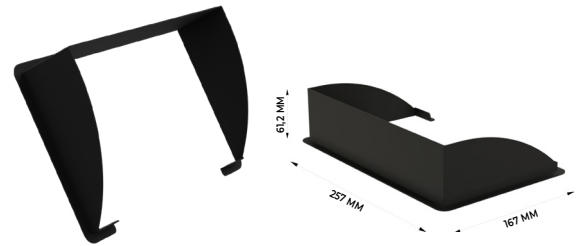

HALF BLADE BARNDOOR HYDRO W300