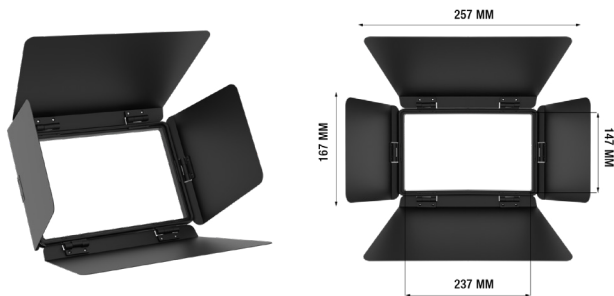

PHYSICAL

IP Rating	IP65
Cooling	Aluminum cooling
Pan / Tilt Lock	No
Signal Connection	REAN XRL
Data Connection	REAN XRL
Power Connection	POWER CON TRUE ONE
Dimensions Inner Box	43 x 33 x 28
Weight	8KG
Dimensions Master Carton	NO Master Carton
QTY Master Carton	NO Master Carton
Working temperature range	-15 ~ 45 °C

BODY

Hardware on-board	Yes
Pan	No
Tilt	No
Pan/Tilt Resolution	No
Body Colour	BLACK

ACCESSORIES

Accessories Included	XRL cables, Power cables, Omega bracket
Accessories Optional	Barndoor Hydro W300 AW300-001 30° Filter Hydro W300 AW300-002 60x10 Filter Hydro W300 AW300-003 Battery Hydro W300 AW300-004 Holder Hydro W300 AW300-005 Half Blade Barndoor Hydro W300 AW300-006

CERTIFICATIONS / APPROVALS

Certifications	CE, RoHs

ACCESSORIES

BARNDOOR HYDRO W300