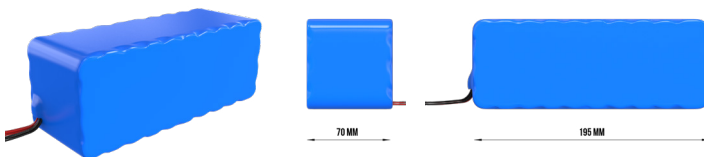

BATTERY HYDRO W300