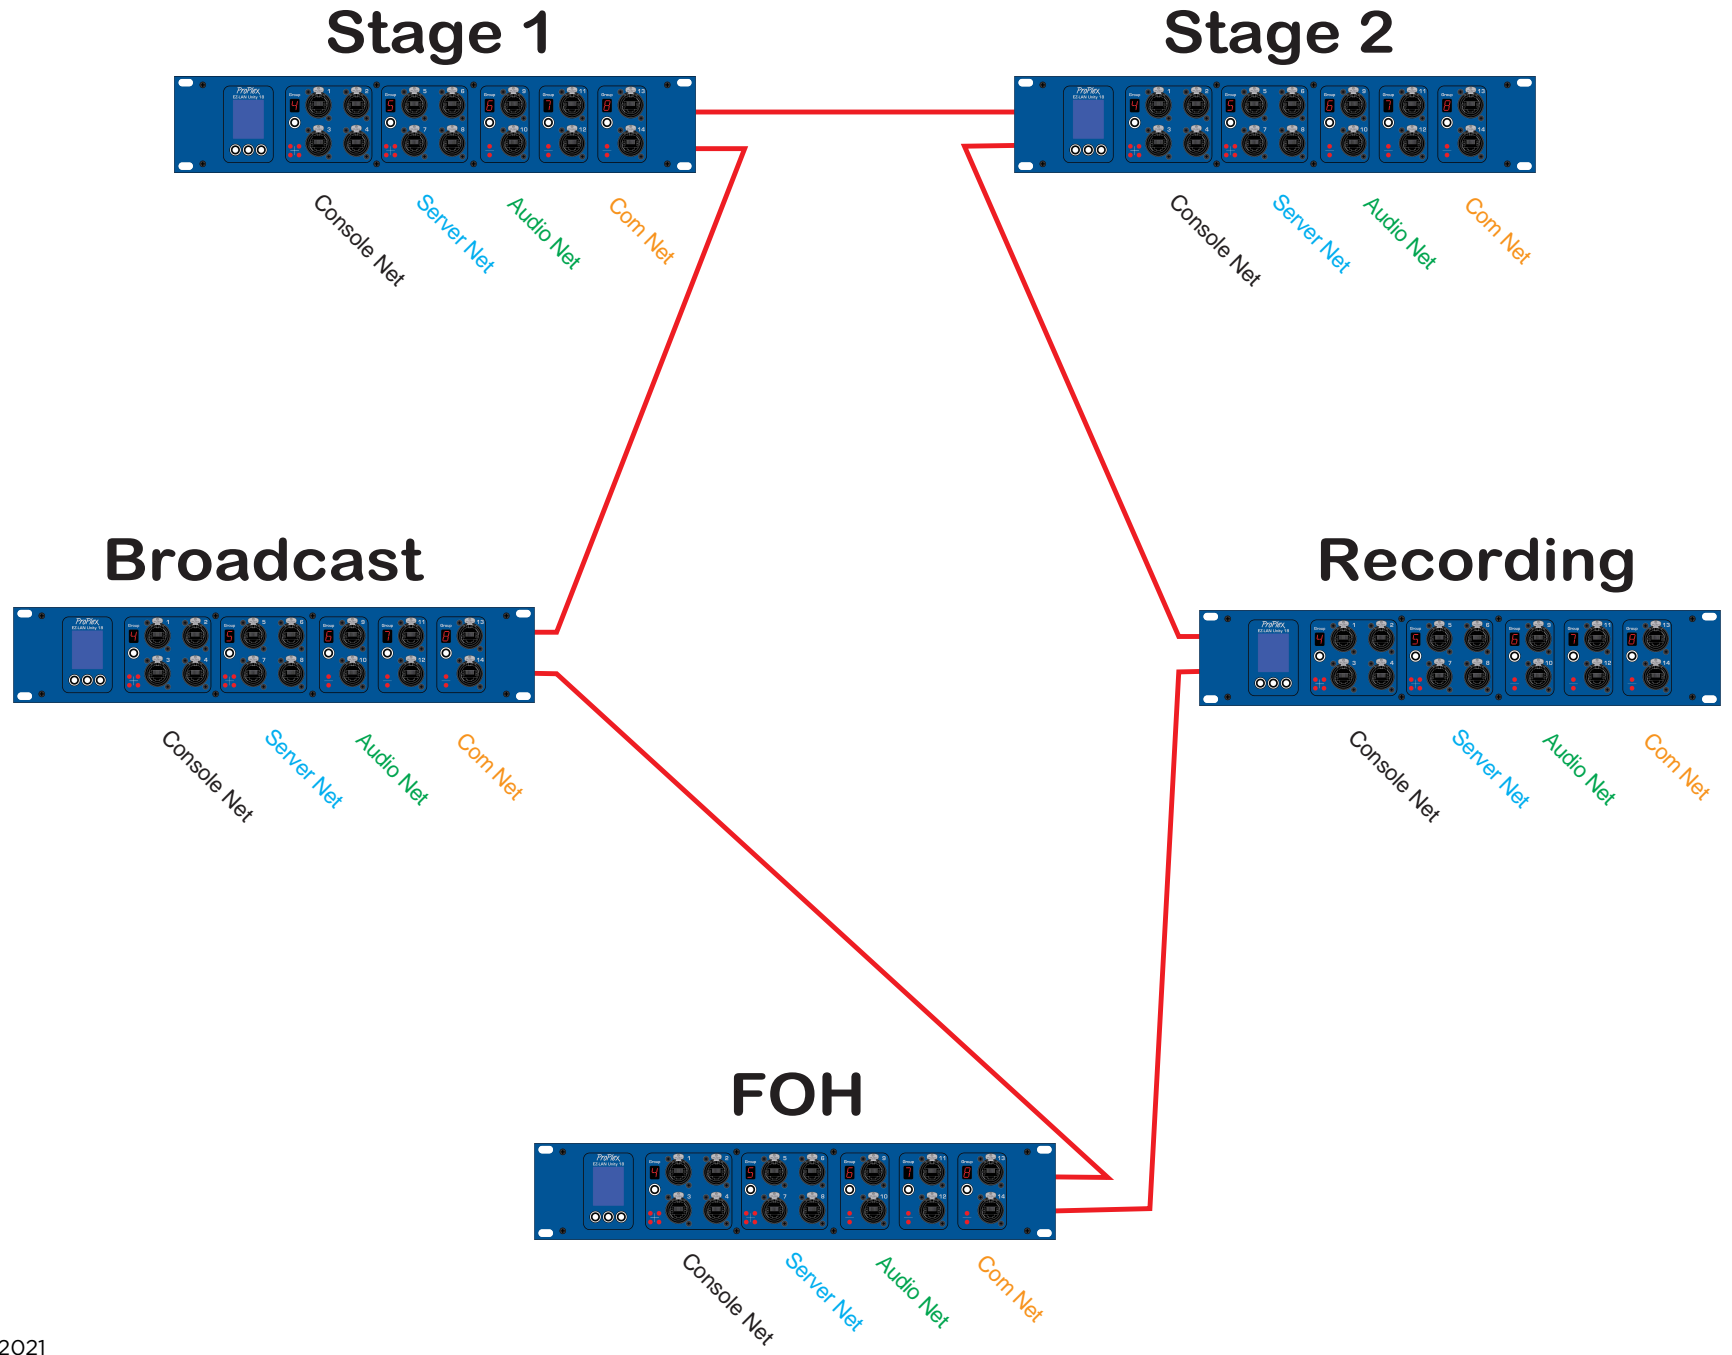

FOH

Stage

ProPlex System Diagram

EZ-LAN Unity 18 - Audio Network Stage

ProPlex System Diagram
EZ-LAN Unity 18 - Large Ring Network

ProPlex System Diagram
ArtNet/sACN System