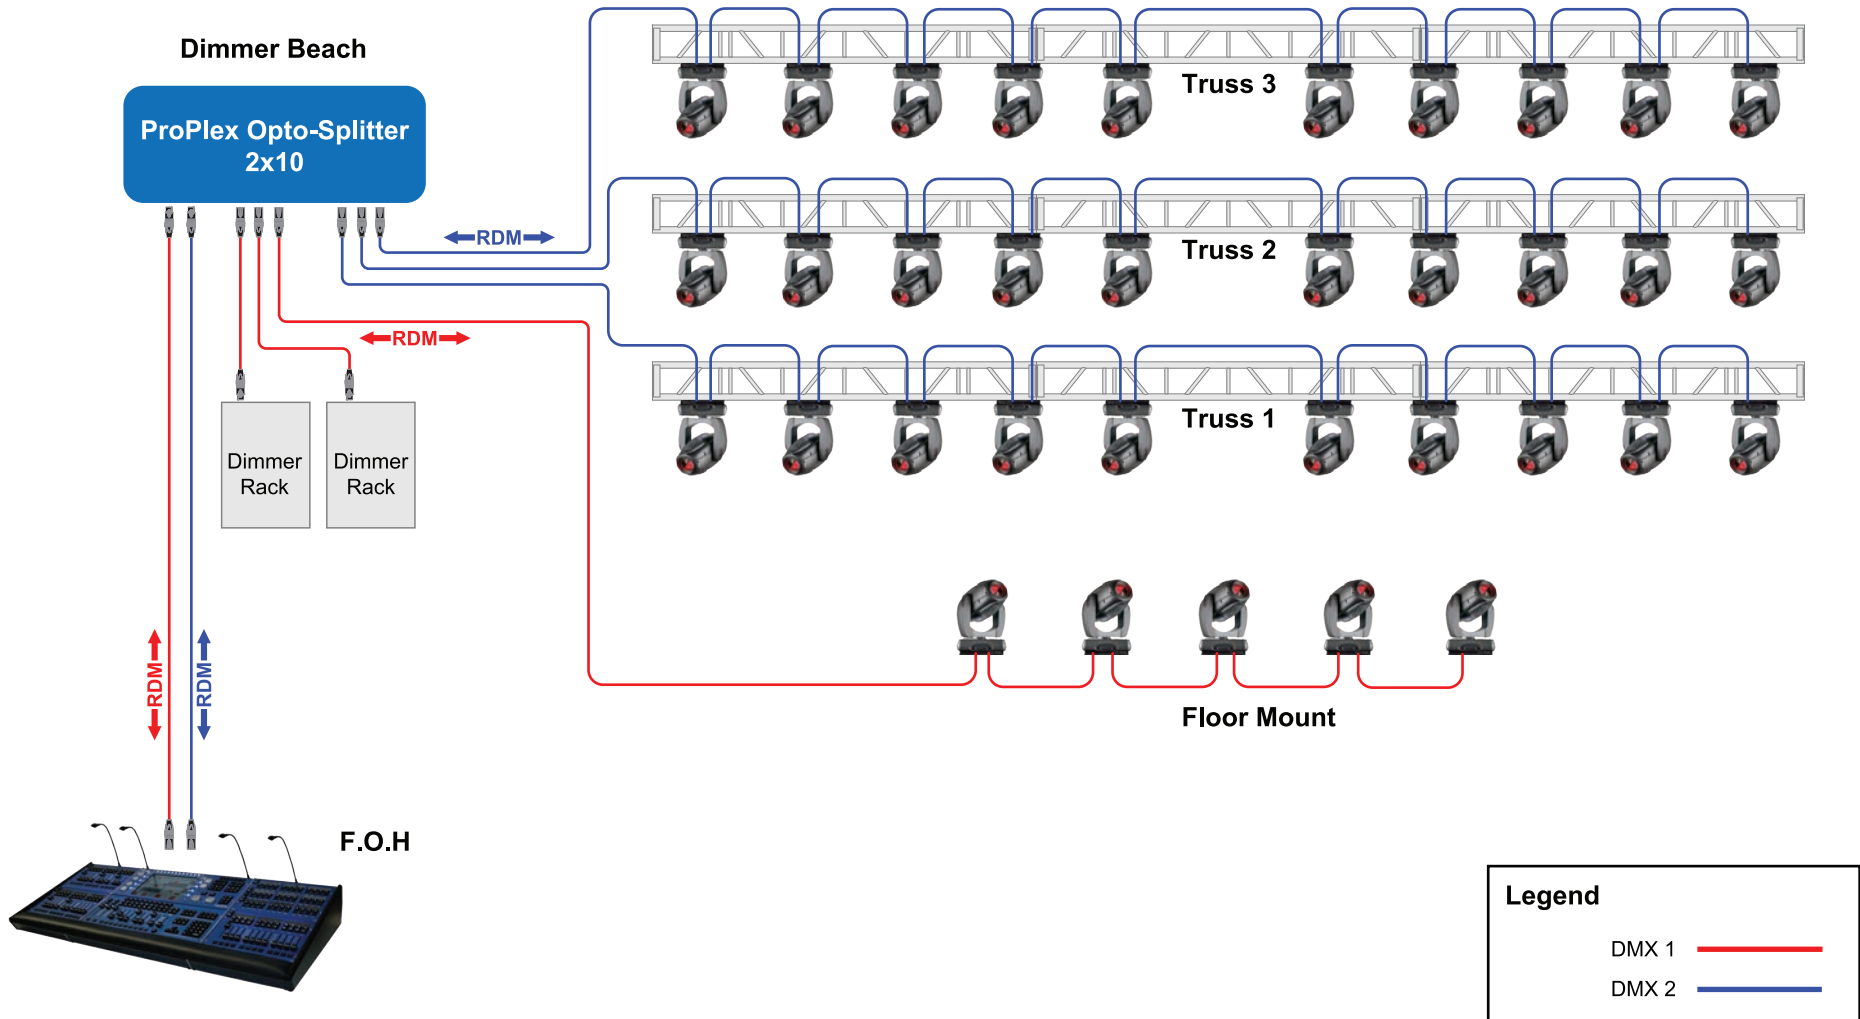

FOH

Stage

ProPlex System Diagram

EZ-LAN Unity 18 - Audio Network Stage

ProPlex System Diagram
EZ-LAN Unity 18 - Large Ring Network

ProPlex System Diagram
ArtNet/sACN System