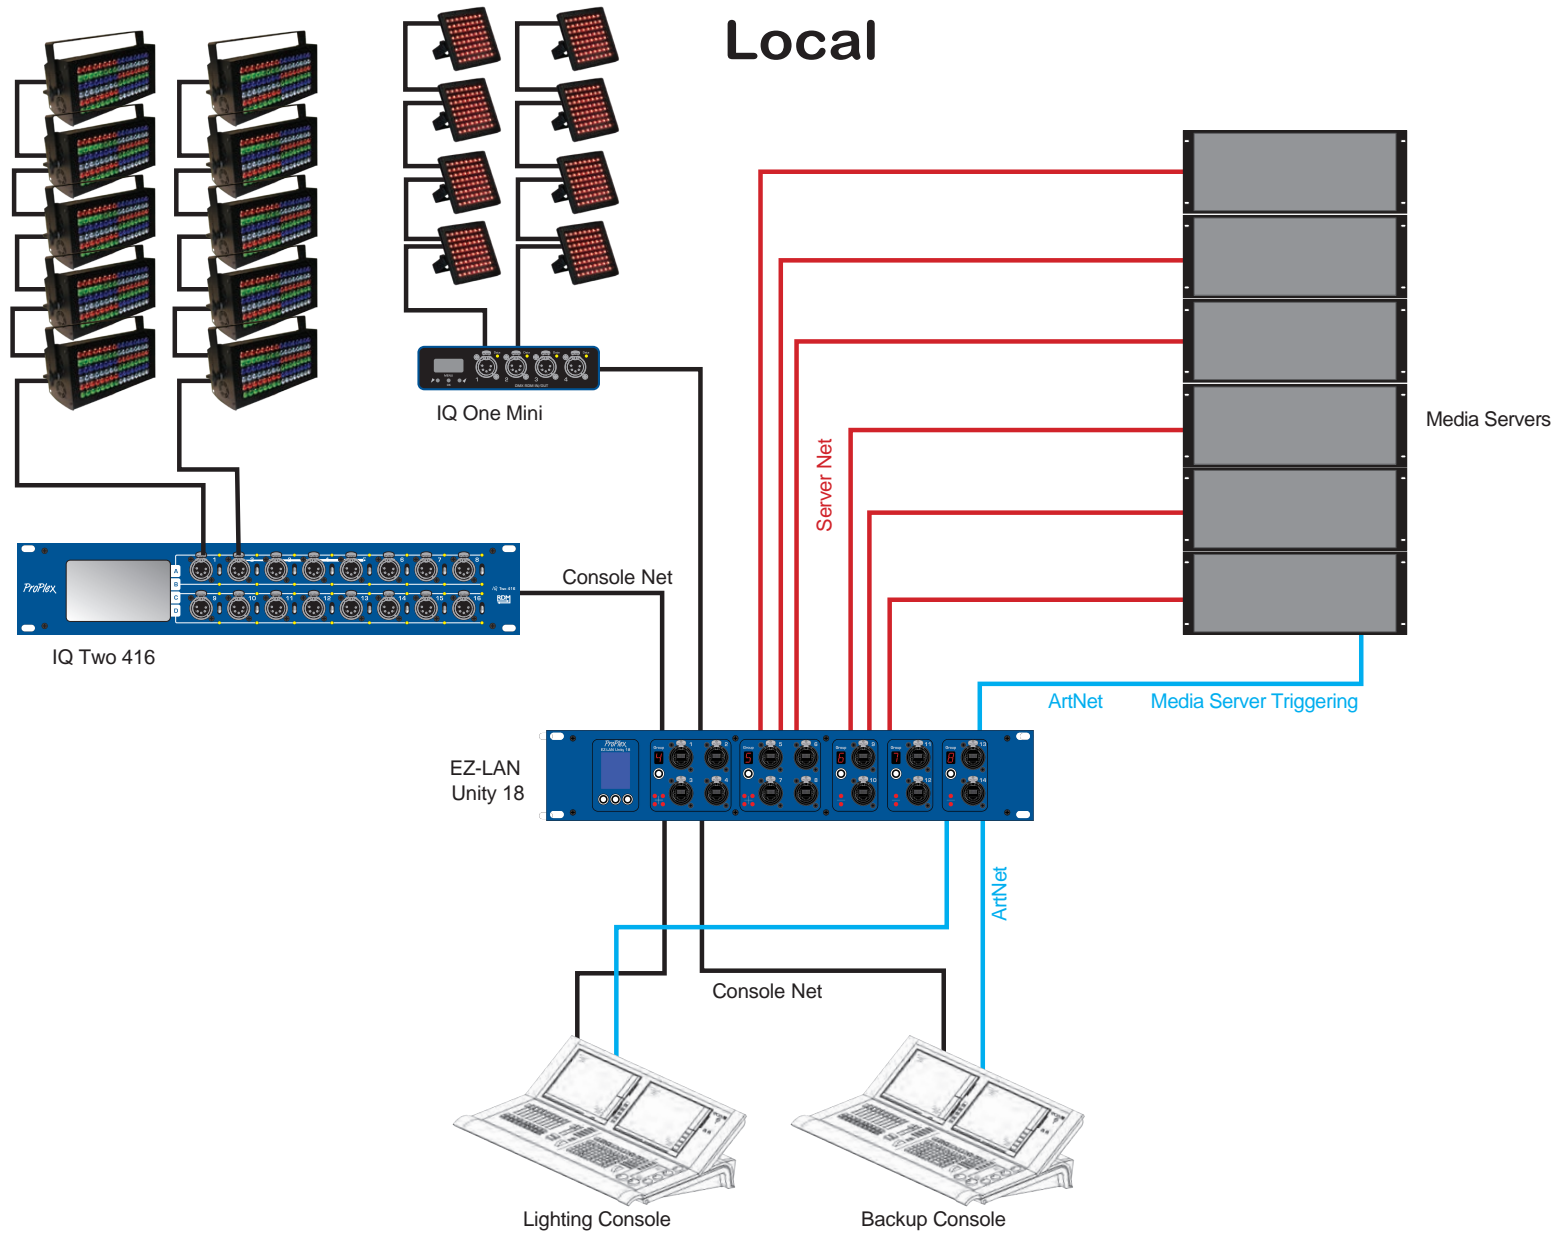

FOH

Stage

ProPlex System Diagram

EZ-LAN Unity 18 - Audio Network Stage

ProPlex System Diagram
EZ-LAN Unity 18 - Large Ring Network

ProPlex System Diagram
ArtNet/sACN System