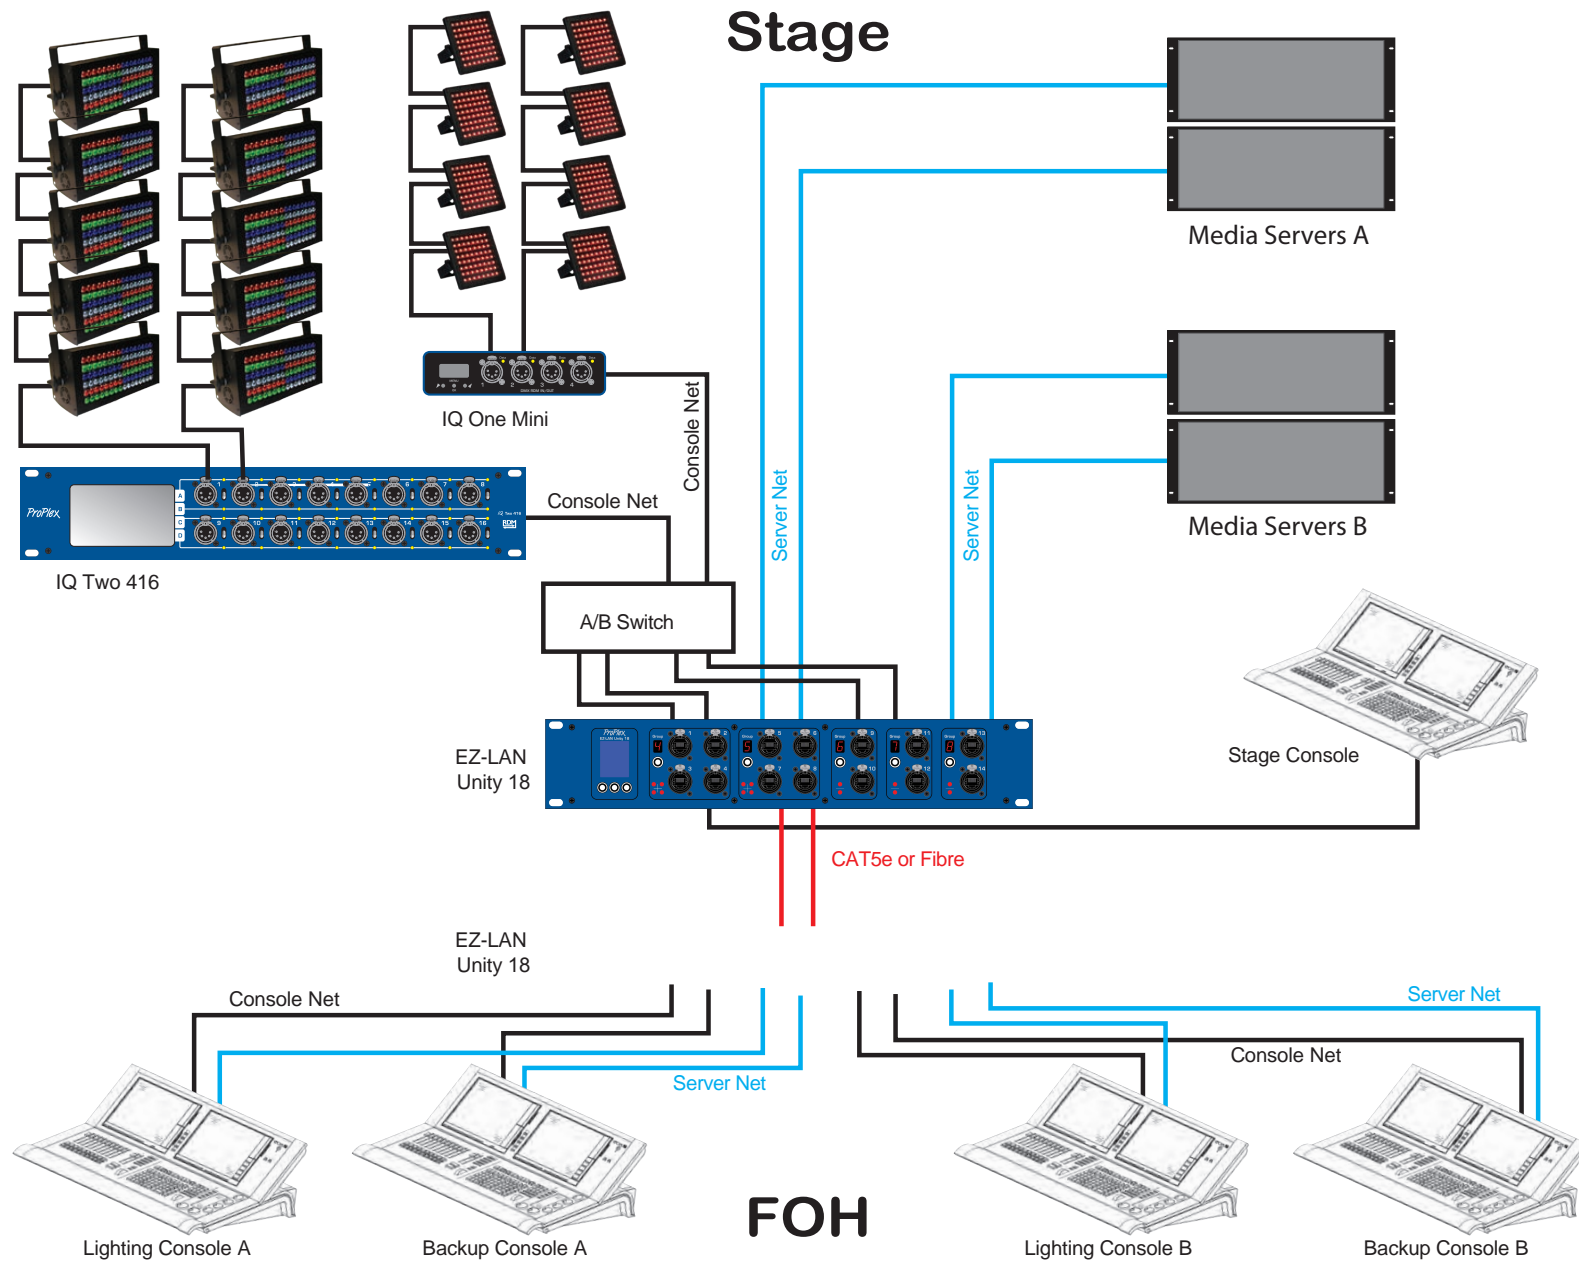

FOH

Stage

ProPlex System Diagram

EZ-LAN Unity 18 - Audio Network Stage

ProPlex System Diagram
EZ-LAN Unity 18 - Large Ring Network

ProPlex System Diagram
ArtNet/sACN System