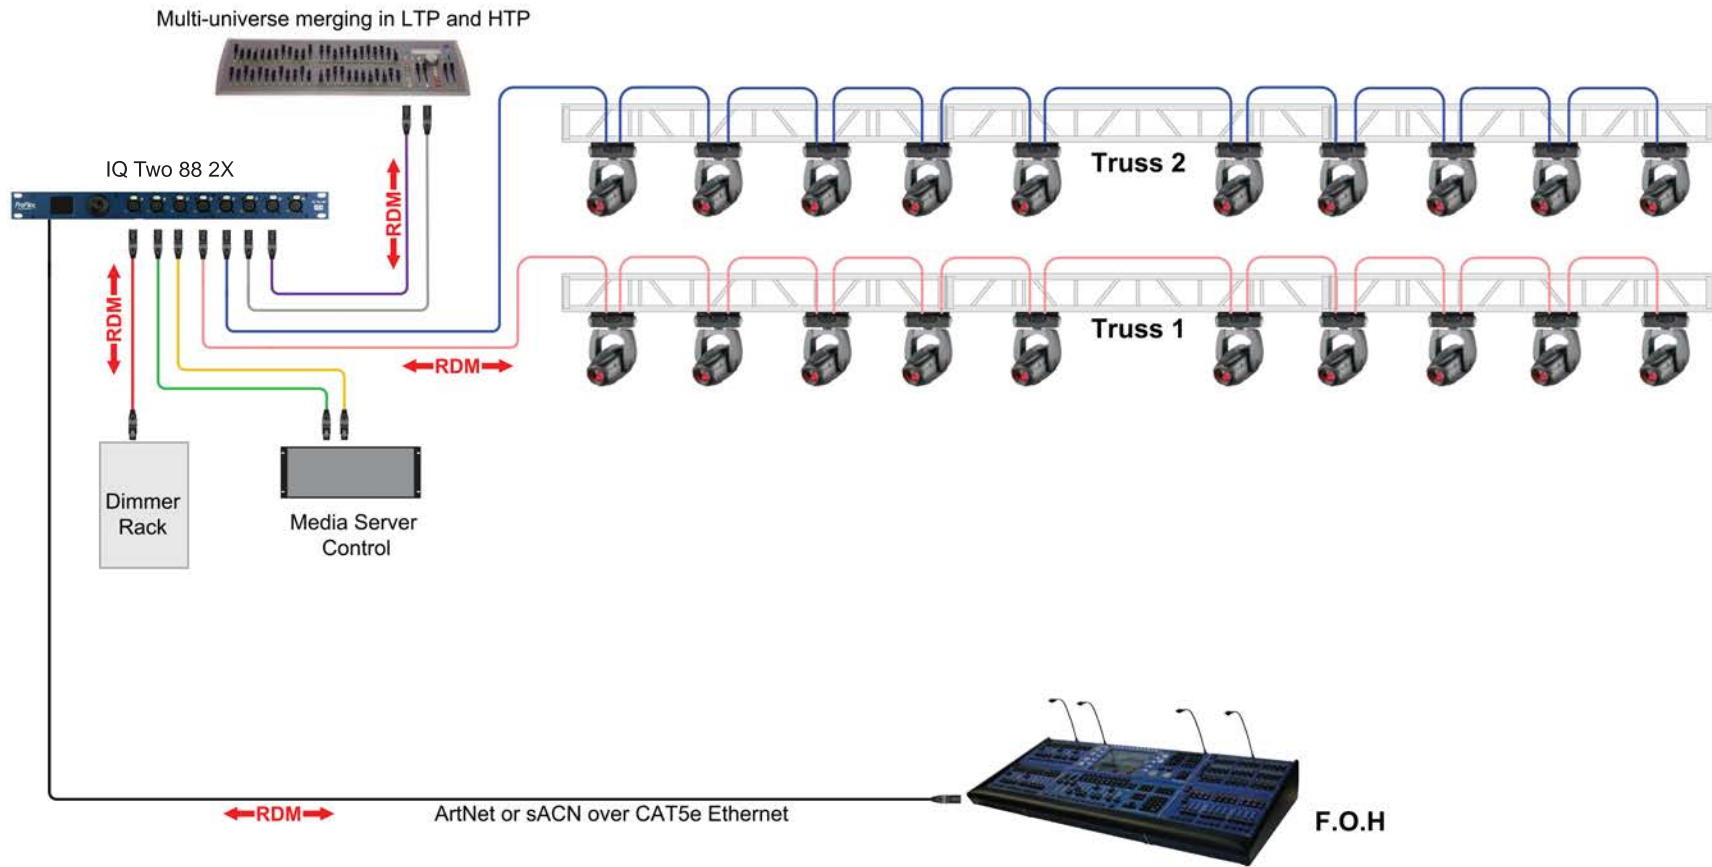

FOH

Stage

ProPlex System Diagram

EZ-LAN Unity 18 - Audio Network Stage

ProPlex System Diagram
EZ-LAN Unity 18 - Large Ring Network

ProPlex System Diagram
ArtNet/sACN System