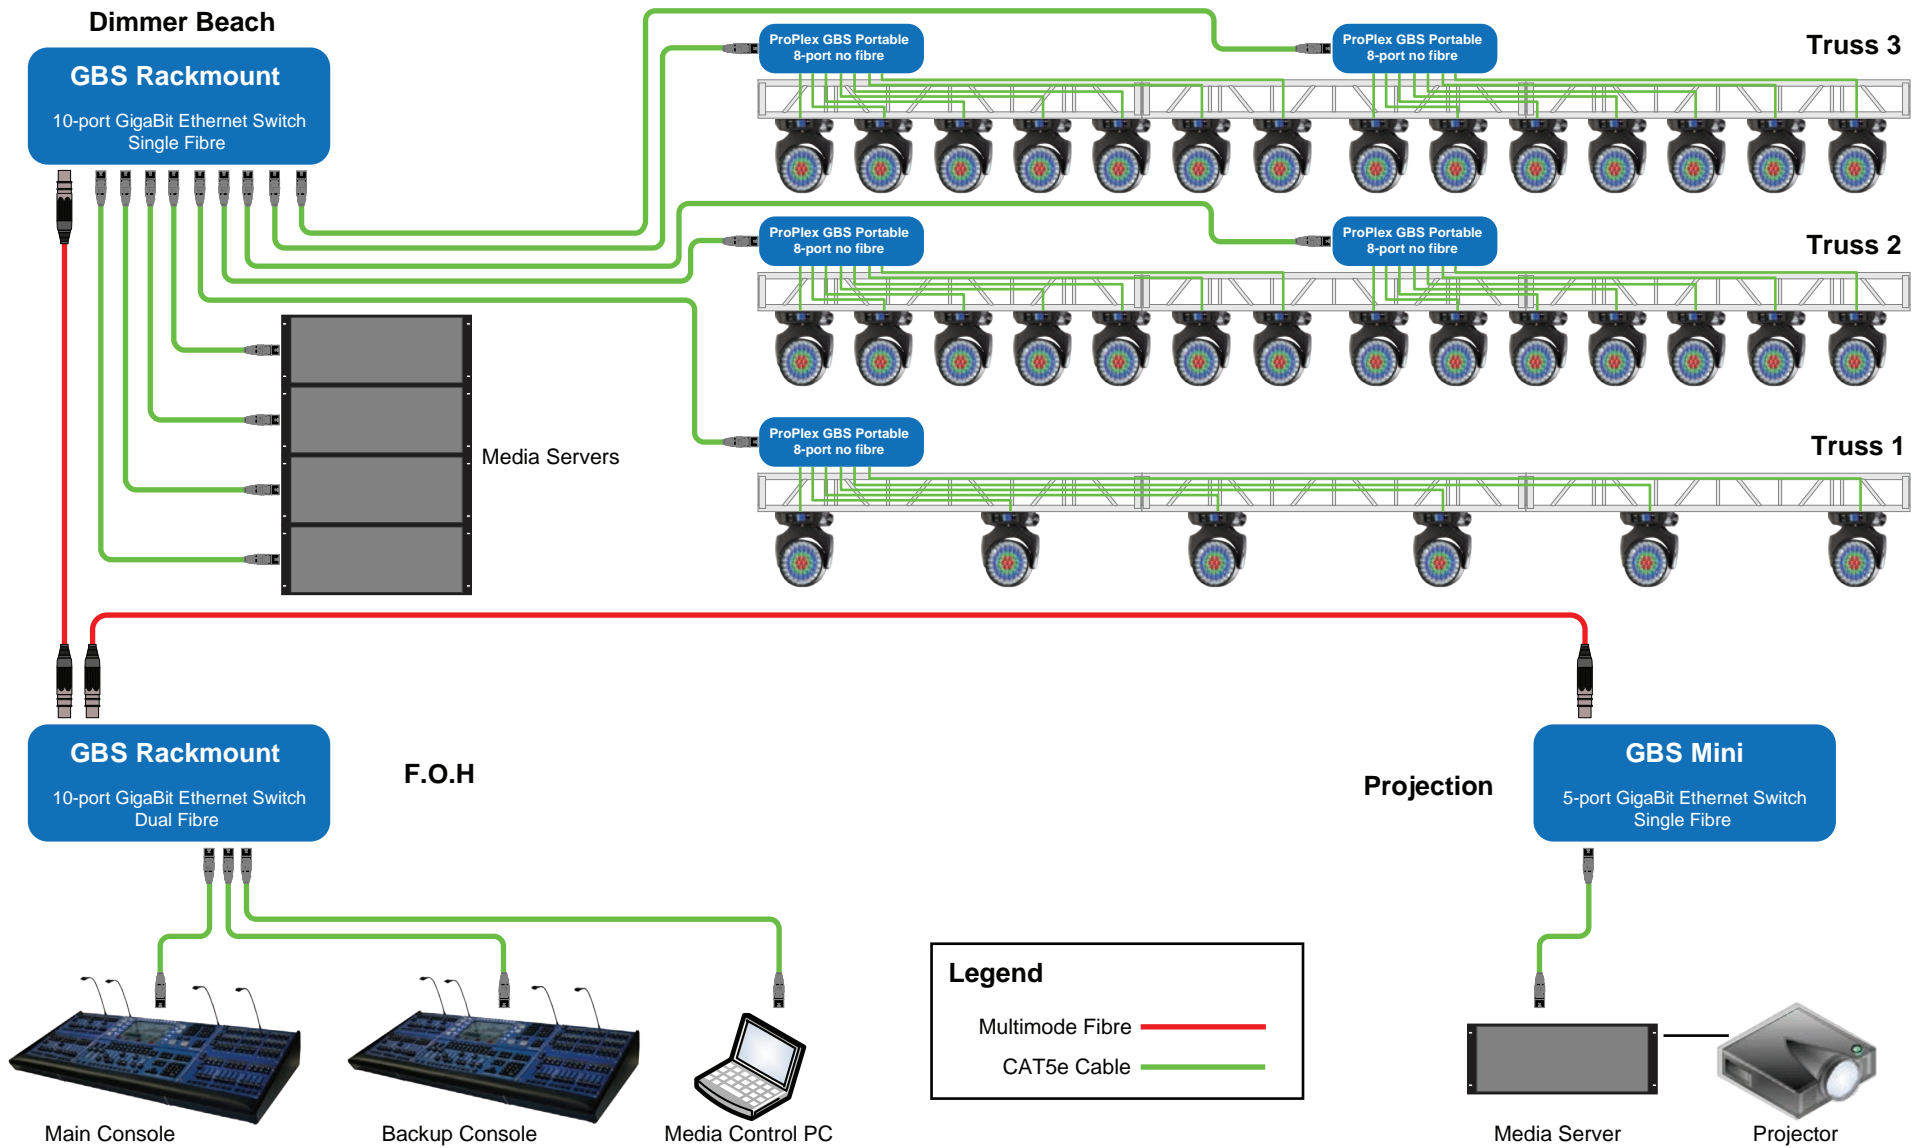

FOH

Stage

ProPlex System Diagram

EZ-LAN Unity 18 - Audio Network Stage

ProPlex System Diagram
EZ-LAN Unity 18 - Large Ring Network

ProPlex System Diagram
ArtNet/sACN System