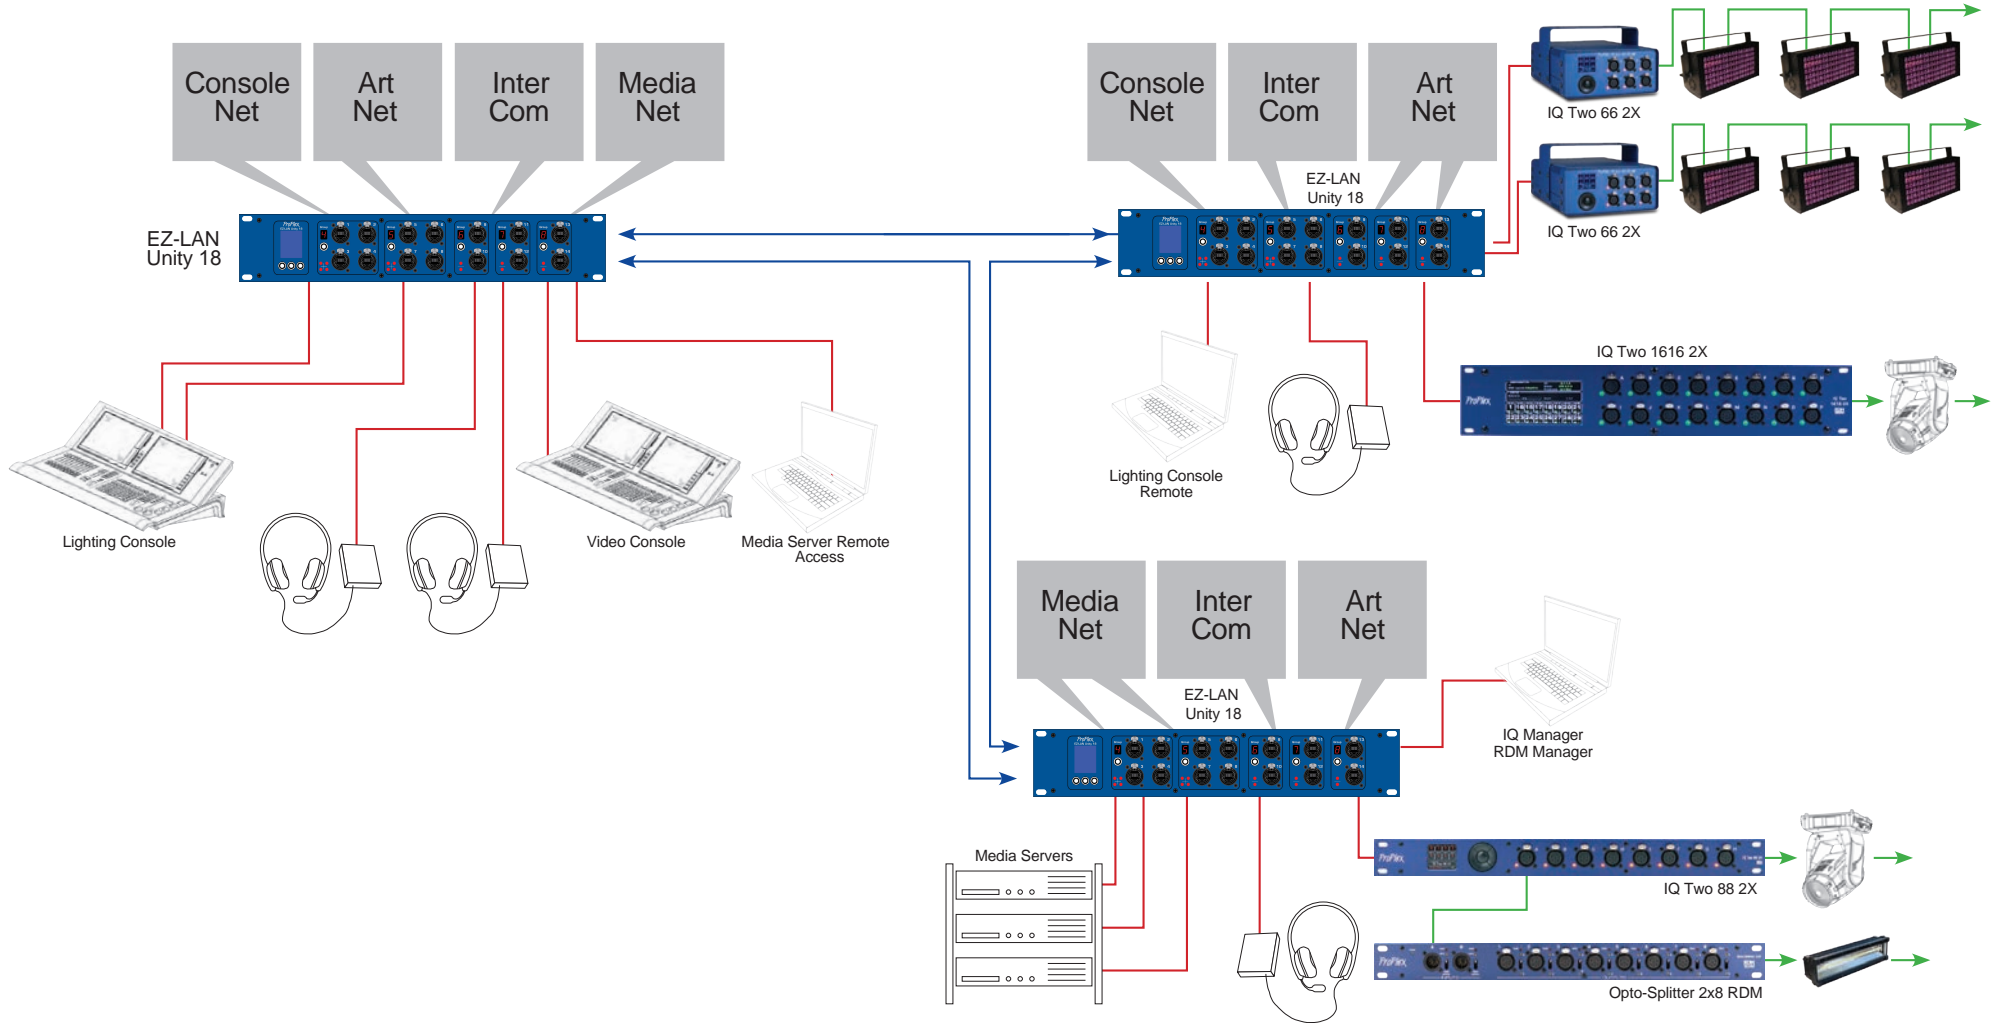

FOH

Stage

ProPlex System Diagram

EZ-LAN Unity 18 - Audio Network Stage

ProPlex System Diagram
EZ-LAN Unity 18 - Large Ring Network

ProPlex System Diagram
ArtNet/sACN System