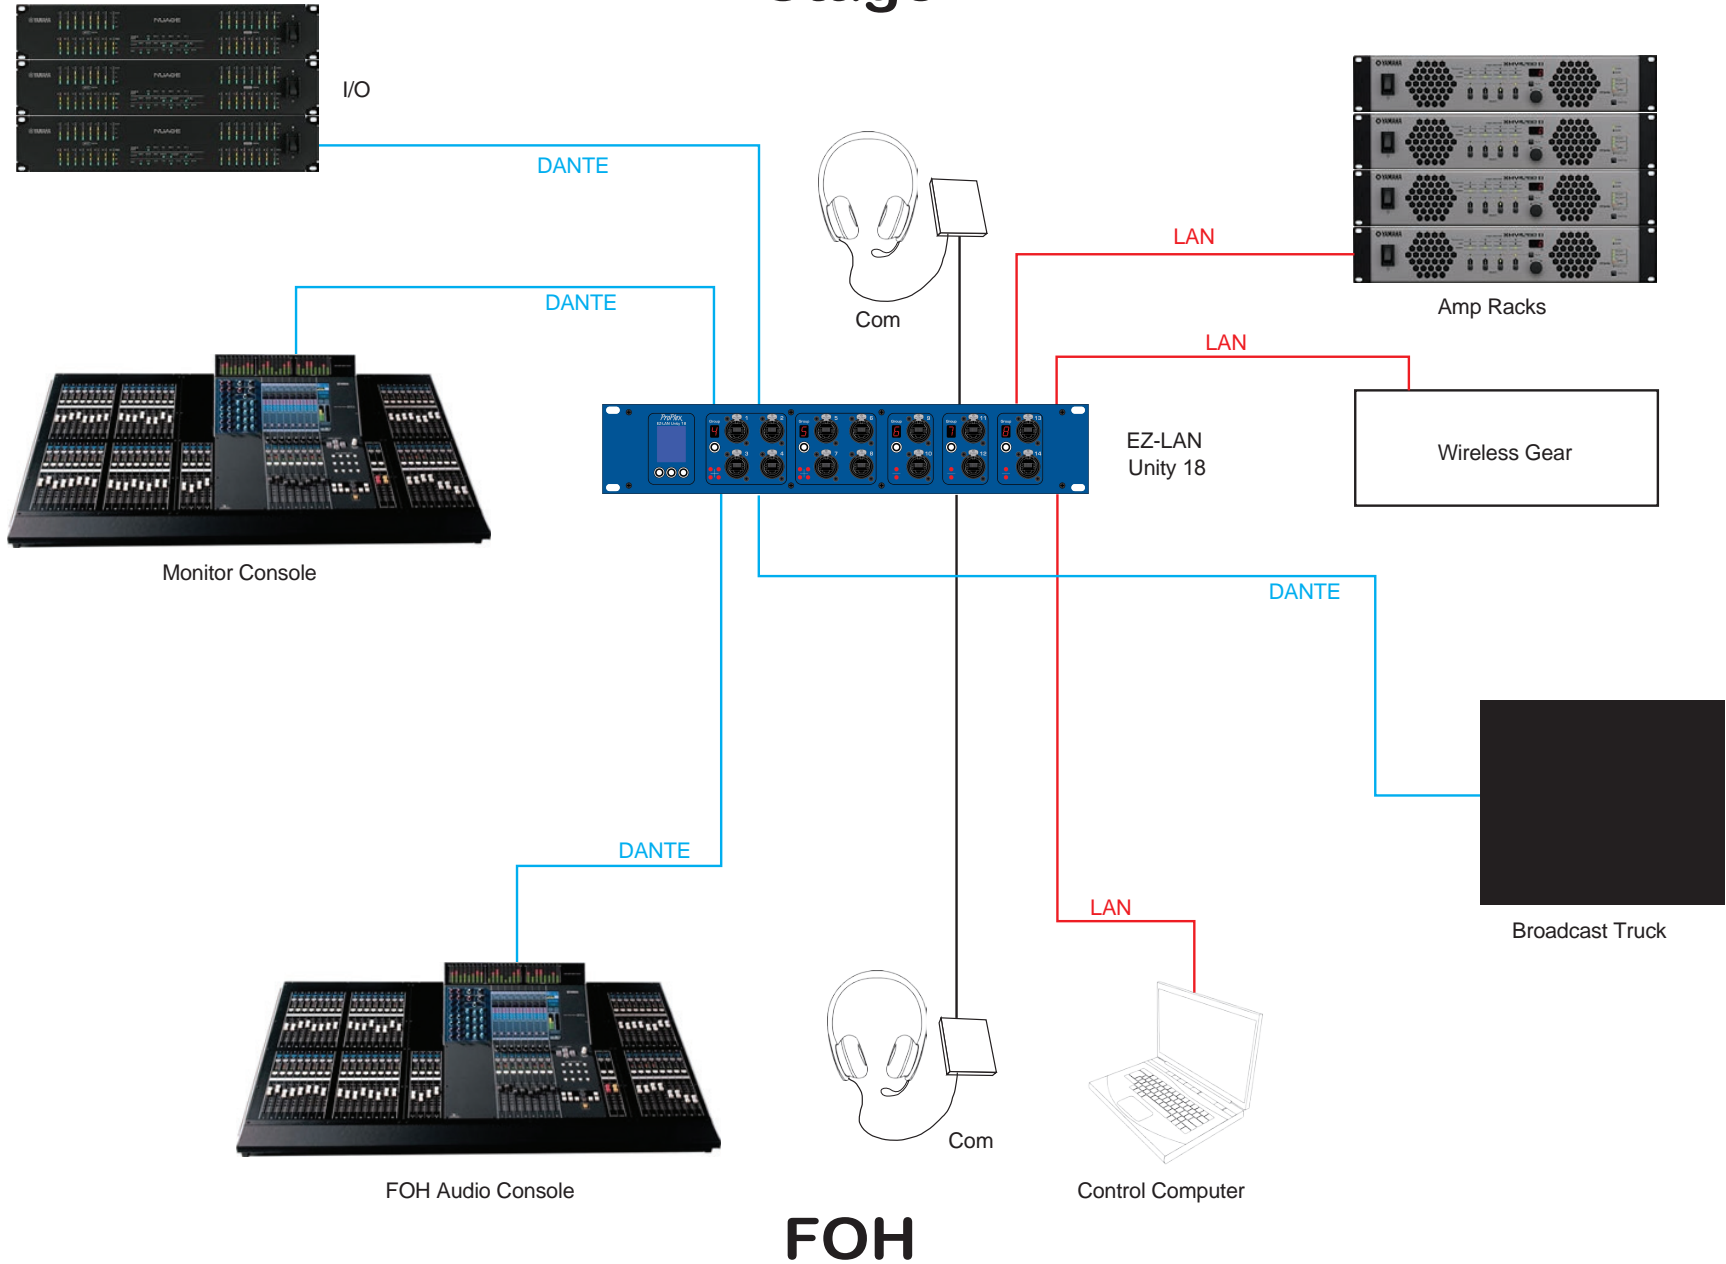

FOH

Stage

ProPlex System Diagram

EZ-LAN Unity 18 - Audio Network Stage

ProPlex System Diagram
EZ-LAN Unity 18 - Large Ring Network

ProPlex System Diagram
ArtNet/sACN System