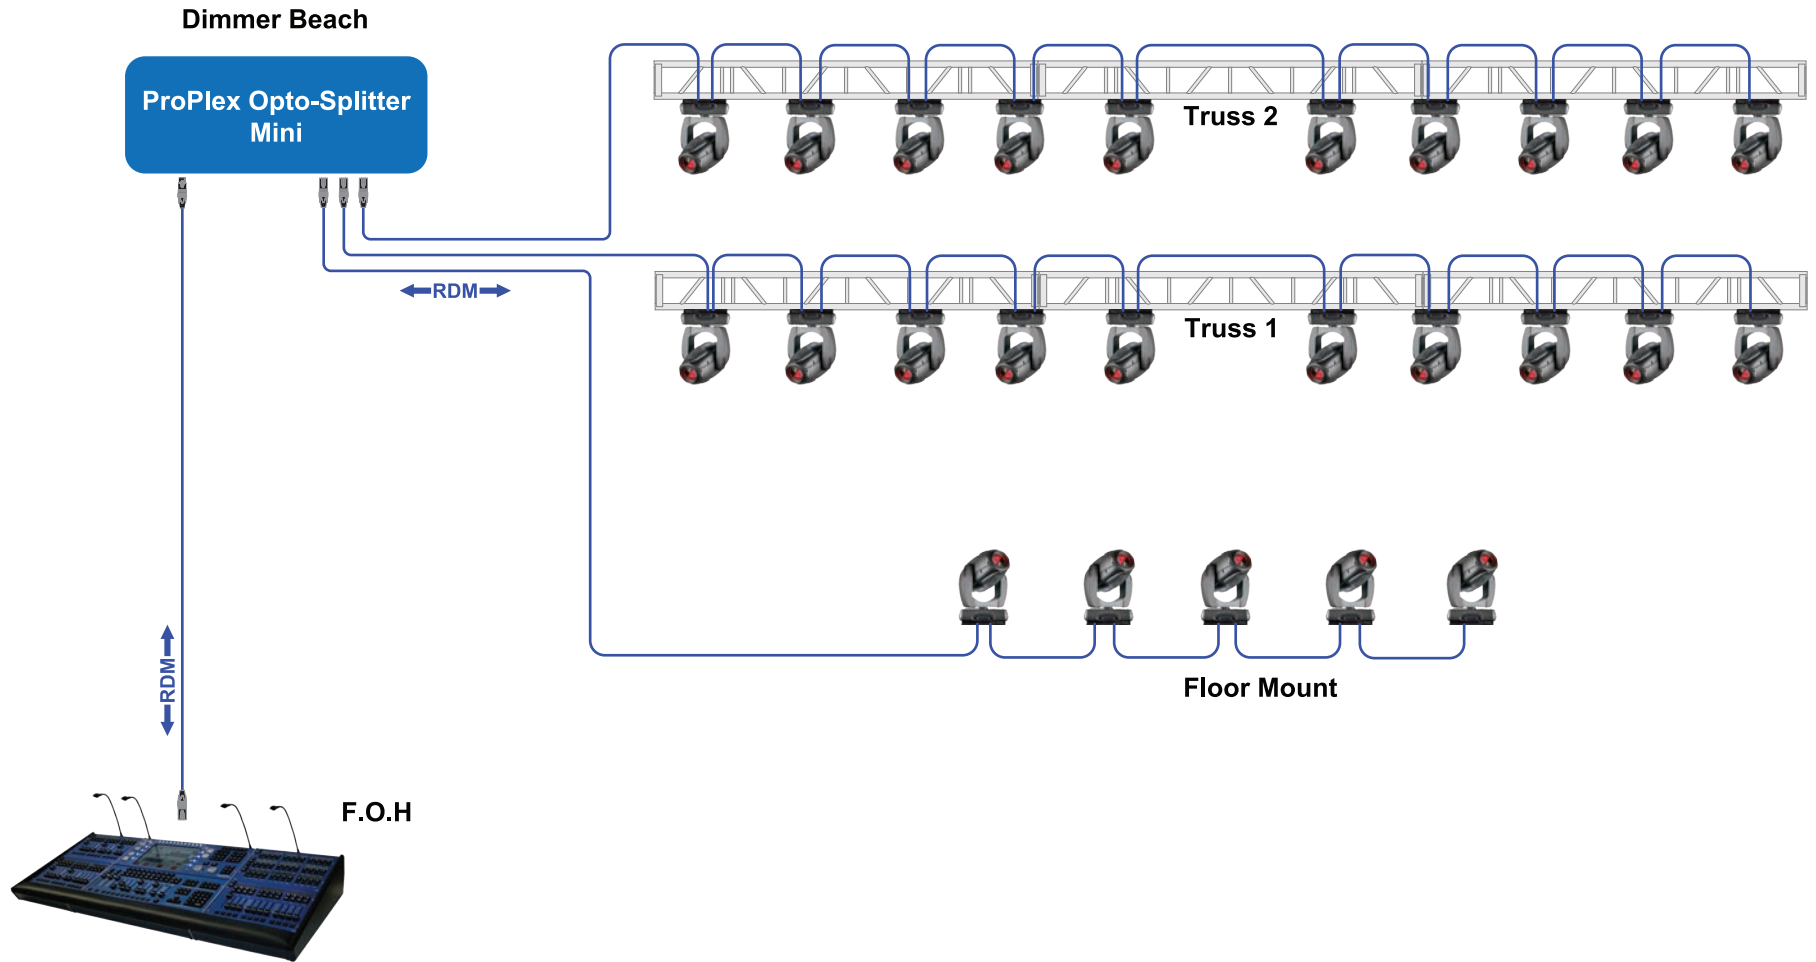

FOH

Stage

ProPlex System Diagram

EZ-LAN Unity 18 - Audio Network Stage

ProPlex System Diagram
EZ-LAN Unity 18 - Large Ring Network

ProPlex System Diagram
ArtNet/sACN System