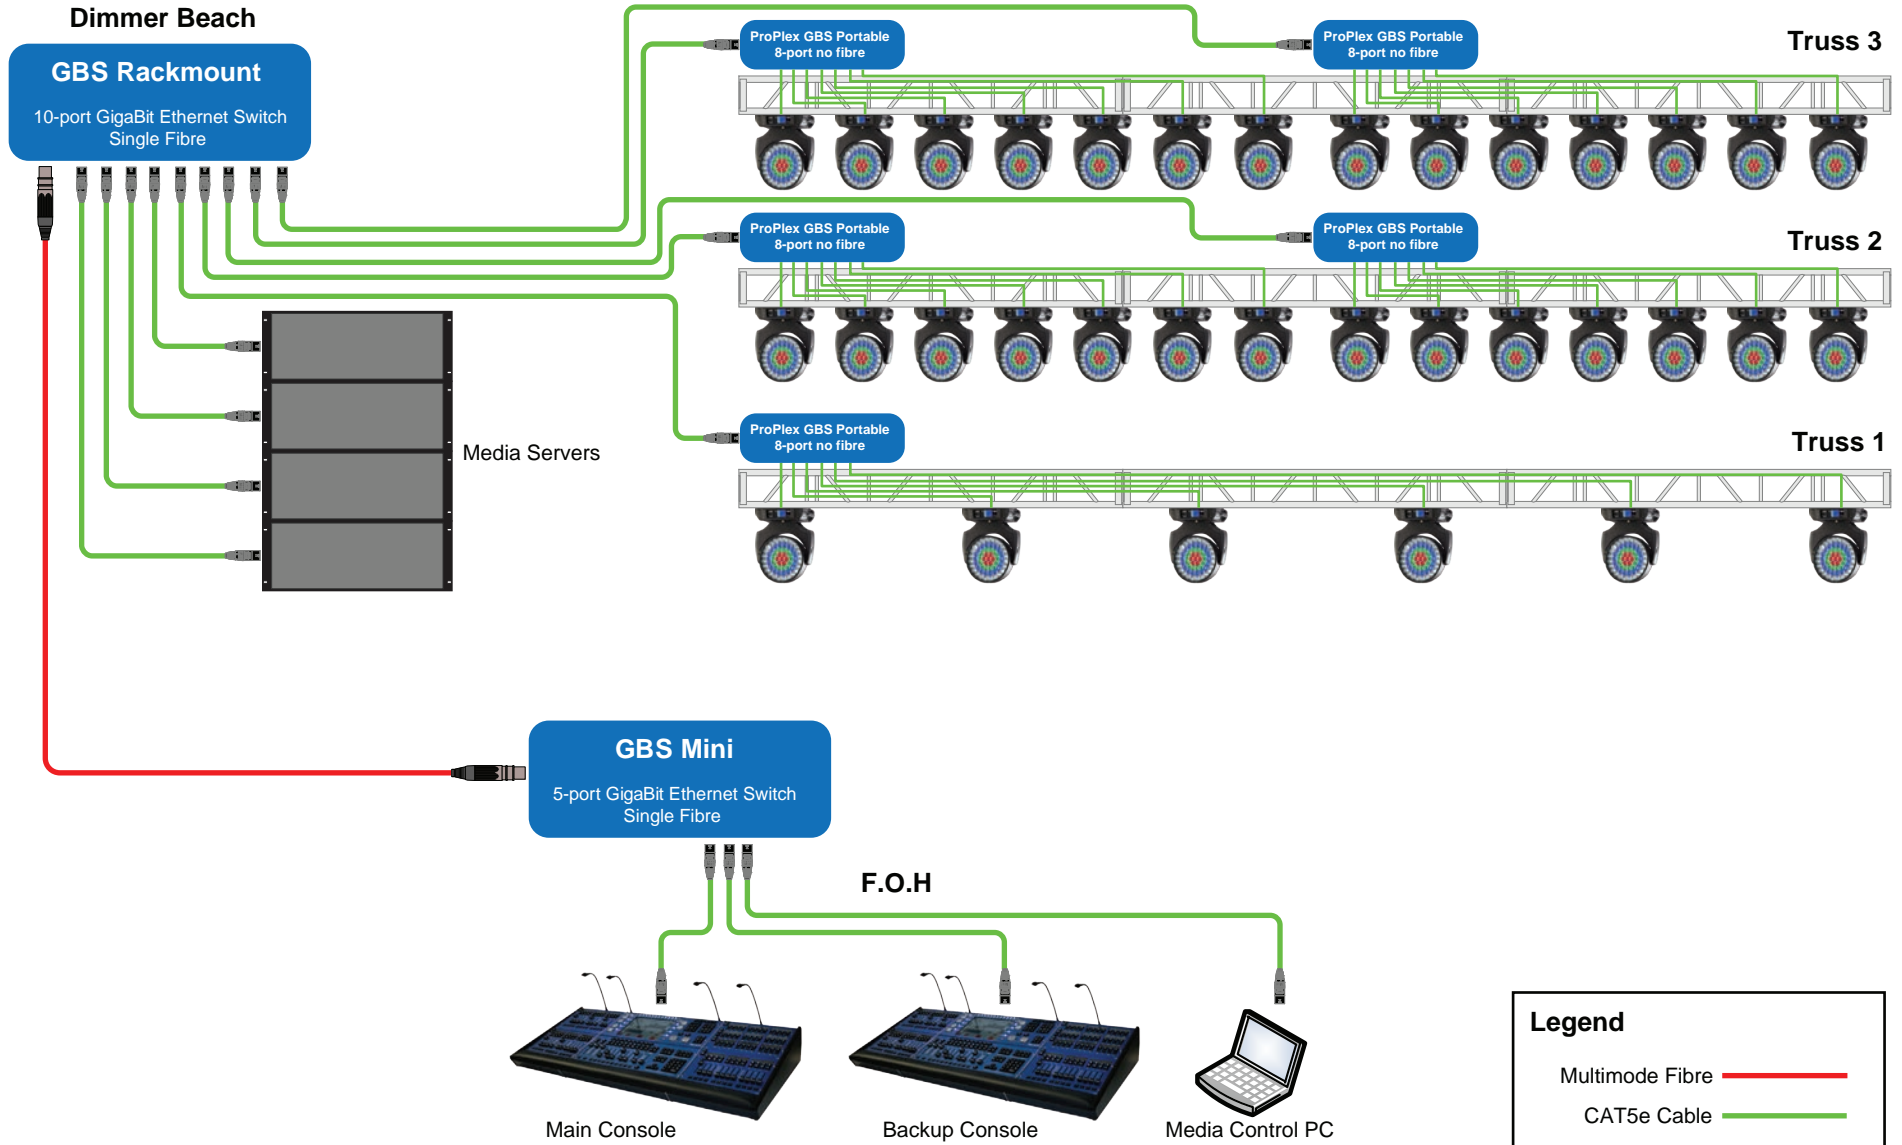

FOH

Stage

ProPlex System Diagram

EZ-LAN Unity 18 - Audio Network Stage

ProPlex System Diagram
EZ-LAN Unity 18 - Large Ring Network

ProPlex System Diagram
ArtNet/sACN System