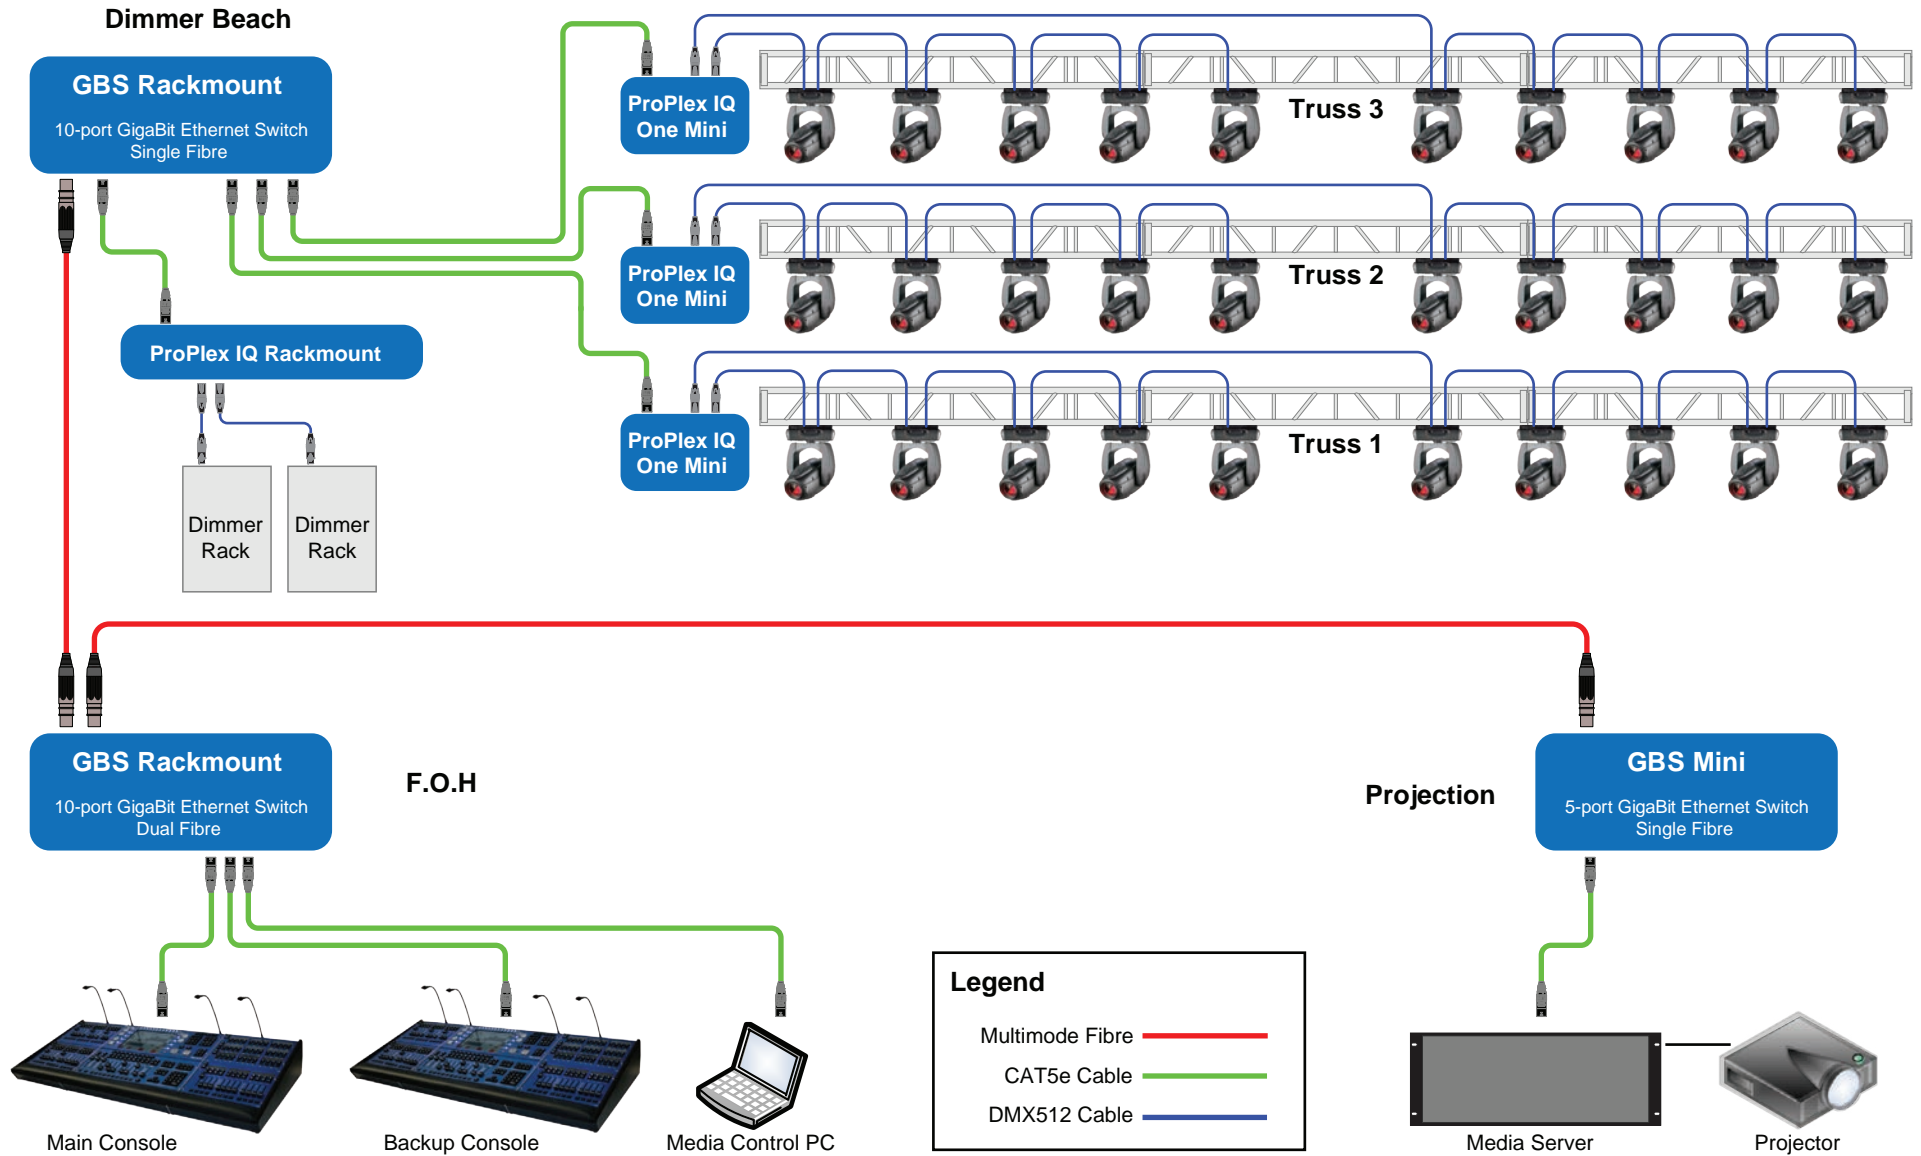

FOH

Stage

ProPlex System Diagram

EZ-LAN Unity 18 - Audio Network Stage

ProPlex System Diagram
EZ-LAN Unity 18 - Large Ring Network

ProPlex System Diagram
ArtNet/sACN System