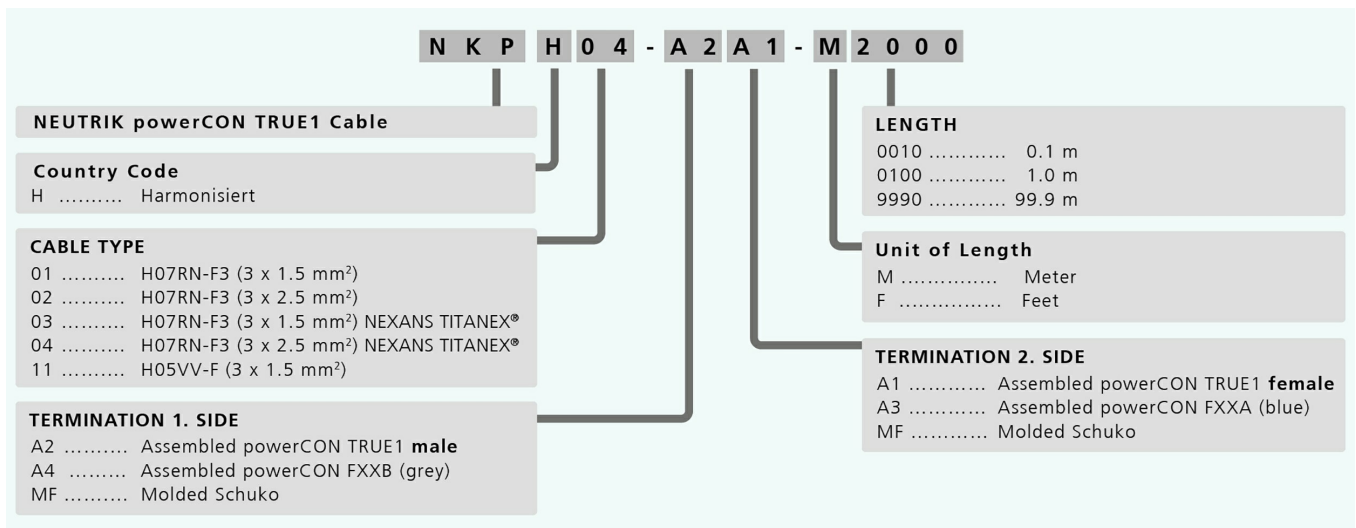

powerCON TRUE1 - Schuko cordset rewirable

NEUTRIK® cables with molded Schuko main plug to powerCON® TRUE1® and high-quality H07RN cable. Ideally suited for stages and events.

Compliant with all relevant versions of IEC 60799.

Features & Benefits

- NKPH power cables assemblies are compliant with all relevant versions of IEC 60799
- Connectors with breaking capacity (CBC)
- High-quality rubber cables from European manufacturers
- powerCON® TRUE1® TOP power connectors are certified according to IEC 60320-1
- IP65 and IP67 with NEUTRIK® powerCON® TRUE1®

Article Variations

Article name	Details	Order code
NKPH01-MFA1-M0150	1.5 m 3x1.5 mm ² H07RN Schuko "E+F" (m) powerCON® TRUE1® TOP (f)	1027576
NKPH01-MFA1-M0300	3 m 3x1.5 mm ² H07RN Schuko "E+F" (m) powerCON® TRUE1® TOP (f)	1036429
NKPH02-MFA1-M0150	1.5 m 3x2.5 mm ² H07RN Schuko "E+F" (m) powerCON® TRUE1® TOP (f)	1027577
NKPH02-MFA1-M0300	3 m 3x2.5 mm ² H07RN Schuko "E+F" (m) powerCON® TRUE1® TOP (f)	1036430
NKPH02-A2MF-M0150	1.5 m 3x2.5 mm ² H07RN powerCON® TRUE1® TOP (m) Schuko (f)	1027578

Type Descriptions

powerCON TRUE1 - Schuko cordset rewirable