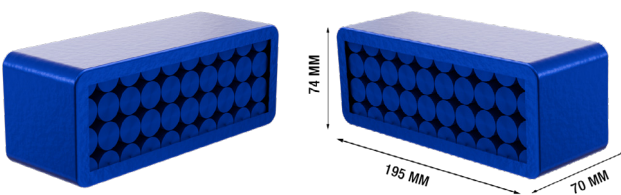

BATTERY HYDRO W300