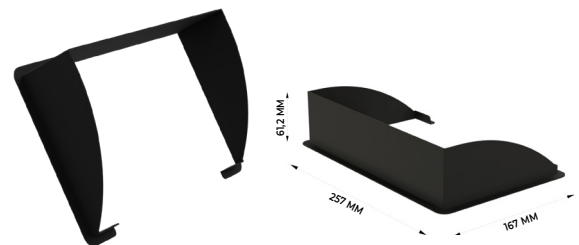

HALF BLADE BARNDOOR HYDRO W300