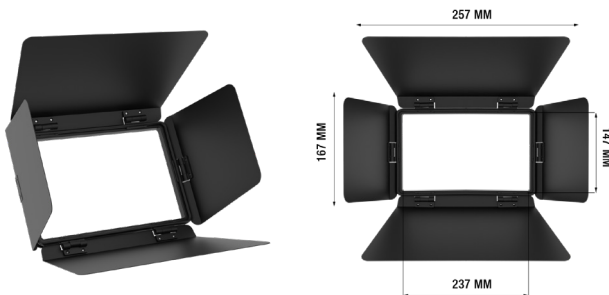

PHYSICAL

IP Rating	IP65
Cooling	Aluminum cooling
Pan / Tilt Lock	No
Signal Connection	REAN XRL
Data Connection	REAN XRL
Power Connection	POWER CON TRUE ONE
Dimensions Inner Box	43 x 33 x 28
Weight	8KG
Dimensions Master Carton	NO Master Carton
QTY Master Carton	NO Master Carton
Working temperature range	-15 ~ 45 °C

BODY

Hardware on-board	Yes
Pan	No
Tilt	No
Pan/Tilt Resolution	No
Body Colour	BLACK

ACCESSORIES

Accessories Included	XRL cables, Power cables, Omega bracket
Accessories Optional	Barndoor Hydro W300 AW300-001
	30° Filter Hydro W300 AW300-002
	60x10 Filter Hydro W300 AW300-003
	Battery Hydro W300 AW300-004
	Holder Hydro W300 AW300-005
	Half Blade Barndoor Hydro W300 AW300-006

CERTIFICATIONS / APPROVALS

Certifications	CE, RoHs

ACCESSORIES

BARNDOOR HYDRO W300