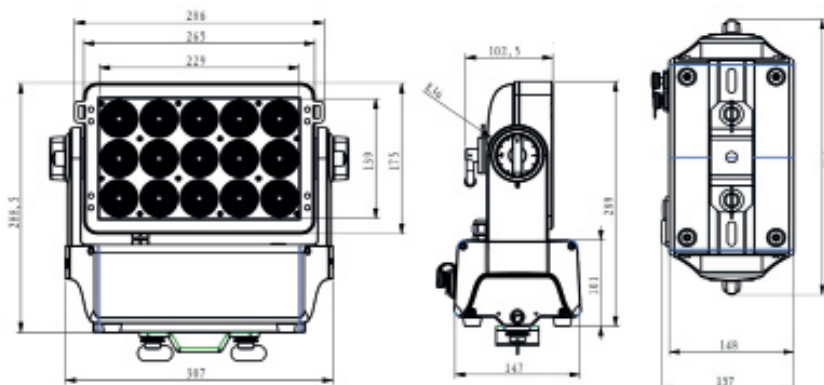

HYDRO W300

DATA SHEET

TRITON BLUE

GENERAL INFO

Brand	Triton Blue
Model Name	Hydro W300
Code Number	10297596
EAN Number	7427254442470

LIGHT SOURCE

Source	15x20w RGLB
CCT	2500-10000K
Source Life Expectancy	50000Hours
Optical aperture degrees	10°

Mains Power Supply	21V
Max Power Consumption	140W battery Version

PHYSICAL

IP Rating	IP65
Cooling	Aluminum cooling
Pan / Tilt Lock	No
Signal Connection	REAN XRL
Data Connection	REAN XRL
Power Connection	POWER CON TRUE ONE
Dimensions Inner Box	43 x 33 x 28
Weight	8KG
Dimensions Master Carton	NO Master Carton
QTY Master Carton	NO Master Carton
Working temperature range	-15 ~ 45 °C