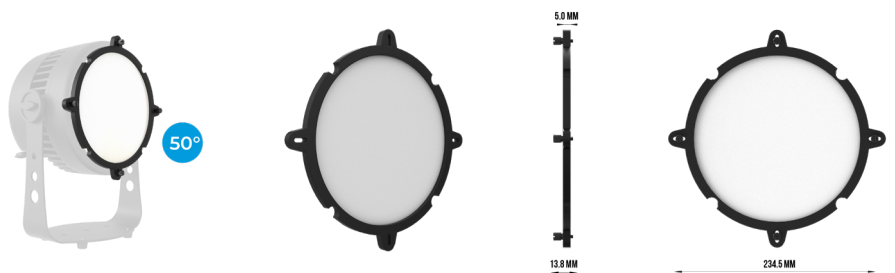

GENERAL INFO

Brand	Triton Blue
Model Name	Aqua 180
Code Number	10286858
EAN Number	7427254442029

LIGHT SOURCE

Source	18x10W RGBWA+UV 6in1 LED
CCT	
Luminous Flux	B30:G135:R75:W130:P3:Y65
Lux	R545:G931:B202:W1056: A392:UV239@3m
Source Life Expectancy	50,000 hours
Optical aperture degrees	45degree

PHYSICAL

IP Rating	IP65
Cooling	Convection cooling
Suspension and Fixing	Yes
Signal Connection	DMX512
Data Connection	IP65 5-pin XLR socket
Power Connection	IP65 Powercon True In/Out
Dimensions Inner Box	L365 x W305 x H220 mm
Weight	5.2kg
Inrush Current	Repeated
Dimensions Master Carton	L635 x W385 x H285 mm
QTY Master Carton	2
Working temperature range	'-20~45°

WHAT INSIDE THE BOX?

1 x Aqua 120
1 x User Manual
1 x Power Cable
1 x Bracket

ACCESSORIES

BARNDOOR

Materials Iron
Colors Black
Measure L272 x W243 x H22 mm
Weight 1.235kg

DIFFUSER

Materials ABS Plastic+Acrylic
Colors Black+White
Measure 234.5 x 13.8 mm
Weight 0.096kg

FLIGHTCASE

Materials Plywood+Aluminum alloy+TPR wheel+EVA
Colors Black
Measure L1095 x W515 x H460 mm
Weight 22.4kg

CERTIFICATIONS / APPROVALS

Certifications CE, RoHs

ACCESSORIES

AQUA BARNDOOR

AQUA DIFFUSER 50°