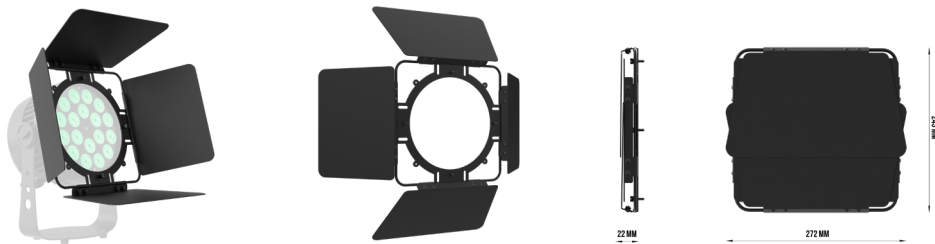

WHAT INSIDE THE BOX?

1 x Aqua 120
1 x User Manual
1 x Power Cable
1 x Bracket

ACCESSORIES

BARNDOOR

Materials Iron
Colors Black
Measure L272 x W243 x H22 mm
Weight 1.235kg

DIFFUSER

Materials ABS Plastic+Acrylic
Colors Black+White
Measure 234.5 x 13.8 mm
Weight 0.096kg

FLIGHTCASE

Materials Plywood+Aluminum alloy+TPR wheel+EVA
Colors Black
Measure L1095 x W515 x H460 mm
Weight 22.4kg

CERTIFICATIONS / APPROVALS

Certifications CE, RoHs

ACCESSORIES

AQUA BARNDOOR

AQUA DIFFUSER 50°