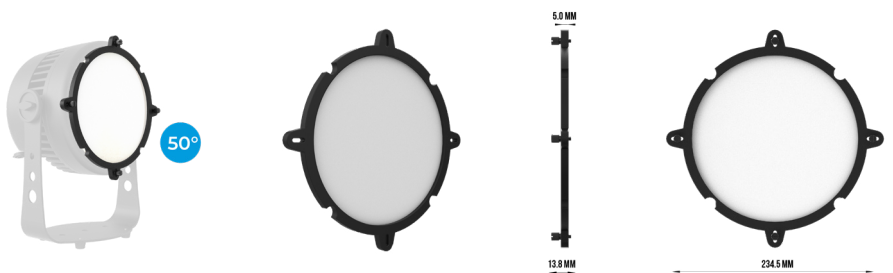

GENERAL INFO

Brand	Triton Blue
Model Name	Aqua 120
Code Number	10286857
EAN Number	7427254442012

LIGHT SOURCE

Source	12x10W RGBWA+UV 6in1 LED
CCT	
Luminous Flux	B30:G135:R75:W130:P3:Y65 R776:G1148:B233:W1391:
Lux	A526:UV248@3m
Source Life Expectancy	50,000 hours
Optical aperture degrees	25degree

PHYSICAL

IP Rating	IP65
Cooling	Convection cooling
Suspension and Fixing	Yes
Signal Connection	DMX512
Data Connection	IP65 5-pin XLR socket
Power Connection	IP65 Powercon True In/Out
Dimensions Inner Box	L365 x W305 x H220 mm
Weight	5.2kg
Inrush Current	Repeated
Dimensions Master Carton	L635 x W385 x H285 mm
QTY Master Carton	2
Working temperature range	'-20~45°

WHAT INSIDE THE BOX?

- 1 x Aqua 120
- 1 x User Manual
- 1 x Power Cable
- 1 x Bracket
- 1 x IR remote

ACCESSORIES

BARNDOOR

Materials Iron
Colors Black
Measure L272 x W243 x H22 mm
Weight 1.235kg

DIFFUSER

Materials ABS Plastic+Acrylic
Colors Black+White
Measure 234.5 x 13.8 mm
Weight 0.096kg

FLIGHTCASE

Materials Plywood+Aluminum alloy+TPR wheel+EVA
Colors Black
Measure L1095 x W515 x H460 mm
Weight 22.4kg

CERTIFICATIONS / APPROVALS

Certifications CE, RoHs

ACCESSORIES

AQUA BARNDOOR

AQUA DIFFUSER 50°