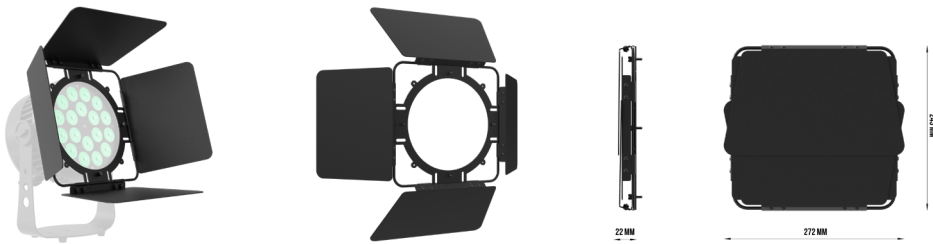

WHAT INSIDE THE BOX?

- 1 x Aqua 120
- 1 x User Manual
- 1 x Power Cable
- 1 x Bracket
- 1 x IR remote

ACCESSORIES

BARNDOOR

Materials Iron
Colors Black
Measure L272 x W243 x H22 mm
Weight 1.235kg

DIFFUSER

Materials ABS Plastic+Acrylic
Colors Black+White
Measure 234.5 x 13.8 mm
Weight 0.096kg

FLIGHTCASE

Materials Plywood+Aluminum alloy+TPR wheel+EVA
Colors Black
Measure L1095 x W515 x H460 mm
Weight 22.4kg

CERTIFICATIONS / APPROVALS

Certifications CE, RoHs

ACCESSORIES

AQUA BARNDOOR

AQUA DIFFUSER 50°