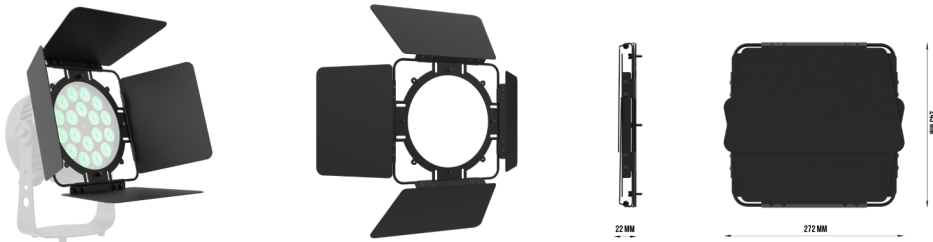

WHAT INSIDE THE BOX?

1 x Aqua 200 WW
1 x User Manual
1 x Power Cable
1 x Bracket

ACCESSORIES

BARNDOOR

Materials Iron
Colors Black
Measure L272 x W243 x H22 mm
Weight 1.235kg

DIFFUSER

Materials ABS Plastic+Acrylic
Colors Black+White
Measure 234.5 x 13.8 mm
Weight 0.096kg

FLIGHTCASE

Materials Plywood+Aluminum alloy+TPR wheel+EVA
Colors Black
Measure L1095 x W515 x H460 mm
Weight 22.4kg

CERTIFICATIONS / APPROVALS

Certifications CE, RoHs

ACCESSORIES

AQUA BARNDOOR

AQUA DIFFUSER 50°