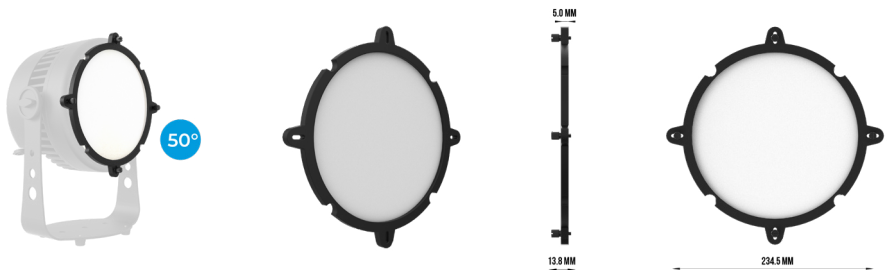

GENERAL INFO

Brand	Triton Blue
Model Name	Aqua 200 WW
Code Number	10286856
EAN Number	7427254442005

LIGHT SOURCE

Source	200W Cool White+Warm White LED
CCT	3200k(WW) 6000k(CW)
Luminous Flux	5500-6500(CW) 5000-5500(WW)
Lux	CW878:WW677@3m
Source Life Expectancy	50,000 hours
Optical aperture degrees	60degree

PHYSICAL

IP Rating	IP65
Cooling	Convection cooling
Suspension and Fixing	Yes
Signal Connection	DMX512
Data Connection	IP65 5-pin XLR socket
Power Connection	IP65 Powercon True In/Out
Dimensions Inner Box	L365 x W305 x H220 mm
Weight	5.1kg
Inrush Current	Repeated
Dimensions Master Carton	L635 x W385 x H285 mm
QTY Master Carton	2
Working temperature range	'-20~45°

WHAT INSIDE THE BOX?

1 x Aqua 200 WW
1 x User Manual
1 x Power Cable
1 x Bracket

ACCESSORIES

BARNDOOR

Materials Iron
Colors Black
Measure L272 x W243 x H22 mm
Weight 1.235kg

DIFFUSER

Materials ABS Plastic+Acrylic
Colors Black+White
Measure 234.5 x 13.8 mm
Weight 0.096kg

FLIGHTCASE

Materials Plywood+Aluminum alloy+TPR wheel+EVA
Colors Black
Measure L1095 x W515 x H460 mm
Weight 22.4kg

CERTIFICATIONS / APPROVALS

Certifications CE, RoHs

ACCESSORIES

AQUA BARNDOOR

AQUA DIFFUSER 50°