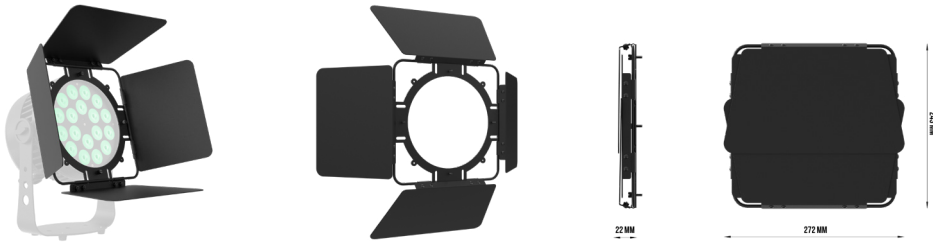

ACCESSORIES

BARNDOOR

Materials Iron
Colors Black
Measure L272 x W243 x H22 mm
Weight 1.235kg

DIFFUSER

Materials ABS Plastic+Acrylic
Colors Black+White
Measure 234.5 x 13.8 mm
Weight 0.096kg

FLIGHTCASE

Materials Plywood+Aluminum alloy+TPR wheel+EVA
Colors Black
Measure L1095 x W515 x H460 mm
Weight 22.4kg

CERTIFICATIONS / APPROVALS

Certifications CE, RoHs

ACCESSORIES

AQUA BARNDOOR