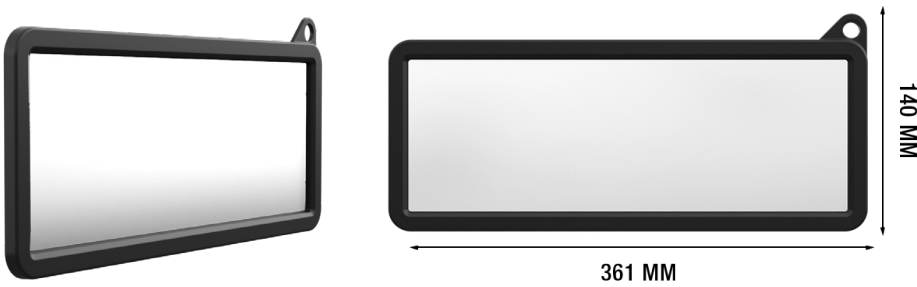

ACCESSORIES

Accessories Included	User manual, Warranty card, Certificate of conformity, Bracket, PowerCOM, DMX cable, Safety cord
Accessories Optional	Flightcase, Diffusor

CERTIFICATIONS / APPROVALS

Certifications	CE, RoHs

ACCESSORIES

DIFFUSOR KOSMOS 270 IP65