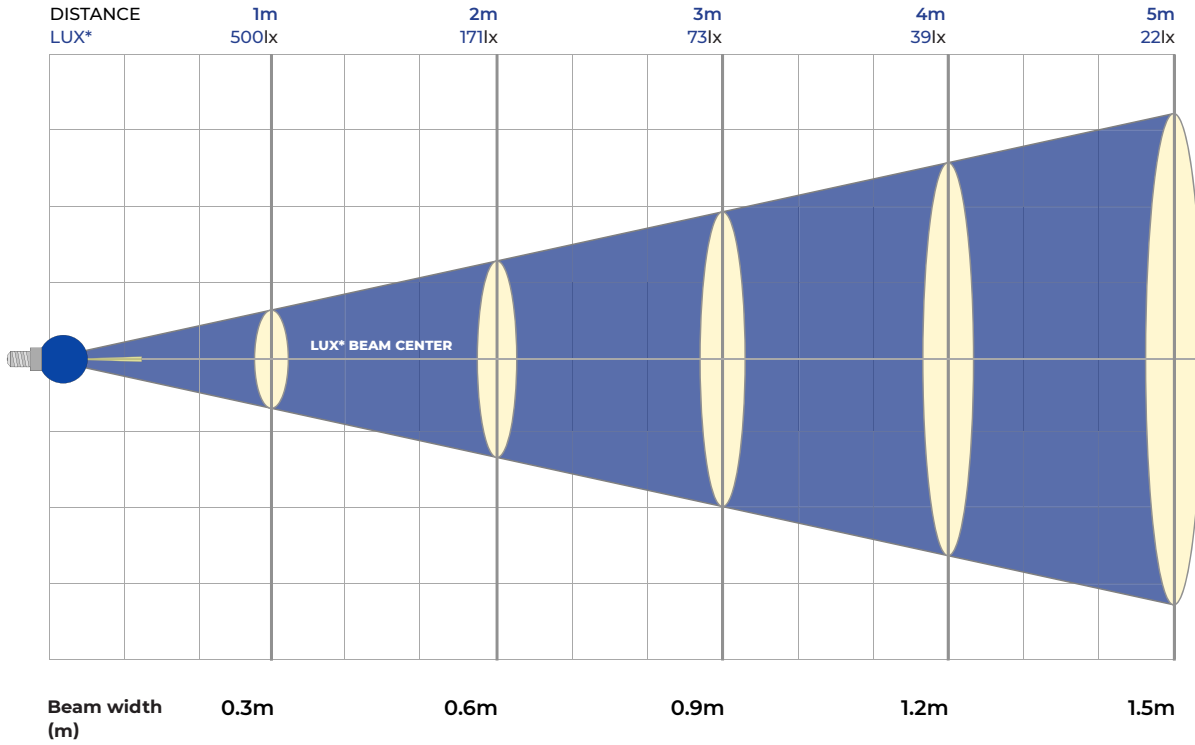

NARROW LENS 10°

BATTERY MODE:
FULL MODE: R=255

BEAM ANGLE: 10°

Distance (m)	1m	2m	3m	4m	5m
Lux	5300lx	1300lx	500lx	200lx	100lx
Diameter (m)	0.3m	0.6m	0.9m	1.2m	1.5m

NARROW LENS 10°

BATTERY MODE:
FULL MODE: G=255

BEAM ANGLE: 10°

Distance (m)	1m	2m	3m	4m	5m
Lux	12400lx	3100lx	1300lx	700lx	400lx
Diameter (m)	0.3m	0.6m	0.9m	1.2m	1.5m

NARROW LENS 10°

BATTERY MODE:
FULL MODE: B=255

BEAM ANGLE: 10°

Distance (m)	1m	2m	3m	4m	5m
Lux	500lx	171lx	73lx	39lx	22lx
Diameter (m)	0.3m	0.6m	0.9m	1.2m	1.5m

NARROW LENS 10°

BATTERY MODE:
FULL MODE: L=255

BEAM ANGLE: 10°

Distance (m)	1m	2m	3m	4m	5m
Lux	13840lx	3900lx	1700lx	900lx	500lx
Diameter (m)	0.3m	0.6m	0.9m	1.2m	1.5m

NARROW LENS 10°

BATTERY MODE:
MED MODE: R=255

BEAM ANGLE: 10°

Distance (m)	1m	2m	3m	4m	5m
Lux	3300lx	900lx	300lx	150lx	100lx
Diameter (m)	0.3m	0.6m	0.9m	1.2m	1.5m

NARROW LENS 10°

BATTERY MODE:
MED MODE: G=255

BEAM ANGLE: 10°

Distance (m)	1m	2m	3m	4m	5m
Lux	9600lx	2100lx	900lx	400lx	200lx
Diameter (m)	0.3m	0.6m	0.9m	1.2m	1.5m