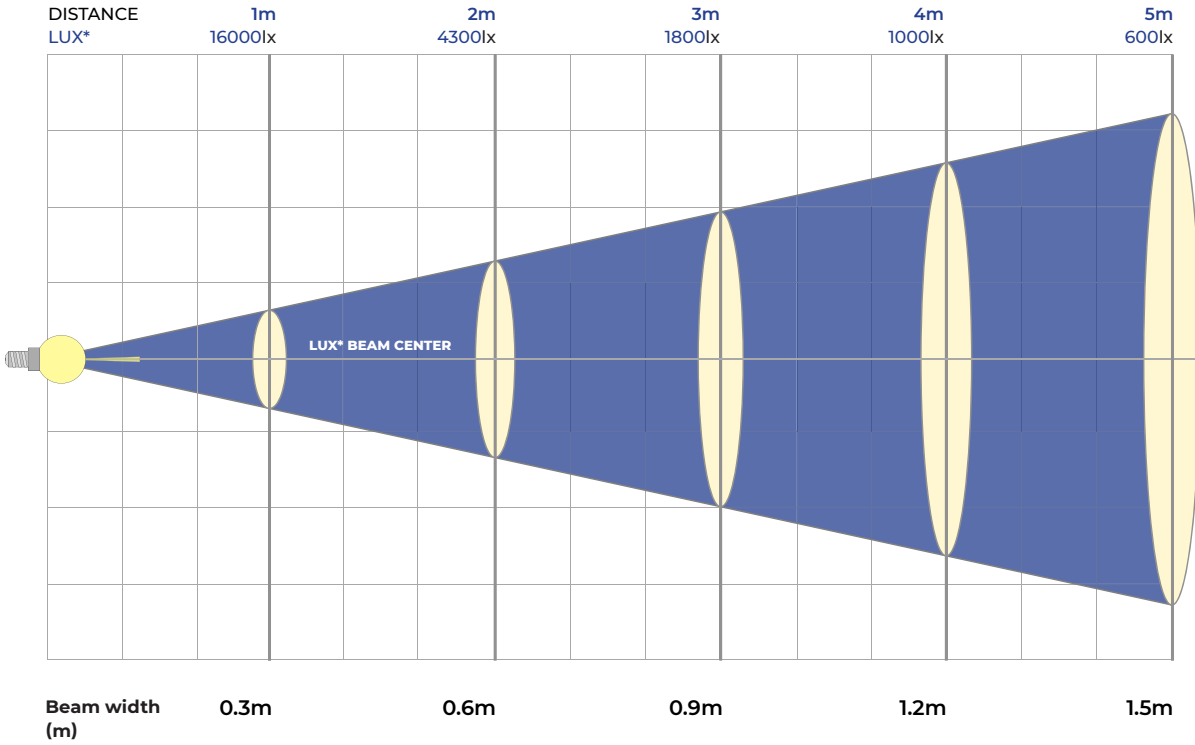

NARROW LENS 10°

BATTERY MODE:
FULL MODE: RGBL=255

Distance (m)	1m	2m	3m	4m	5m
Lux	28400lx	8000lx	3500lx	1800lx	1100lx
Diameter (m)	0.3m	0.6m	0.9m	1.2m	1.5m

NARROW LENS 10°

BATTERY MODE:
MED MODE: RGBL=255

BEAM ANGLE: 10°

Distance (m)	1m	2m	3m	4m	5m
Lux	22000lx	5700lx	2600lx	1400lx	800lx
Diameter (m)	0.3m	0.6m	0.9m	1.2m	1.5m

NARROW LENS 10°

BATTERY MODE:
ECO MODE: RGL=255

BEAM ANGLE: 10°

Distance (m)	1m	2m	3m	4m	5m
Lux	16000lx	4300lx	1800lx	1000lx	600lx
Diameter (m)	0.3m	0.6m	0.9m	1.2m	1.5m

NARROW LENS 10°

BATTERY MODE:
FULL MODE: R=255

BEAM ANGLE: 10°

Distance (m)	1m	2m	3m	4m	5m
Lux	5300lx	1300lx	500lx	200lx	100lx
Diameter (m)	0.3m	0.6m	0.9m	1.2m	1.5m

NARROW LENS 10°

BATTERY MODE:
FULL MODE: G=255

BEAM ANGLE: 10°

Distance (m)	1m	2m	3m	4m	5m
Lux	12400lx	3100lx	1300lx	700lx	400lx
Diameter (m)	0.3m	0.6m	0.9m	1.2m	1.5m

NARROW LENS 10°

BATTERY MODE:
FULL MODE: B=255

BEAM ANGLE: 10°

Distance (m)	1m	2m	3m	4m	5m
Lux	500lx	171lx	73lx	39lx	22lx
Diameter (m)	0.3m	0.6m	0.9m	1.2m	1.5m