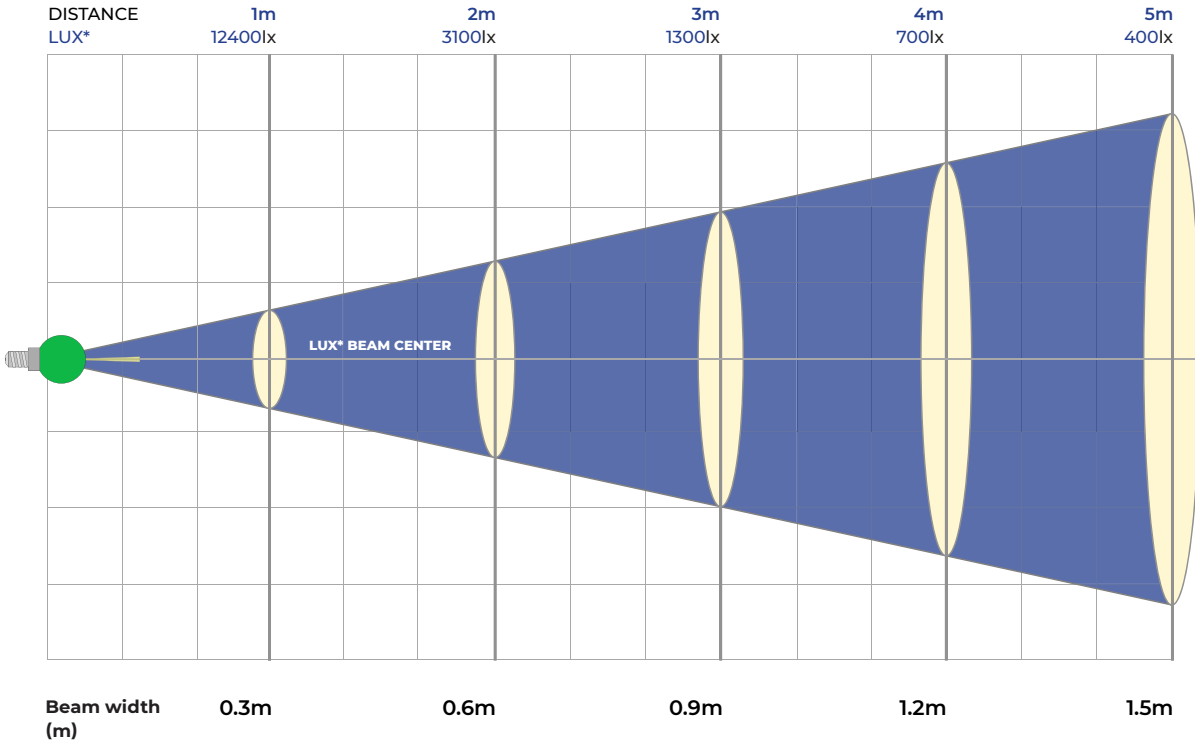

BEAM ANGLE: 10°

Distance (m)	1m	2m	3m	4m	5m
Lux	22000lx	5700lx	2600lx	1400lx	800lx
Diameter (m)	0.3m	0.6m	0.9m	1.2m	1.5m

NARROW LENS 10°

BATTERY MODE:
ECO MODE: RGL=255

BEAM ANGLE: 10°

Distance (m)	1m	2m	3m	4m	5m
Lux	16000lx	4300lx	1800lx	1000lx	600lx
Diameter (m)	0.3m	0.6m	0.9m	1.2m	1.5m

NARROW LENS 10°

BATTERY MODE:
FULL MODE: R=255

BEAM ANGLE: 10°

Distance (m)	1m	2m	3m	4m	5m
Lux	5300lx	1300lx	500lx	200lx	100lx
Diameter (m)	0.3m	0.6m	0.9m	1.2m	1.5m

NARROW LENS 10°

BATTERY MODE:
FULL MODE: G=255

BEAM ANGLE: 10°

Distance (m)	1m	2m	3m	4m	5m
Lux	12400lx	3100lx	1300lx	700lx	400lx
Diameter (m)	0.3m	0.6m	0.9m	1.2m	1.5m

NARROW LENS 10°

BATTERY MODE:
FULL MODE: B=255

BEAM ANGLE: 10°

Distance (m)	1m	2m	3m	4m	5m
Lux	500lx	171lx	73lx	39lx	22lx
Diameter (m)	0.3m	0.6m	0.9m	1.2m	1.5m

NARROW LENS 10°

BATTERY MODE:
FULL MODE: L=255

BEAM ANGLE: 10°

Distance (m)	1m	2m	3m	4m	5m
Lux	13840lx	3900lx	1700lx	900lx	500lx
Diameter (m)	0.3m	0.6m	0.9m	1.2m	1.5m

NARROW LENS 10°

BATTERY MODE:
MED MODE: R=255