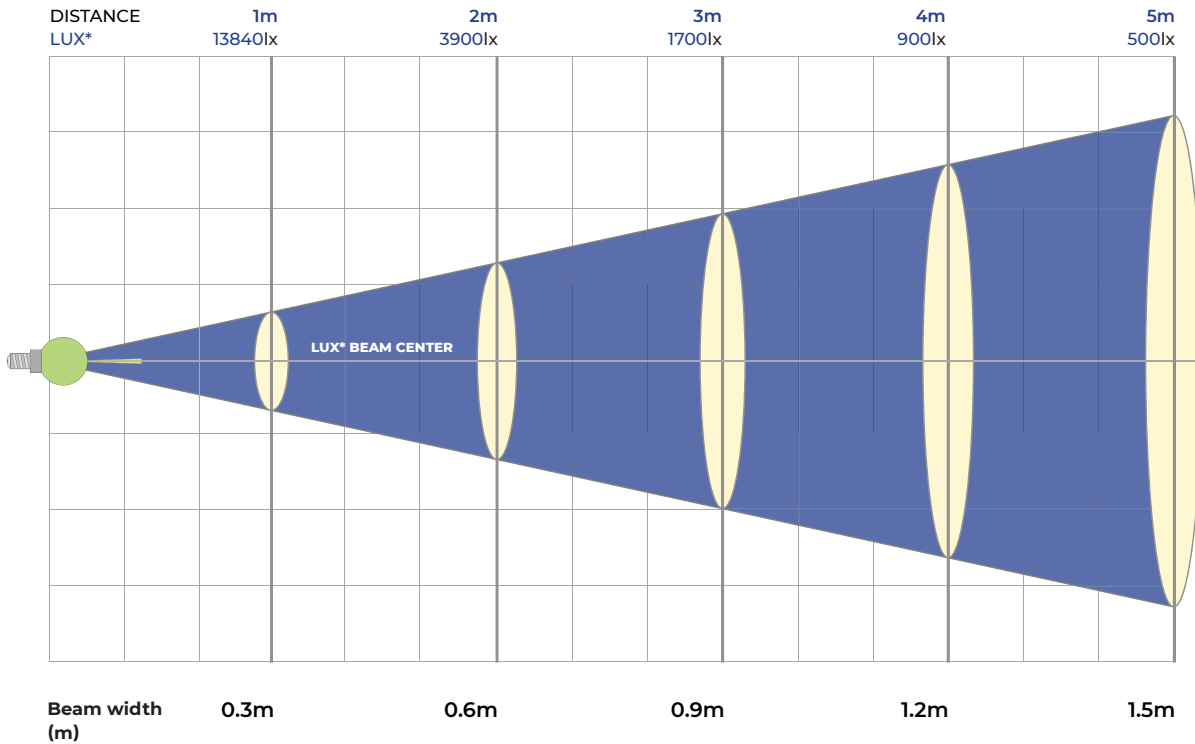

NARROW LENS 10°

BATTERY MODE:
FULL MODE: R=255

BEAM ANGLE: 10°

Distance (m)	1m	2m	3m	4m	5m
Lux	5300lx	1300lx	500lx	200lx	100lx
Diameter (m)	0.3m	0.6m	0.9m	1.2m	1.5m

NARROW LENS 10°

BATTERY MODE:
FULL MODE: G=255

BEAM ANGLE: 10°

Distance (m)	1m	2m	3m	4m	5m
Lux	12400lx	3100lx	1300lx	700lx	400lx
Diameter (m)	0.3m	0.6m	0.9m	1.2m	1.5m

NARROW LENS 10°

BATTERY MODE:
FULL MODE: B=255

BEAM ANGLE: 10°

Distance (m)	1m	2m	3m	4m	5m
Lux	500lx	171lx	73lx	39lx	22lx
Diameter (m)	0.3m	0.6m	0.9m	1.2m	1.5m

NARROW LENS 10°

BATTERY MODE:
FULL MODE: L=255

BEAM ANGLE: 10°

Distance (m)	1m	2m	3m	4m	5m
Lux	13840lx	3900lx	1700lx	900lx	500lx
Diameter (m)	0.3m	0.6m	0.9m	1.2m	1.5m

NARROW LENS 10°

BATTERY MODE:
MED MODE: R=255

BEAM ANGLE: 10°

Distance (m)	1m	2m	3m	4m	5m
Lux	3300lx	900lx	300lx	150lx	100lx
Diameter (m)	0.3m	0.6m	0.9m	1.2m	1.5m

NARROW LENS 10°

BATTERY MODE:
MED MODE: G=255

BEAM ANGLE: 10°

Distance (m)	1m	2m	3m	4m	5m
Lux	9600lx	2100lx	900lx	400lx	200lx
Diameter (m)	0.3m	0.6m	0.9m	1.2m	1.5m