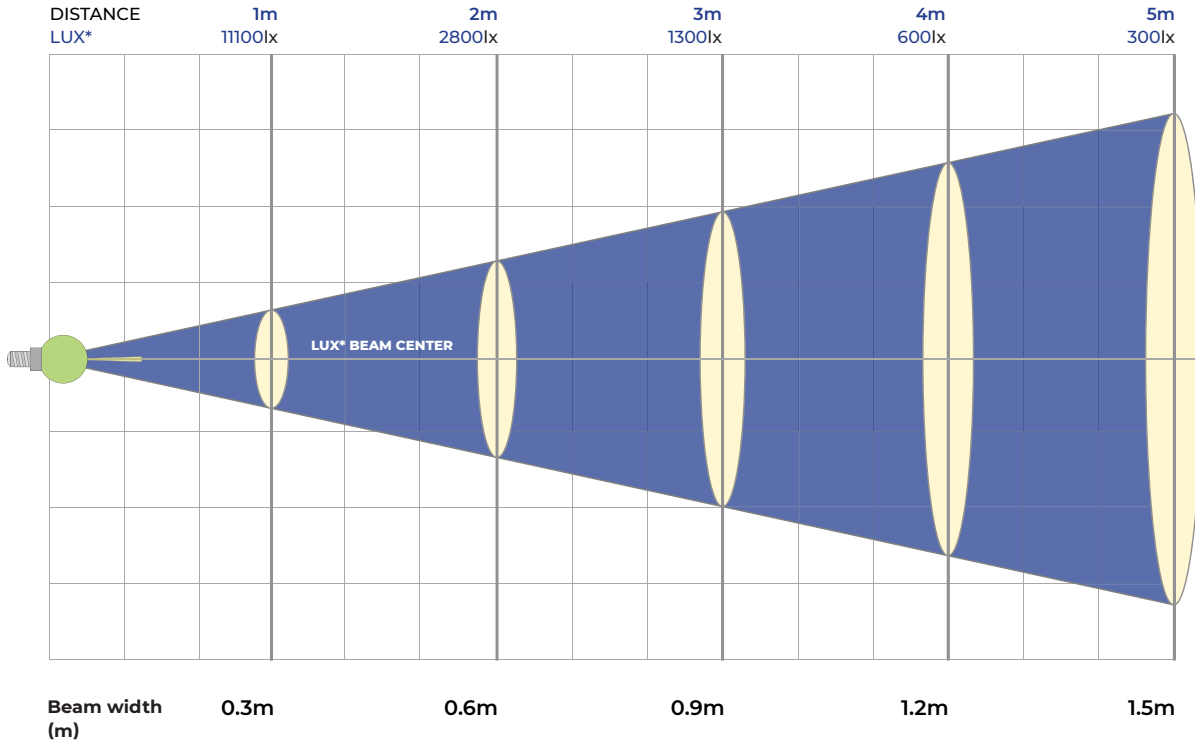

NARROW LENS 10°

BATTERY MODE:
FULL MODE: L=255

BEAM ANGLE: 10°

Distance (m)	1m	2m	3m	4m	5m
Lux	13840lx	3900lx	1700lx	900lx	500lx
Diameter (m)	0.3m	0.6m	0.9m	1.2m	1.5m

NARROW LENS 10°

BATTERY MODE:
MED MODE: R=255

BEAM ANGLE: 10°

Distance (m)	1m	2m	3m	4m	5m
Lux	3300lx	900lx	300lx	150lx	100lx
Diameter (m)	0.3m	0.6m	0.9m	1.2m	1.5m

NARROW LENS 10°

BATTERY MODE:
MED MODE: G=255

BEAM ANGLE: 10°

Distance (m)	1m	2m	3m	4m	5m
Lux	9600lx	2100lx	900lx	400lx	200lx
Diameter (m)	0.3m	0.6m	0.9m	1.2m	1.5m

NARROW LENS 10°

BATTERY MODE:
MED MODE: B=255

BEAM ANGLE: 10°

Distance (m)	1m	2m	3m	4m	5m
Lux	300lx	109lx	50lx	30lx	20lx
Diameter (m)	0.3m	0.6m	0.9m	1.2m	1.5m

NARROW LENS 10°

BATTERY MODE:
MED MODE: L=255

BEAM ANGLE: 10°

Distance (m)	1m	2m	3m	4m	5m
Lux	11100lx	2800lx	1300lx	600lx	300lx
Diameter (m)	0.3m	0.6m	0.9m	1.2m	1.5m