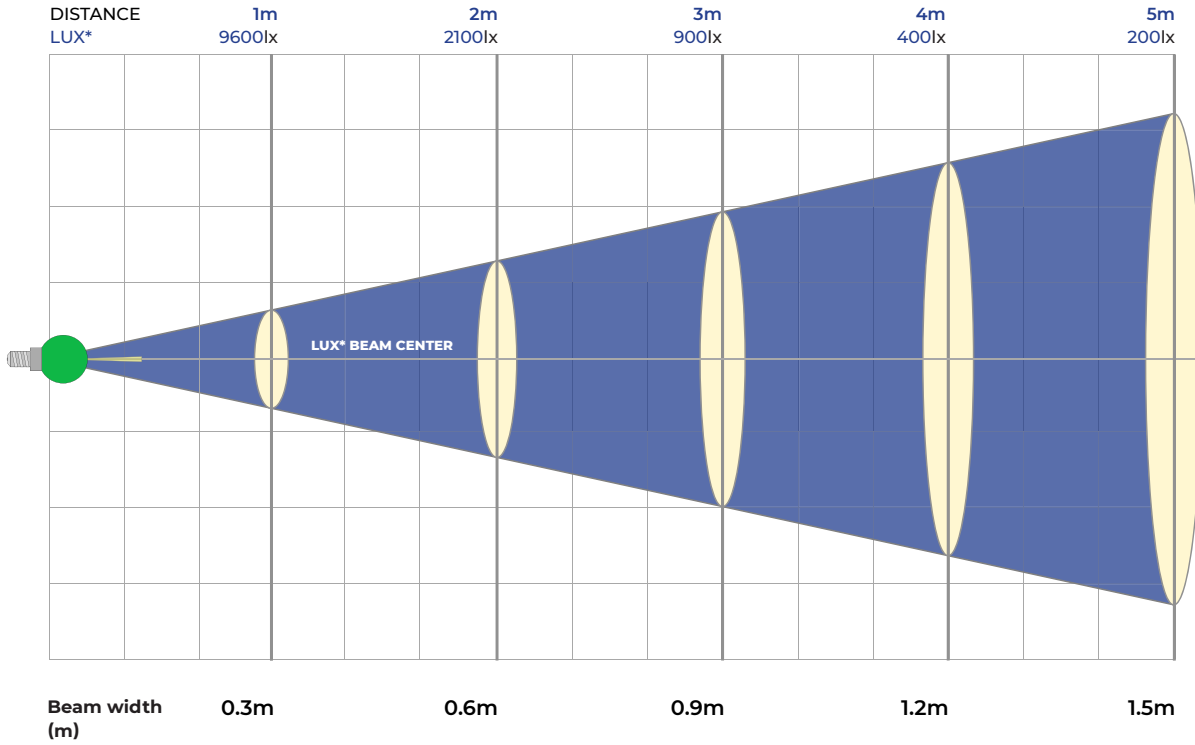

NARROW LENS 10°

BATTERY MODE:
FULL MODE: L=255

BEAM ANGLE: 10°

Distance (m)	1m	2m	3m	4m	5m
Lux	13840lx	3900lx	1700lx	900lx	500lx
Diameter (m)	0.3m	0.6m	0.9m	1.2m	1.5m

NARROW LENS 10°

BATTERY MODE:
MED MODE: R=255

BEAM ANGLE: 10°

Distance (m)	1m	2m	3m	4m	5m
Lux	3300lx	900lx	300lx	150lx	100lx
Diameter (m)	0.3m	0.6m	0.9m	1.2m	1.5m

NARROW LENS 10°

BATTERY MODE:
MED MODE: G=255

BEAM ANGLE: 10°

Distance (m)	1m	2m	3m	4m	5m
Lux	9600lx	2100lx	900lx	400lx	200lx
Diameter (m)	0.3m	0.6m	0.9m	1.2m	1.5m

NARROW LENS 10°

BATTERY MODE:
MED MODE: B=255

BEAM ANGLE: 10°

Distance (m)	1m	2m	3m	4m	5m
Lux	300lx	109lx	50lx	30lx	20lx
Diameter (m)	0.3m	0.6m	0.9m	1.2m	1.5m

NARROW LENS 10°

BATTERY MODE:
MED MODE: L=255

BEAM ANGLE: 10°

Distance (m)	1m	2m	3m	4m	5m
Lux	11100lx	2800lx	1300lx	600lx	300lx
Diameter (m)	0.3m	0.6m	0.9m	1.2m	1.5m