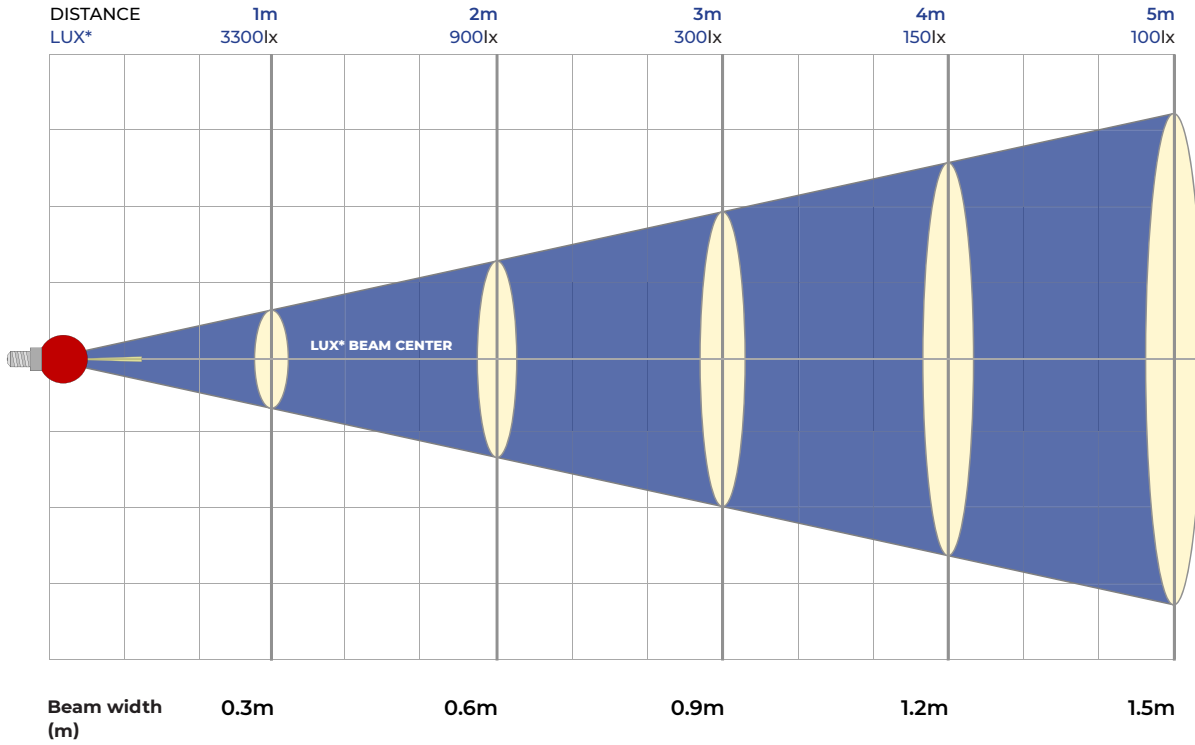

BEAM ANGLE: 10°

Distance (m)	1m	2m	3m	4m	5m
Lux	12400lx	3100lx	1300lx	700lx	400lx
Diameter (m)	0.3m	0.6m	0.9m	1.2m	1.5m

NARROW LENS 10°

BATTERY MODE:
FULL MODE: B=255

BEAM ANGLE: 10°

Distance (m)	1m	2m	3m	4m	5m
Lux	500lx	171lx	73lx	39lx	22lx
Diameter (m)	0.3m	0.6m	0.9m	1.2m	1.5m

NARROW LENS 10°

BATTERY MODE:
FULL MODE: L=255

BEAM ANGLE: 10°

Distance (m)	1m	2m	3m	4m	5m
Lux	13840lx	3900lx	1700lx	900lx	500lx
Diameter (m)	0.3m	0.6m	0.9m	1.2m	1.5m

NARROW LENS 10°

BATTERY MODE:
MED MODE: R=255

BEAM ANGLE: 10°

Distance (m)	1m	2m	3m	4m	5m
Lux	3300lx	900lx	300lx	150lx	100lx
Diameter (m)	0.3m	0.6m	0.9m	1.2m	1.5m

NARROW LENS 10°

BATTERY MODE:
MED MODE: G=255

BEAM ANGLE: 10°

Distance (m)	1m	2m	3m	4m	5m
Lux	9600lx	2100lx	900lx	400lx	200lx
Diameter (m)	0.3m	0.6m	0.9m	1.2m	1.5m

NARROW LENS 10°

BATTERY MODE:
MED MODE: B=255

BEAM ANGLE: 10°

Distance (m)	1m	2m	3m	4m	5m
Lux	300lx	109lx	50lx	30lx	20lx
Diameter (m)	0.3m	0.6m	0.9m	1.2m	1.5m

NARROW LENS 10°

BATTERY MODE:
MED MODE: L=255

BEAM ANGLE: 10°