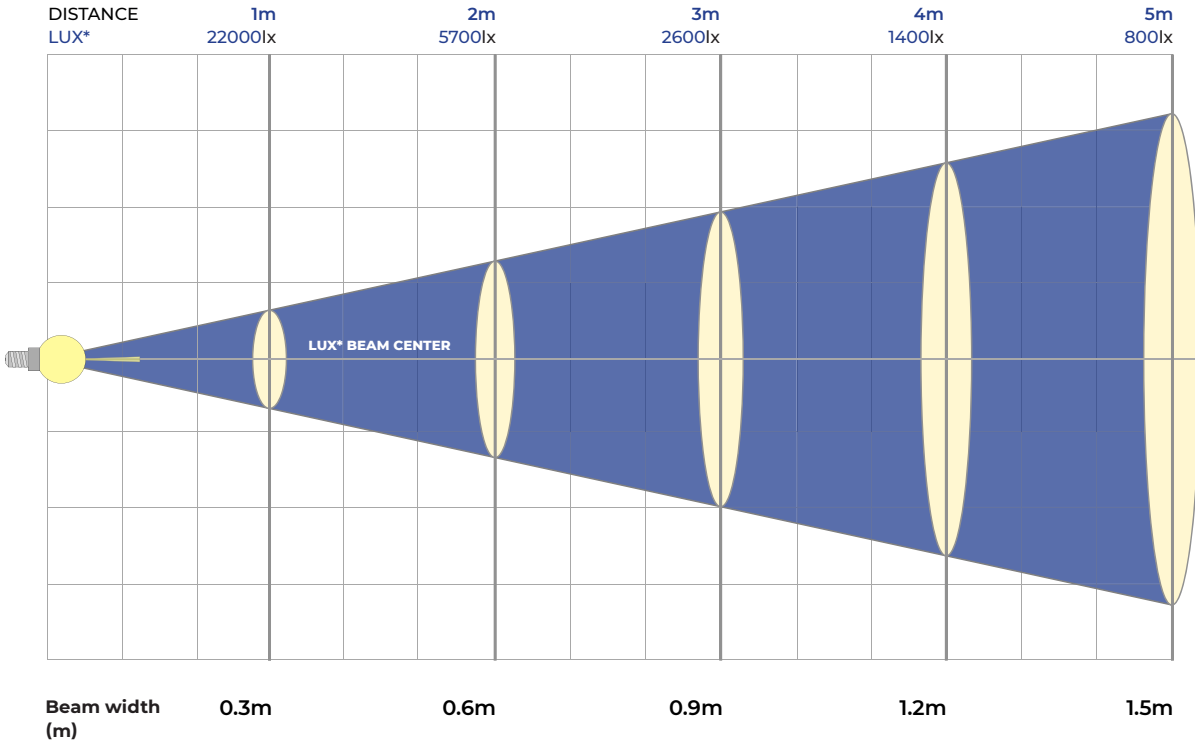

NARROW LENS 10°

BATTERY MODE:
FULL MODE: RGBL=255

Distance (m)	1m	2m	3m	4m	5m
Lux	28400lx	8000lx	3500lx	1800lx	1100lx
Diameter (m)	0.3m	0.6m	0.9m	1.2m	1.5m

NARROW LENS 10°

BATTERY MODE:
MED MODE: RGBL=255

BEAM ANGLE: 10°

Distance (m)	1m	2m	3m	4m	5m
Lux	22000lx	5700lx	2600lx	1400lx	800lx
Diameter (m)	0.3m	0.6m	0.9m	1.2m	1.5m

NARROW LENS 10°

BATTERY MODE:
ECO MODE: RGL=255

BEAM ANGLE: 10°

Distance (m)	1m	2m	3m	4m	5m
Lux	16000lx	4300lx	1800lx	1000lx	600lx
Diameter (m)	0.3m	0.6m	0.9m	1.2m	1.5m

NARROW LENS 10°

BATTERY MODE:
FULL MODE: R=255

BEAM ANGLE: 10°

Distance (m)	1m	2m	3m	4m	5m
Lux	5300lx	1300lx	500lx	200lx	100lx
Diameter (m)	0.3m	0.6m	0.9m	1.2m	1.5m

NARROW LENS 10°

BATTERY MODE:
FULL MODE: G=255

Distance (m)	1m	2m	3m	4m	5m
Lux	11100lx	2800lx	1300lx	600lx	300lx
Diameter (m)	0.3m	0.6m	0.9m	1.2m	1.5m