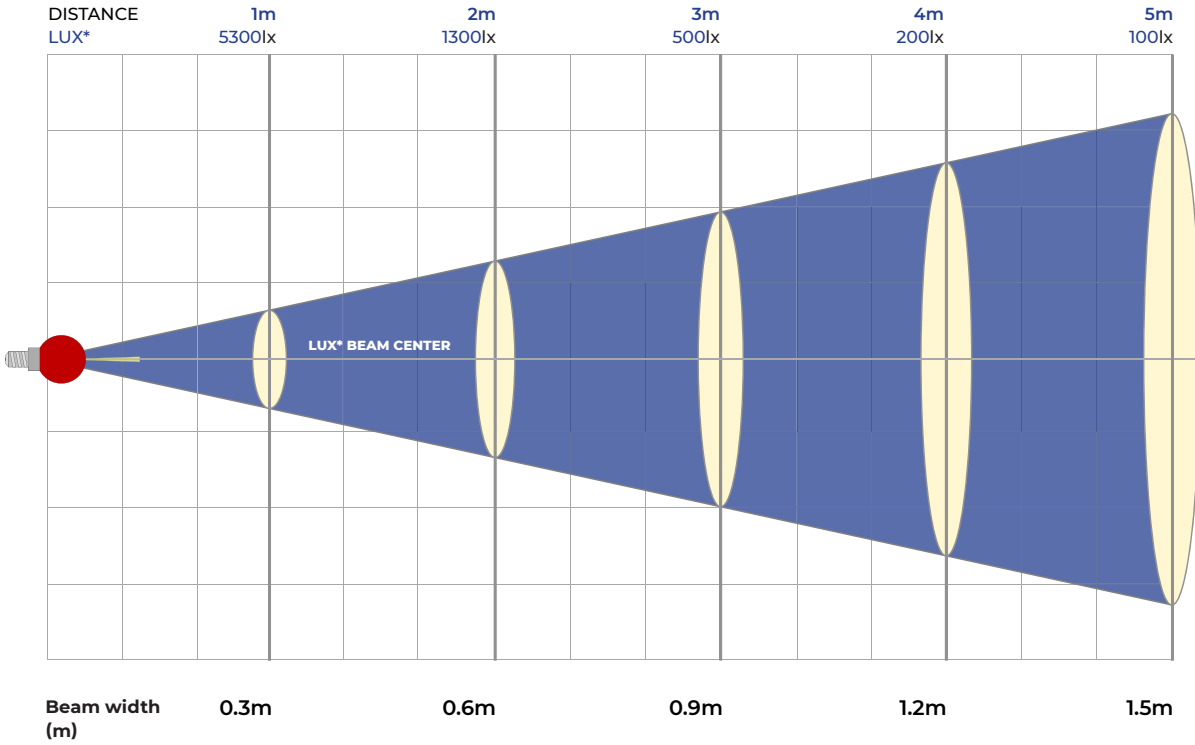

NARROW LENS 10°

BATTERY MODE:
FULL MODE: RGBL=255

Distance (m)	1m	2m	3m	4m	5m
Lux	28400lx	8000lx	3500lx	1800lx	1100lx
Diameter (m)	0.3m	0.6m	0.9m	1.2m	1.5m

NARROW LENS 10°

BATTERY MODE:
MED MODE: RGBL=255

BEAM ANGLE: 10°

Distance (m)	1m	2m	3m	4m	5m
Lux	22000lx	5700lx	2600lx	1400lx	800lx
Diameter (m)	0.3m	0.6m	0.9m	1.2m	1.5m

NARROW LENS 10°

BATTERY MODE:
ECO MODE: RGL=255

BEAM ANGLE: 10°

Distance (m)	1m	2m	3m	4m	5m
Lux	16000lx	4300lx	1800lx	1000lx	600lx
Diameter (m)	0.3m	0.6m	0.9m	1.2m	1.5m

NARROW LENS 10°

BATTERY MODE:
FULL MODE: R=255

BEAM ANGLE: 10°

Distance (m)	1m	2m	3m	4m	5m
Lux	5300lx	1300lx	500lx	200lx	100lx
Diameter (m)	0.3m	0.6m	0.9m	1.2m	1.5m

NARROW LENS 10°

BATTERY MODE:
FULL MODE: G=255

BEAM ANGLE: 10°

Distance (m)	1m	2m	3m	4m	5m
Lux	12400lx	3100lx	1300lx	700lx	400lx
Diameter (m)	0.3m	0.6m	0.9m	1.2m	1.5m

NARROW LENS 10°

BATTERY MODE:
FULL MODE: B=255

BEAM ANGLE: 10°

Distance (m)	1m	2m	3m	4m	5m
Lux	500lx	171lx	73lx	39lx	22lx
Diameter (m)	0.3m	0.6m	0.9m	1.2m	1.5m