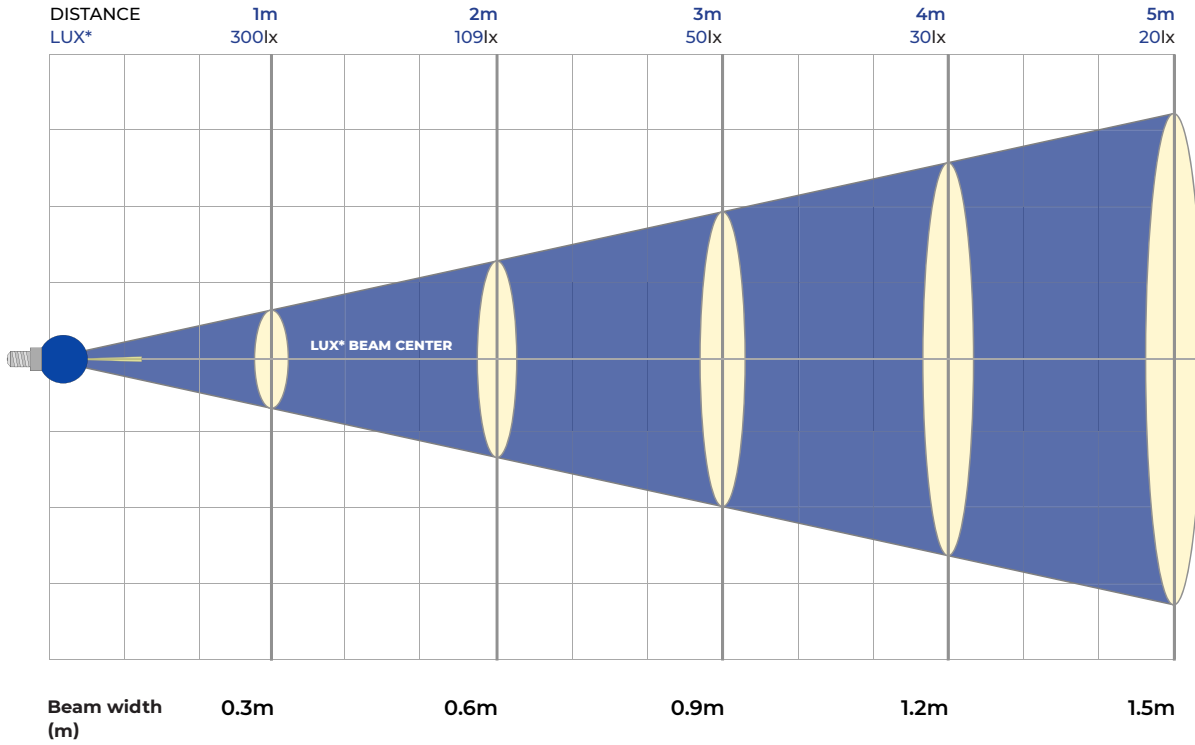

NARROW LENS 10°

BATTERY MODE:
FULL MODE: L=255

BEAM ANGLE: 10°

Distance (m)	1m	2m	3m	4m	5m
Lux	13840lx	3900lx	1700lx	900lx	500lx
Diameter (m)	0.3m	0.6m	0.9m	1.2m	1.5m

NARROW LENS 10°

BATTERY MODE:
MED MODE: R=255

BEAM ANGLE: 10°

Distance (m)	1m	2m	3m	4m	5m
Lux	3300lx	900lx	300lx	150lx	100lx
Diameter (m)	0.3m	0.6m	0.9m	1.2m	1.5m

NARROW LENS 10°

BATTERY MODE:
MED MODE: G=255

BEAM ANGLE: 10°

Distance (m)	1m	2m	3m	4m	5m
Lux	9600lx	2100lx	900lx	400lx	200lx
Diameter (m)	0.3m	0.6m	0.9m	1.2m	1.5m

NARROW LENS 10°

BATTERY MODE:
MED MODE: B=255

BEAM ANGLE: 10°

Distance (m)	1m	2m	3m	4m	5m
Lux	300lx	109lx	50lx	30lx	20lx
Diameter (m)	0.3m	0.6m	0.9m	1.2m	1.5m

NARROW LENS 10°

BATTERY MODE:
MED MODE: L=255

BEAM ANGLE: 10°

Distance (m)	1m	2m	3m	4m	5m
Lux	11100lx	2800lx	1300lx	600lx	300lx
Diameter (m)	0.3m	0.6m	0.9m	1.2m	1.5m