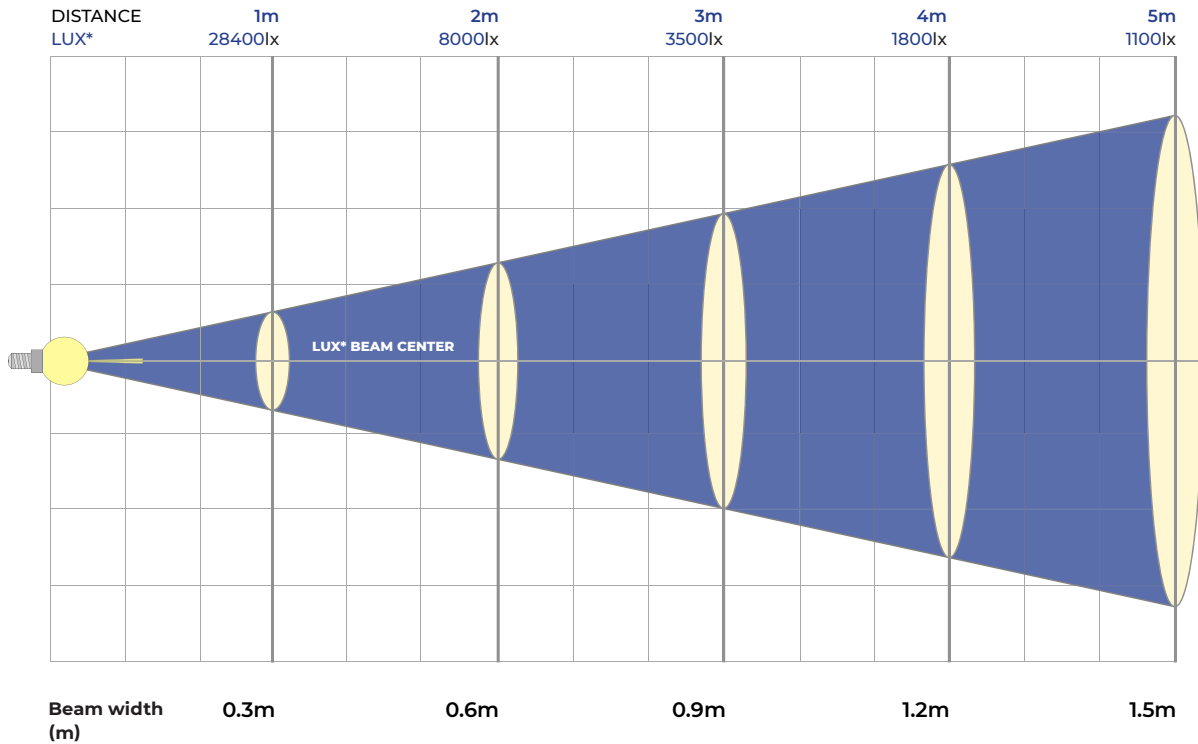

NARROW LENS 10°

BATTERY MODE:
FULL MODE: RGBL=255

Distance (m)	1m	2m	3m	4m	5m
Lux	28400lx	8000lx	3500lx	1800lx	1100lx
Diameter (m)	0.3m	0.6m	0.9m	1.2m	1.5m

NARROW LENS 10°

BATTERY MODE:
MED MODE: RGBL=255

BEAM ANGLE: 10°

Distance (m)	1m	2m	3m	4m	5m
Lux	22000lx	5700lx	2600lx	1400lx	800lx
Diameter (m)	0.3m	0.6m	0.9m	1.2m	1.5m

NARROW LENS 10°

BATTERY MODE:
ECO MODE: RGL=255

BEAM ANGLE: 10°

Distance (m)	1m	2m	3m	4m	5m
Lux	16000lx	4300lx	1800lx	1000lx	600lx
Diameter (m)	0.3m	0.6m	0.9m	1.2m	1.5m

NARROW LENS 10°

BATTERY MODE:
FULL MODE: R=255

BEAM ANGLE: 10°

Distance (m)	1m	2m	3m	4m	5m
Lux	5300lx	1300lx	500lx	200lx	100lx
Diameter (m)	0.3m	0.6m	0.9m	1.2m	1.5m

NARROW LENS 10°

BATTERY MODE:
FULL MODE: G=255

BEAM ANGLE: 10°

Distance (m)	1m	2m	3m	4m	5m
Lux	12400lx	3100lx	1300lx	700lx	400lx
Diameter (m)	0.3m	0.6m	0.9m	1.2m	1.5m

NARROW LENS 10°

BATTERY MODE:
FULL MODE: B=255

BEAM ANGLE: 10°

Distance (m)	1m	2m	3m	4m	5m
Lux	500lx	171lx	73lx	39lx	22lx
Diameter (m)	0.3m	0.6m	0.9m	1.2m	1.5m