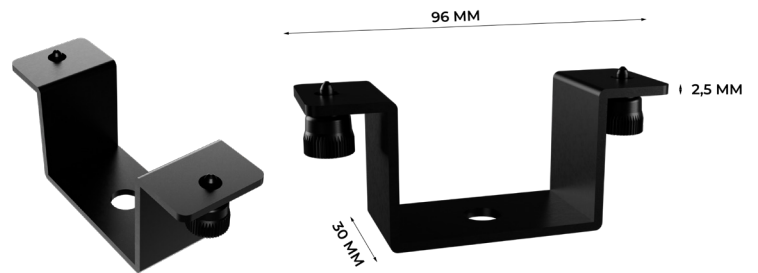

HANGING BRACKET HYDRO B60