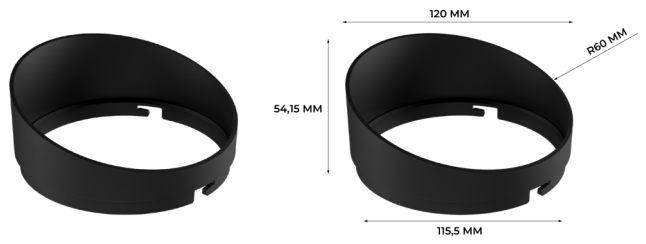

HALF SNOOT HYDRO B60