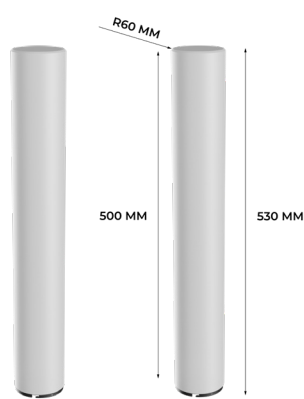

LED TUBE 80 HYDRO B60