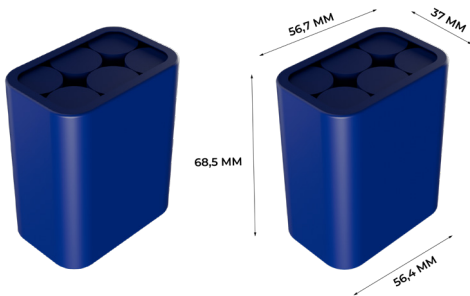

PHYSICAL

IP Rating	IP65
Cooling	Aluminum cooling
Pan / Tilt Lock	No
Signal Connection	REAN XRL
Data Connection	REAN XRL
Power Connection	POWER CON TRUE ONE
Dimensions Inner Box	26.50*21*17.50
Weight	1.5KG
Dimensions Master Carton	27.50*43*36
QTY Master Carton	4
Working temperature range	-15 ~ 45 °C

BODY

Hardware on-board	Yes
Pan	No
Tilt	No
Pan/Tilt Resolution	No
Body Colour	BLACK OR WHITE

CERTIFICATIONS / APPROVALS

Certifications CE, RoHs

ACCESSORIES

Accessories Included	Filters IRC Remote control, Power adapter
Accessories Optional	Battery Hydro B60 AB60-001 Led Ball 50 Hydro B60 AB60-002 Led Tube 11 Hydro B60 AB60-003 Led Tube 50 Hydro B60 AB60-004 Led Tube 80 Hydro B60 AB60-005 Chrome Cover Hydro B60 AB60-006 White Cover Hydro B60 AB60-006 Floor Stand Hydro B60 AB60-007 Hanging Bracket Hydro B60 AB60-008 Half Snoot Hydro B60 AB60-009 Case for 6 x Hydro B60 AB60-010

ACCESSORIES

BATTERY HYDRO B60