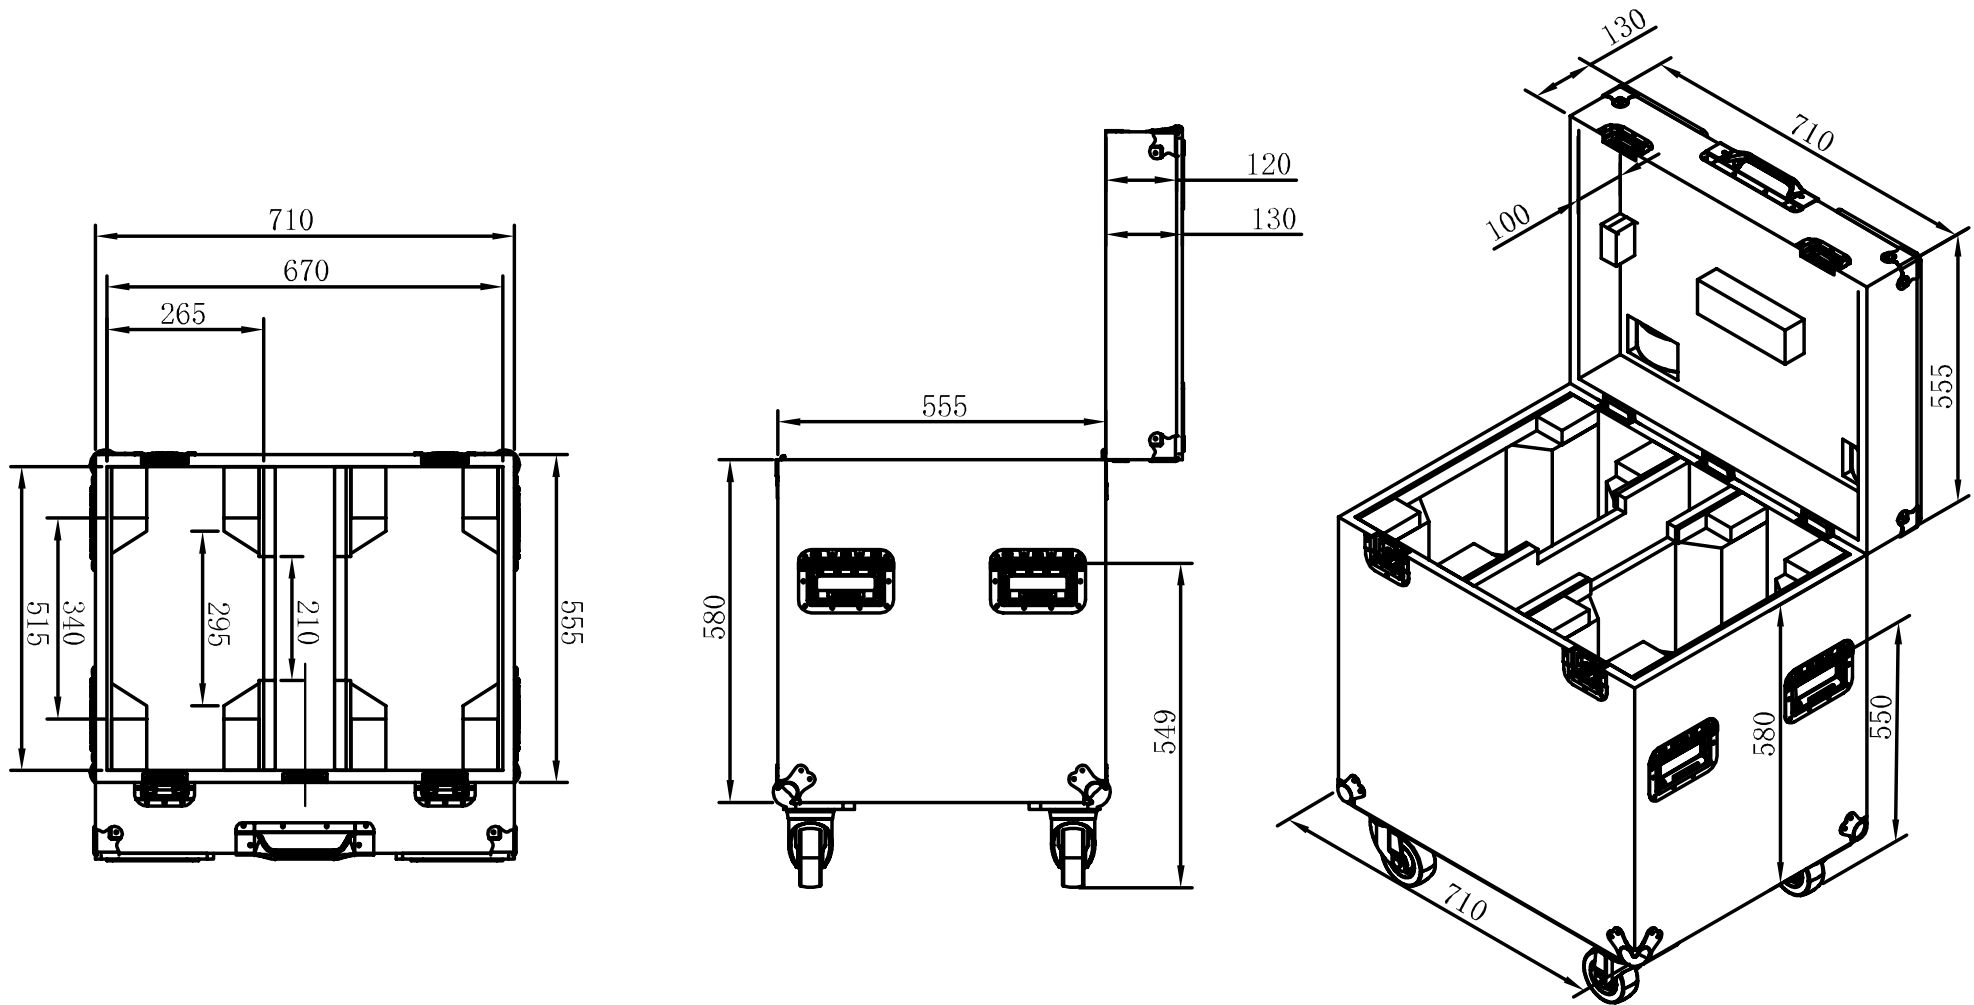

# TECHNICAL DRAWING | Flightcase HALLEY H450 | Triton-Blue

TRITON BLUE

**Triton Blue - [www.triton-blue.com](http://www.triton-blue.com).**

Triton Blue is a brand of Siluj Iluminación S.L. | Calle La Raya 110, P.I. Trobajo del Camino, 24010 León, Spain. - Tfno: +34 987 261 335 - [info@siluj.com](mailto:info@siluj.com)  
The color and images contained in this brochure are not necessarily representative of actual colors. Specifications are subject to change without notice.