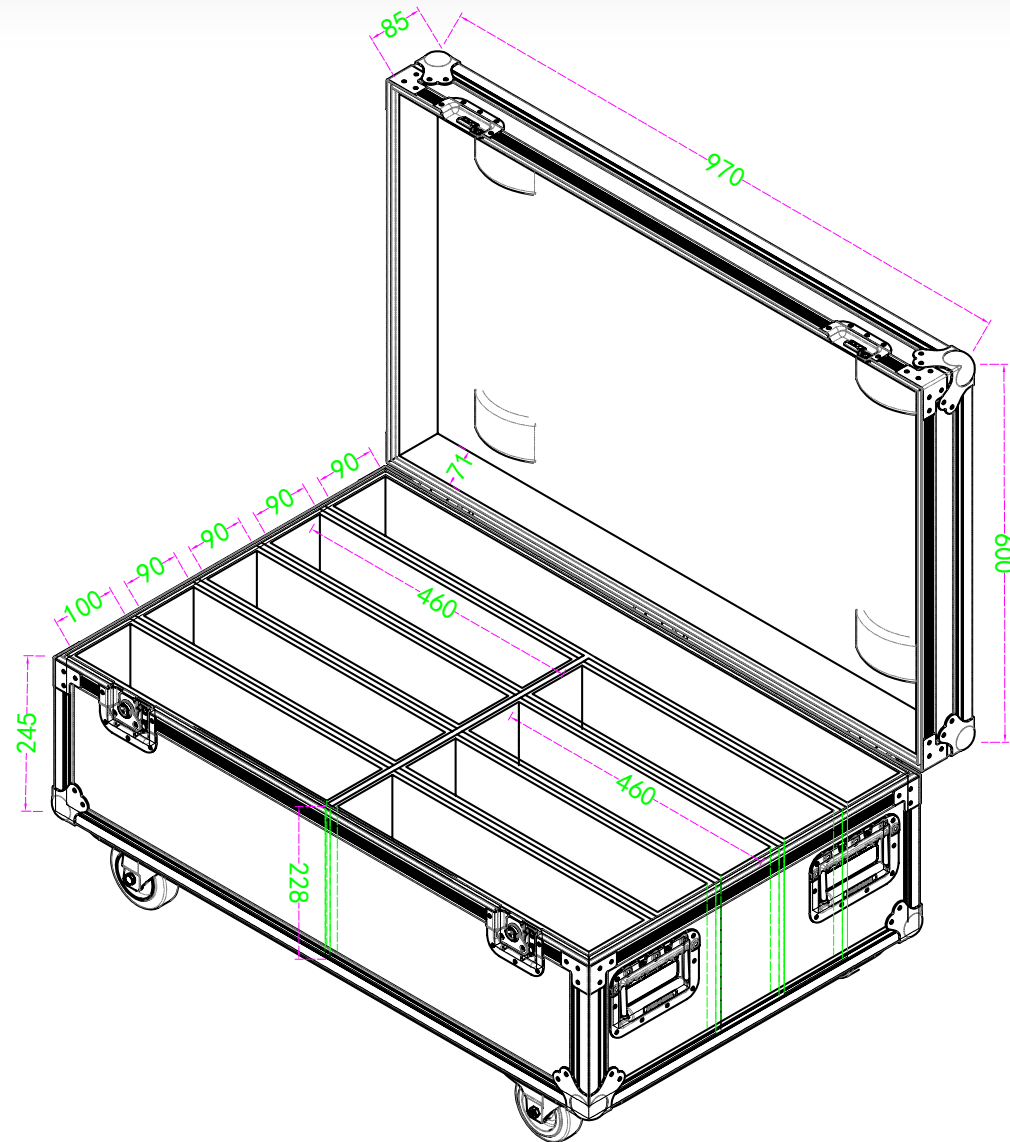

TECHNICAL DRAWING | Flightcase KOSMOS 270 IP65 | Triton-Blue

TRITON BLUE

Triton Blue - www.triton-blue.com.

Triton Blue is a brand of Siluj Iluminación S.L. | Calle La Raya 110, P.I. Trabajo del Camino, 24010 León, Spain. - Tfno: +34 987 261 335 - info@siluj.com
The color and images contained in this brochure are not necessarily representative of actual colors. Specifications are subject to change without notice.