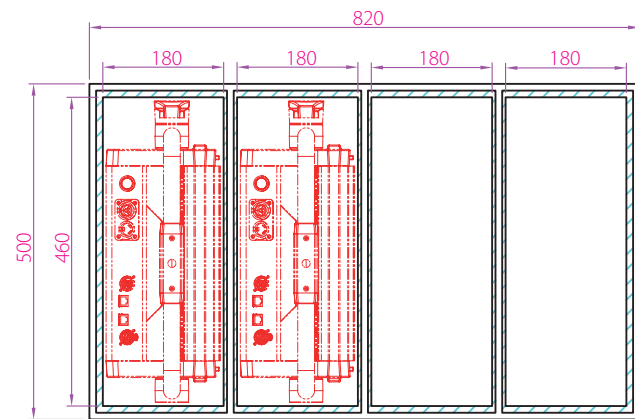

DIMENSIONS DRAWING | FLIGHTCASE for NEPTUNE 200 | Triton-Blue

TRITON BLUE

Triton Blue - www.triton-blue.com.

Triton Blue is a brand of Siluj Iluminación S.L. | Calle La Raya 110, P.I. Trobajo del Camino, 24010 León, Spain. - Tfno: +34 987 261 335 - info@siluj.com
The color and images contained in this brochure are not necessarily representative of actual colors. Specifications are subject to change without notice.