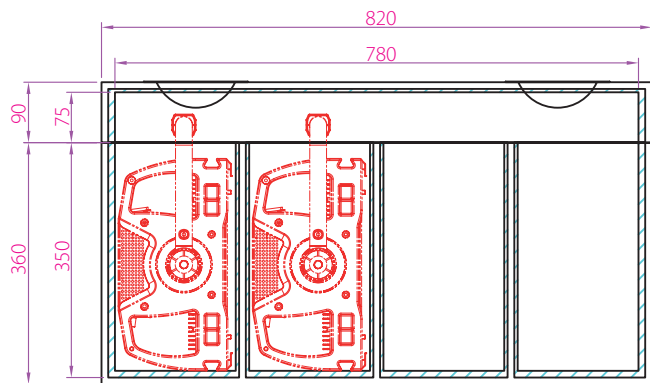

DIMENSIONS DRAWING | FLIGHTCASE for NEPTUNE 200 | Triton-Blue

TRITON BLUE

Triton Blue - www.triton-blue.com.

Triton Blue is a brand of Siluj Iluminación S.L. | Calle La Raya 110, P.I. Trobajo del Camino, 24010 León, Spain. - Tfno: +34 987 261 335 - info@siluj.com
The color and images contained in this brochure are not necessarily representative of actual colors. Specifications are subject to change without notice.