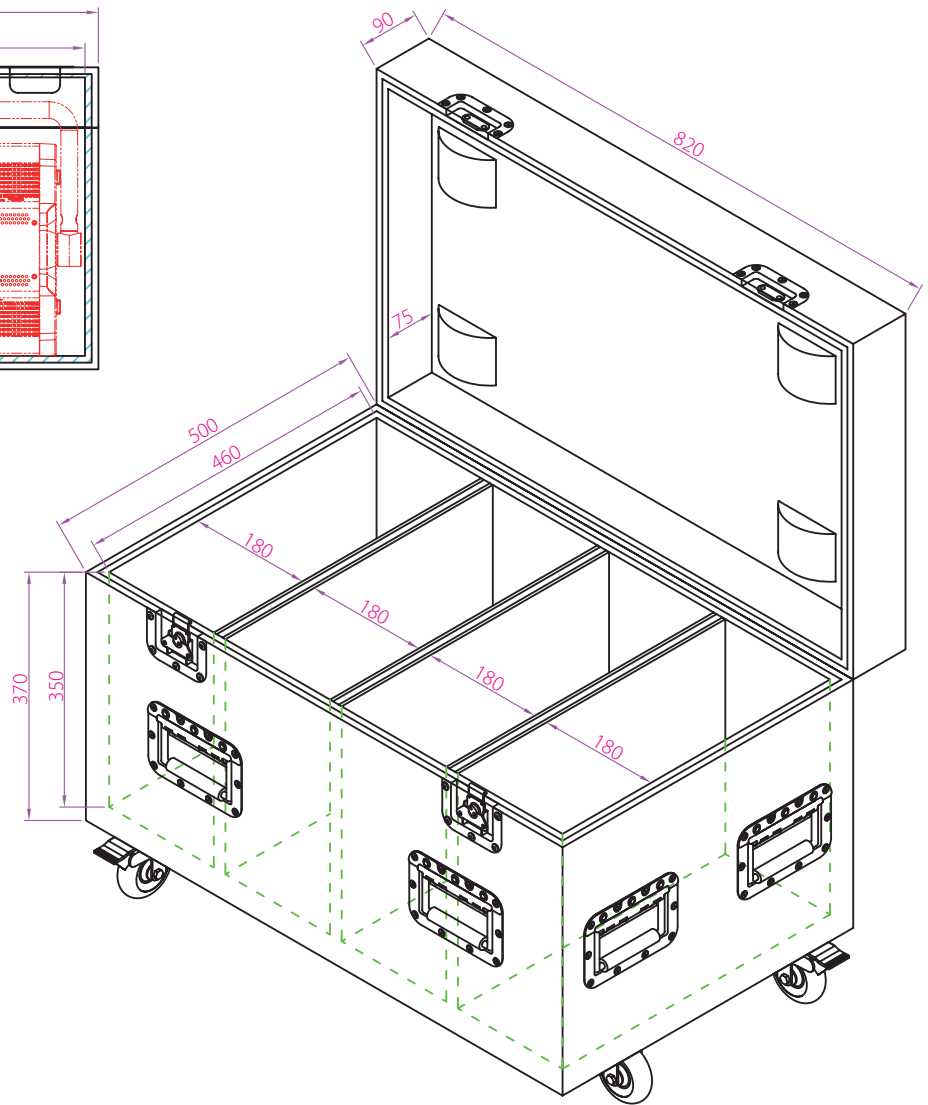

DIMENSIONS DRAWING | FLIGHTCASE for NEPTUNE 200 | Triton-Blue

TRITON BLUE

Triton Blue - www.triton-blue.com.

Triton Blue is a brand of Siluj Iluminación S.L. | Calle La Raya 110, P.I. Trobajo del Camino, 24010 León, Spain. - Tfno: +34 987 261 335 - info@siluj.com
The color and images contained in this brochure are not necessarily representative of actual colors. Specifications are subject to change without notice.