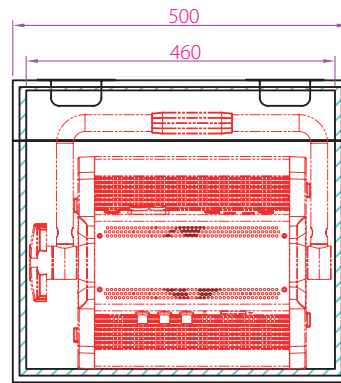

DIMENSIONS DRAWING | FLIGHTCASE for NEPTUNE 200 | Triton-Blue

TRITON BLUE

Triton Blue - www.triton-blue.com.

Triton Blue is a brand of Siluj Iluminación S.L. | Calle La Raya 110, P.I. Trobajo del Camino, 24010 León, Spain. - Tfno: +34 987 261 335 - info@siluj.com
The color and images contained in this brochure are not necessarily representative of actual colors. Specifications are subject to change without notice.