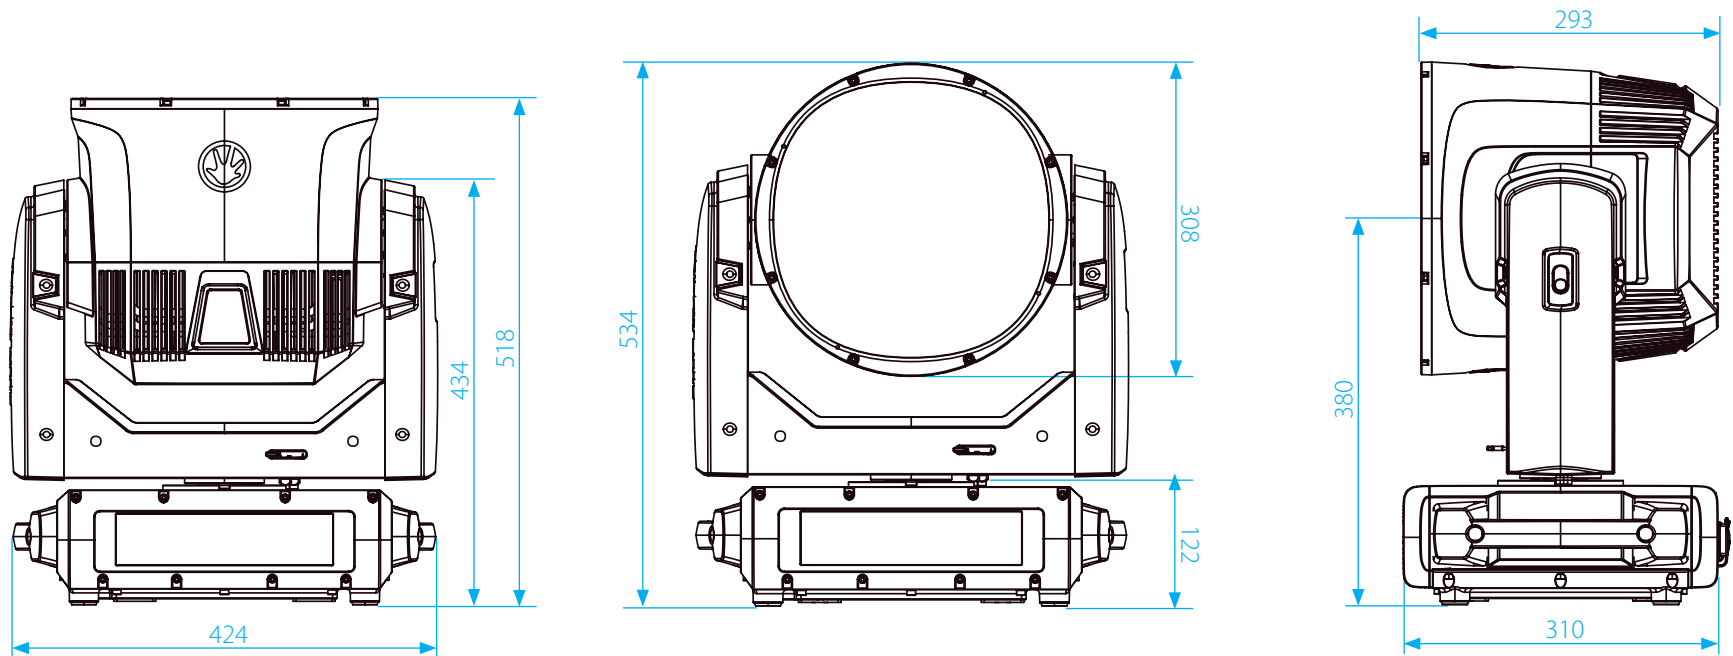

DIMENSIONS DRAWING | PHYTON 1140 | Triton-Blue

TRITON BLUE

Triton Blue - www.triton-blue.com.

Triton Blue is a brand of Siluj Iluminación S.L. | Calle La Raya 110, P.I. Trabajo del Camino, 24010 León, Spain. - Tfno: +34 987 261 335 - info@siluj.com
The color and images contained in this brochure are not necessarily representative of actual colors. Specifications are subject to change without notice.