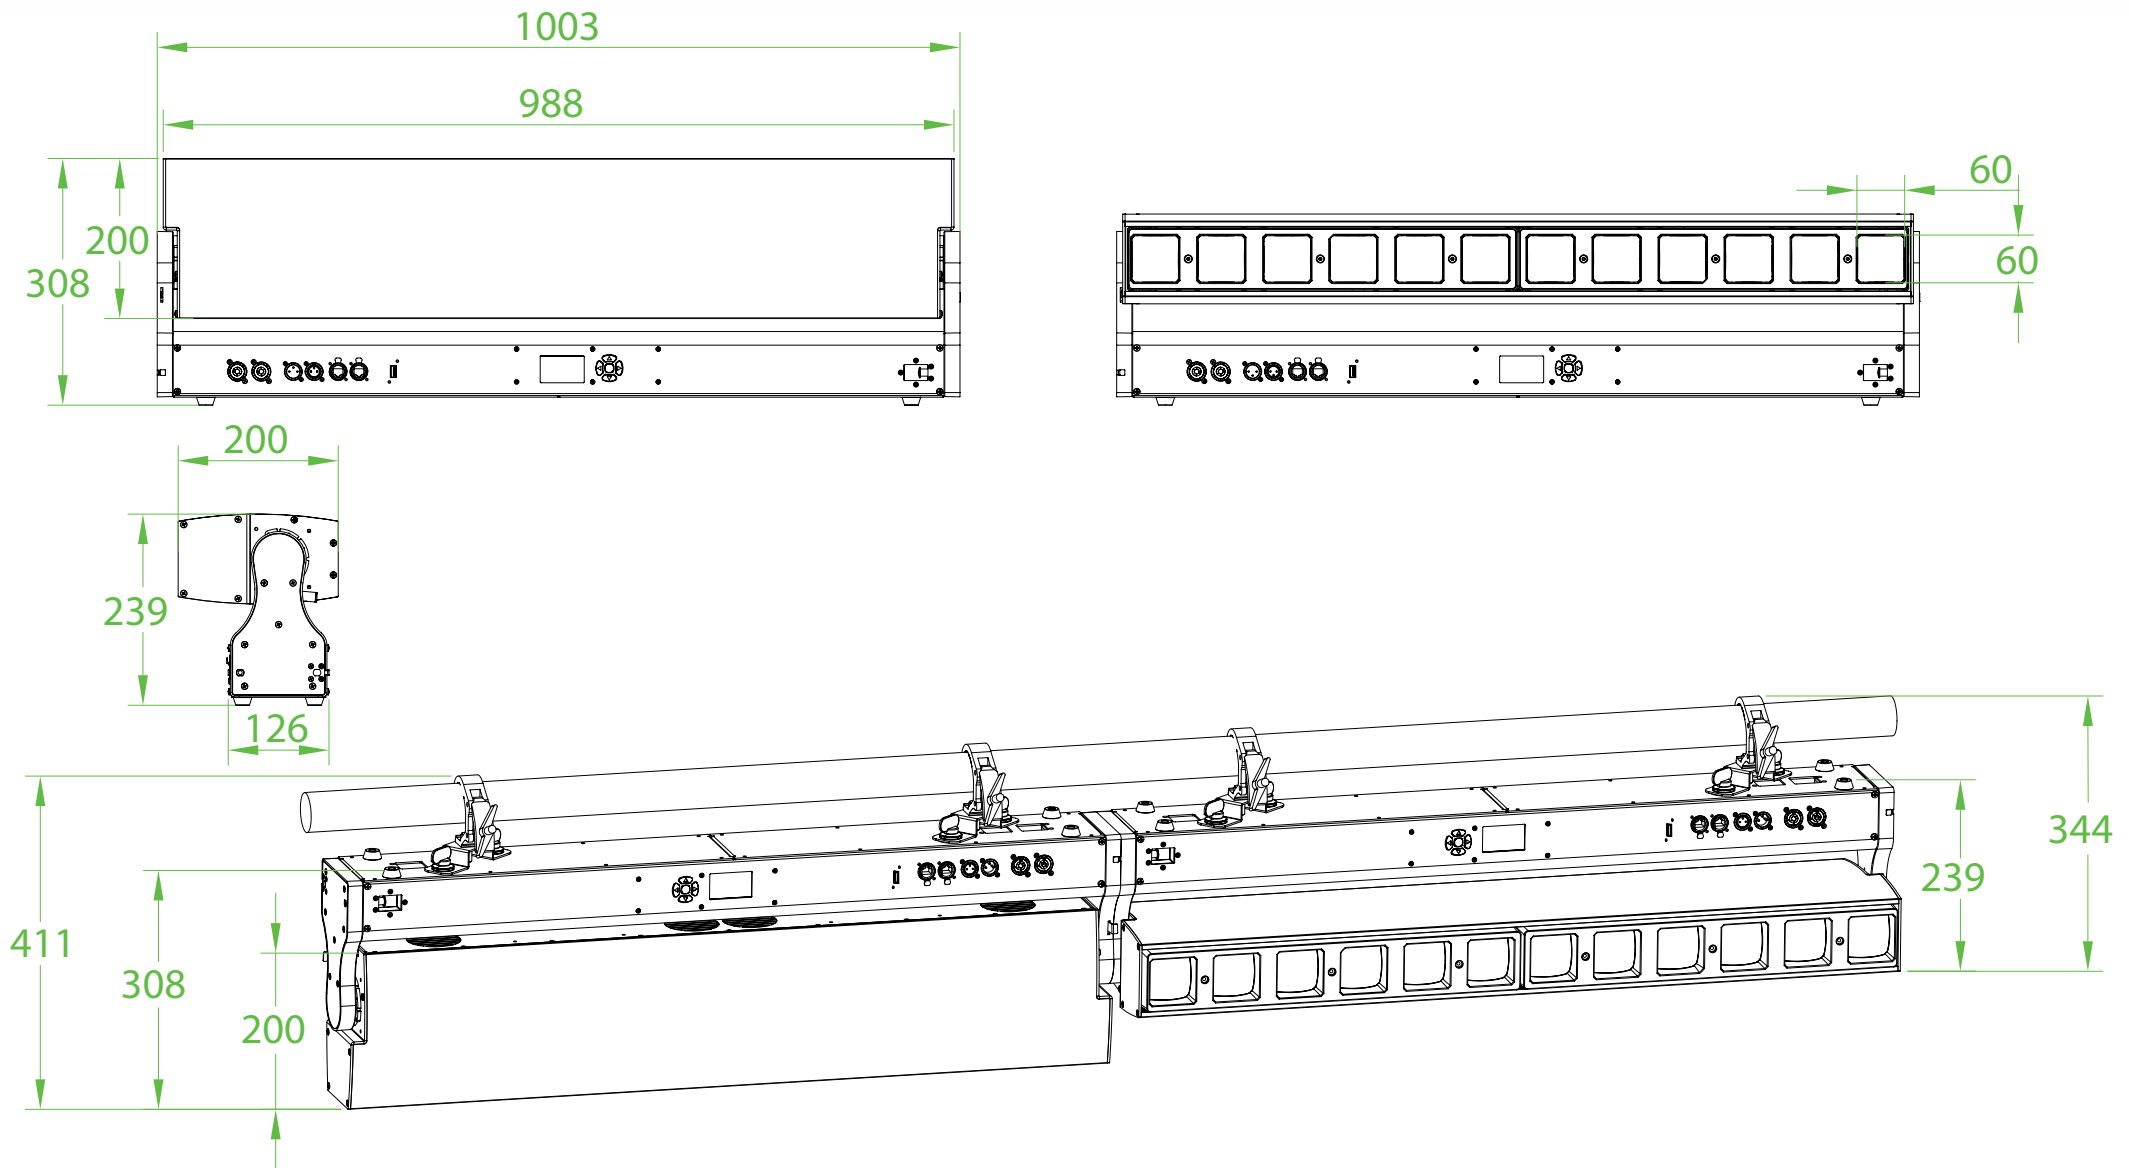

# DIMENSIONS DRAWING | Solar 480 | Triton-Blue

TRITON BLUE

**Triton Blue - [www.triton-blue.com](http://www.triton-blue.com).**

Triton Blue is a brand of Siluj Iluminación S.L. | Calle La Raya 110, P.I. Trobajo del Camino, 24010 León, Spain. - Tfno: +34 987 261 335 - [info@siluj.com](mailto:info@siluj.com)  
 The color and images contained in this brochure are not necessarily representative of actual colors. Specifications are subject to change without notice.