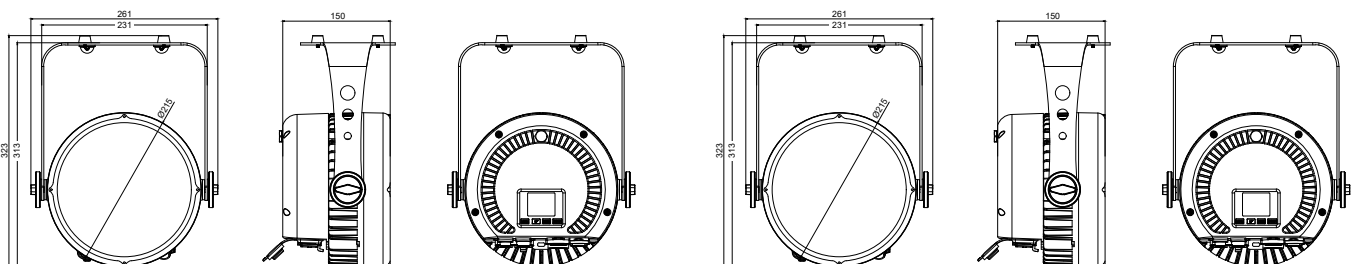

Luminous Flux: B30:G135:R75:W130:P3:Y65

Optical Aperture: 45-degree beam angle

Control Options: DMX512 compatible

DMX Channels: 6 or 10 channels

RDM: Yes

Display: TFT screen

IP Rating: IP65

Physical Dimensions:
Measures 267 x 234 x 215
mm and weights 5,2 Kg

AQUA 200

AQUA 200 WW

DIMENSIONS

AQUA SERIES

AQUA 200, AQUA 200 WW, AQUA 120, AQUA 120 WW & AQUA 180

TRITON BLUE

AQUA 120

AQUA 120 WW

DIMENSIONS

AQUA 180

DIMENSIONS

TRITON BLUE