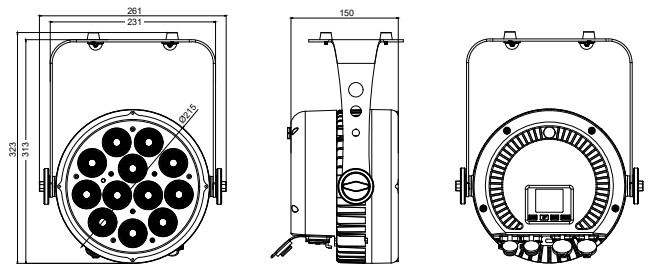

Luminous Flux: B30:G135:R75:W130:P3:Y65

Optical Aperture: 45-degree beam angle

Control Options: DMX512 compatible

DMX Channels: 6 or 10 channels

RDM: Yes

Display: TFT screen

IP Rating: IP65

Physical Dimensions:
Measures 267 x 234 x 215
mm and weights 5,2 Kg

AQUA 200

AQUA 200 WW

DIMENSIONS

AQUA SERIES

AQUA 200, AQUA 200 WW, AQUA 120, AQUA 120 WW & AQUA 180

TRITON BLUE

AQUA 120

AQUA 120 WW

DIMENSIONS

AQUA 180

DIMENSIONS

TRITON BLUE