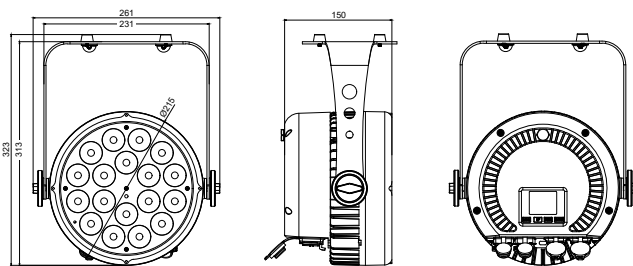

Luminous Flux: B30:G135:R75:W130:P3:Y65

Optical Aperture: 45-degree beam angle

Control Options: DMX512 compatible

DMX Channels: 6 or 10 channels

RDM: Yes

Display: TFT screen

IP Rating: IP65

Physical Dimensions:
Measures 267 x 234 x 215
mm and weights 5,2 Kg

AQUA 200

AQUA 200 WW

DIMENSIONS

AQUA SERIES

AQUA 200, AQUA 200 WW, AQUA 120, AQUA 120 WW & AQUA 180

TRITON BLUE

AQUA 120

AQUA 120 WW

DIMENSIONS

AQUA 180

DIMENSIONS

TRITON BLUE