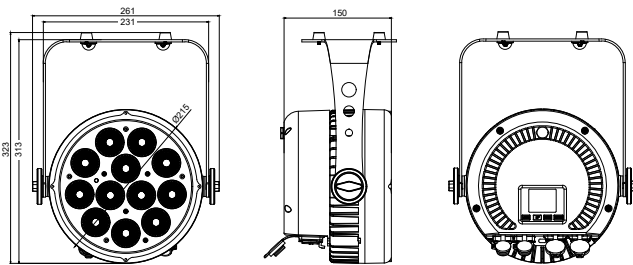

Luminous Flux: B30:G135:R75:W130:P3:Y65

Optical Aperture: 45-degree beam angle

Control Options: DMX512 compatible

DMX Channels: 6 or 10 channels

RDM: Yes

Display: TFT screen

IP Rating: IP65

Physical Dimensions:
Measures 267 x 234 x 215
mm and weights 5,2 Kg

AQUA 200

AQUA 200 WW

DIMENSIONS

AQUA SERIES

AQUA 200, AQUA 200 WW, AQUA 120, AQUA 120 WW & AQUA 180

TRITON BLUE

AQUA 120

AQUA 120 WW

DIMENSIONS

AQUA 180

DIMENSIONS

TRITON BLUE