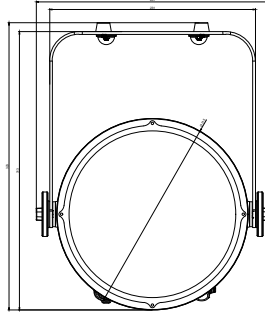

**RDM:** Yes

**Display:** TFT screen

**IP Rating:** IP65

**Physical Dimensions:**

Measures 267 x 234 x 215 mm and weights 5,1 Kg