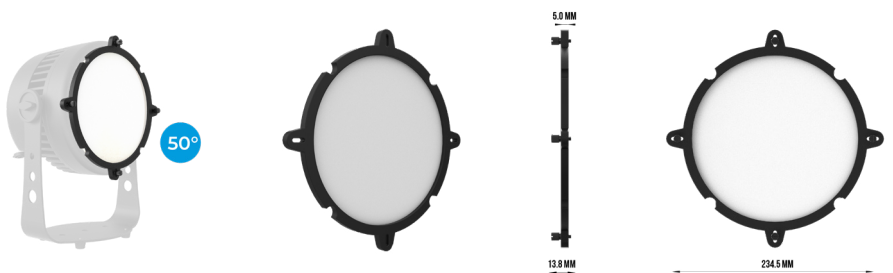

AQUA DIFFUSER 50°