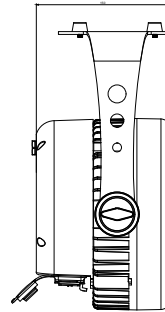

**RDM:** Yes

**Display:** TFT screen

**IP Rating:** IP65

**Physical Dimensions:**

Measures 267 x 234 x 215 mm and weights 5,1 Kg