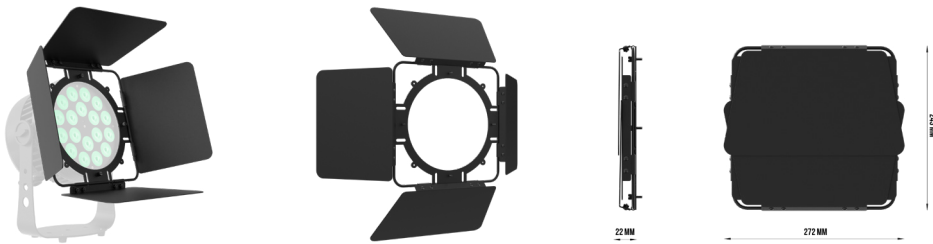

ACCESSORIES

BARNDOOR

Materials Iron
Colors Black
Measure L272 x W243 x H22 mm
Weight 1.235kg

DIFFUSER

Materials ABS Plastic+Acrylic
Colors Black+White
Measure 234.5 x 13.8 mm
Weight 0.096kg

FLIGHTCASE

Materials Plywood+Aluminum alloy+TPR wheel+EVA
Colors Black
Measure L1095 x W515 x H460 mm
Weight 22.4kg

CERTIFICATIONS / APPROVALS

Certifications CE, RoHs

ACCESSORIES

AQUA BARNDOOR