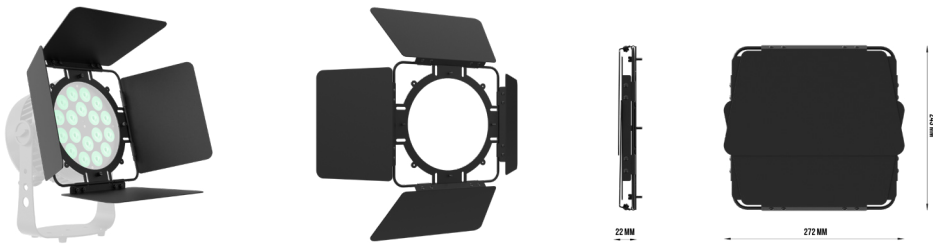

GENERAL INFO

Brand	Triton Blue
Model Name	Aqua 200
Code Number	10286868
EAN Number	7427254442111

LIGHT SOURCE

Source	200W RGBA 4in1 COB LED
CCT	
Luminous Flux	R2200:G3700:B900:A3100
Lux	R359:G:465:B:230:A442@3m
Source Life Expectancy	50,000 hours
Optical aperture degrees	60degree

WHAT INSIDE THE BOX?

1 x Aqua 200
1 x User Manual
1 x Power Cable
1 x Bracket

ACCESSORIES

BARNDOOR

Materials Iron
Colors Black
Measure L272 x W243 x H22 mm
Weight 1.235kg

DIFFUSER

Materials ABS Plastic+Acrylic
Colors Black+White
Measure 234.5 x 13.8 mm
Weight 0.096kg

FLIGHTCASE

Materials Plywood+Aluminum alloy+TPR wheel+EVA
Colors Black
Measure L1095 x W515 x H460 mm
Weight 22.4kg

CERTIFICATIONS / APPROVALS

Certifications CE, RoHs

ACCESSORIES

AQUA BARNDOOR

AQUA DIFFUSER 50°