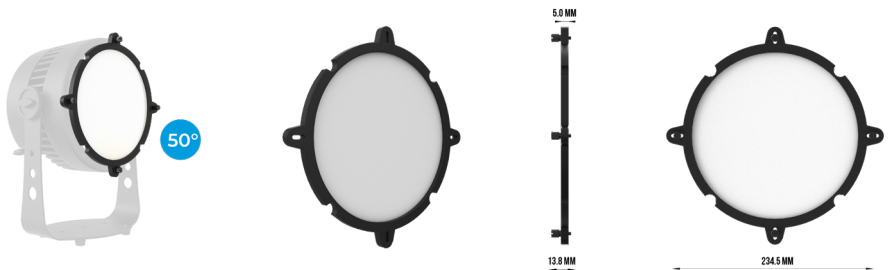

GENERAL INFO

Brand	Triton Blue
Model Name	Aqua 200
Code Number	10286868
EAN Number	7427254442111

LIGHT SOURCE

Source	200W RGBA 4in1 COB LED
CCT	
Luminous Flux	R2200:G3700:B900:A3100
Lux	R359:G:465:B:230:A442@3m
Source Life Expectancy	50,000 hours
Optical aperture degrees	60degree

PHYSICAL

IP Rating	IP65
Cooling	Convection cooling
Suspension and Fixing	Yes
Signal Connection	DMX512
Data Connection	IP65 5-pin XLR socket
Power Connection	IP65 Powercon True In/Out
Dimensions Inner Box	L365 x W305 x H220 mm
Weight	5.1kg
Inrush Current	Repeated
Dimensions Master Carton	L635 x W385 x H285 mm
QTY Master Carton	2
Working temperature range	'-20~45°

WHAT INSIDE THE BOX?

1 x Aqua 200
1 x User Manual
1 x Power Cable
1 x Bracket

ACCESSORIES

BARNDOOR

Materials Iron
Colors Black
Measure L272 x W243 x H22 mm
Weight 1.235kg

DIFFUSER

Materials ABS Plastic+Acrylic
Colors Black+White
Measure 234.5 x 13.8 mm
Weight 0.096kg

FLIGHTCASE

Materials Plywood+Aluminum alloy+TPR wheel+EVA
Colors Black
Measure L1095 x W515 x H460 mm
Weight 22.4kg

CERTIFICATIONS / APPROVALS

Certifications CE, RoHs

ACCESSORIES

AQUA BARNDOOR

AQUA DIFFUSER 50°