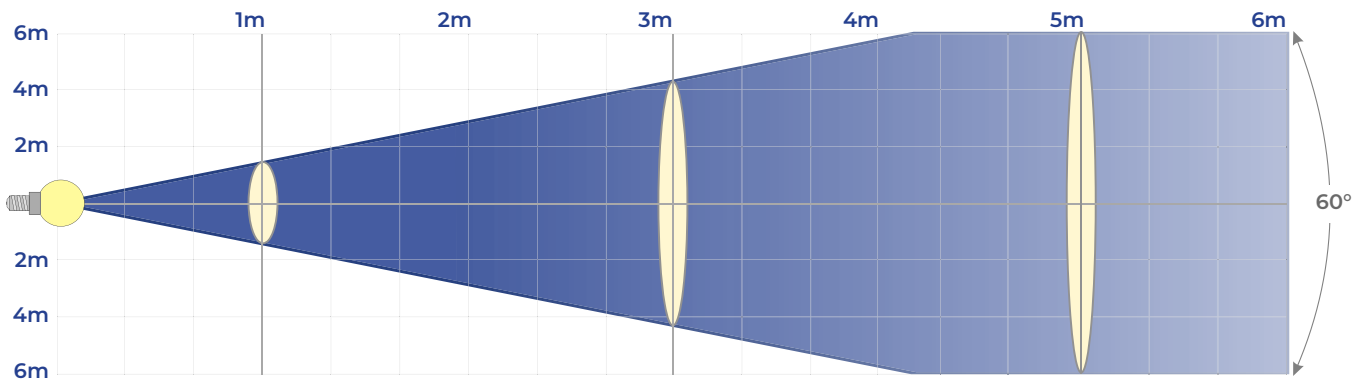

AQUA FLIGHTCASE

DISTANCE (m)	1.5m (60°)	4.1m (60°)	6.8m (60°)
Lux			
CW	6005lx	880lx	400lx
WW	4365lx	644lx	310lx
ALL	9150lx	1410lx	650lx

DISTANCE (m)	1 m		3 m		5 m	
	Lux60°	Diameter60°	Lux60°	Diameter60°	Lux60°	Diameter60°
CW	6005lx	1.5 m	880lx	4.1 m	400lx	6.8 m
WW	4365lx		644lx		310lx	
ALL	9150lx		1410lx		650lx	