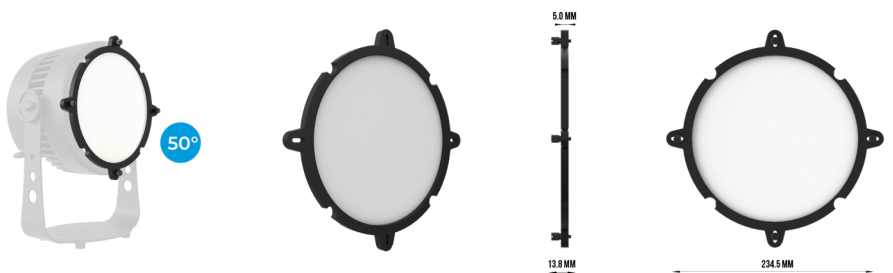

RDM: Yes

Display: TFT screen

IP Rating: IP65

Physical Dimensions:
Measures 267 x 234 x 215 mm and weights 5,1 Kg

GENERAL INFO

Brand	Triton Blue
Model Name	Aqua 200 WW
Code Number	10286856
EAN Number	7427254442005

WHAT INSIDE THE BOX?

1 x Aqua 200 WW
1 x User Manual
1 x Power Cable
1 x Bracket

ACCESSORIES

BARNDOOR

Materials Iron
 Colors Black
 Measure L272 x W243 x H22 mm
 Weight 1.235kg

DIFFUSER

Materials ABS Plastic+Acrylic
 Colors Black+White
 Measure 234.5 x 13.8 mm
 Weight 0.096kg

FLIGHTCASE

Materials Plywood+Aluminum alloy+TPR wheel+EVA
 Colors Black
 Measure L1095 x W515 x H460 mm
 Weight 22.4kg

CERTIFICATIONS / APPROVALS

Certifications CE, RoHs

ACCESSORIES

AQUA BARNDOOR

AQUA DIFFUSER 50°

AQUA FLIGHTCASE

DISTANCE (m)	1.5m (60°)	4.1m (60°)	6.8m (60°)
Lux			
CW	6005lx	880lx	400lx
WW	4365lx	644lx	310lx
ALL	9150lx	1410lx	650lx

DISTANCE (m)	1 m		3 m		5 m	
	Lux60°	Diameter60°	Lux60°	Diameter60°	Lux60°	Diameter60°
CW	6005lx	1.5 m	880lx	4.1 m	400lx	6.8 m
WW	4365lx		644lx		310lx	
ALL	9150lx		1410lx		650lx	