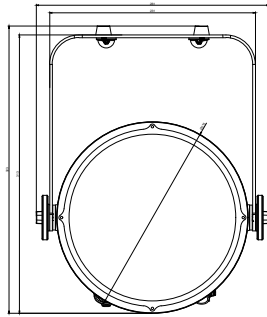

RDM: Yes

Display: TFT screen

IP Rating: IP65

Physical Dimensions:
Measures 267 x 234 x 215 mm and weights 5,1 Kg

GENERAL INFO

Brand	Triton Blue
Model Name	Aqua 200 WW
Code Number	10286856
EAN Number	7427254442005

PHYSICAL

IP Rating	IP65
Cooling	Convection cooling
Suspension and Fixing	Yes
Signal Connection	DMX512
Data Connection	IP65 5-pin XLR socket
Power Connection	IP65 Powercon True In/Out
Dimensions Inner Box	L365 x W305 x H220 mm
Weight	5.1kg
Inrush Current	Repeated
Dimensions Master Carton	L635 x W385 x H285 mm
QTY Master Carton	2
Working temperature range	'-20~45°

WHAT INSIDE THE BOX?

1 x Aqua 200 WW
1 x User Manual
1 x Power Cable
1 x Bracket

ACCESSORIES

BARNDOOR

Materials Iron
 Colors Black
 Measure L272 x W243 x H22 mm
 Weight 1.235kg

DIFFUSER

Materials ABS Plastic+Acrylic
 Colors Black+White
 Measure 234.5 x 13.8 mm
 Weight 0.096kg