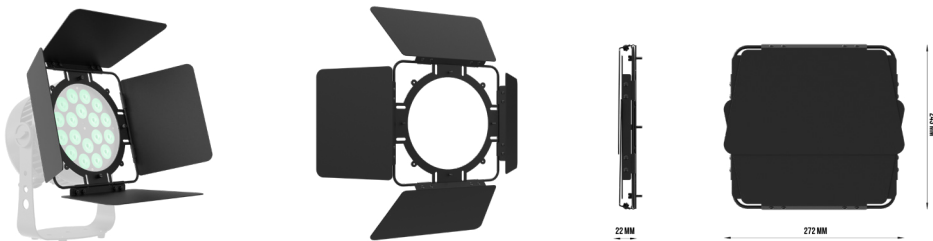

WHAT INSIDE THE BOX?

1 x Aqua 200 WW
1 x User Manual
1 x Power Cable
1 x Bracket

ACCESSORIES

BARNDOOR

Materials Iron
 Colors Black
 Measure L272 x W243 x H22 mm
 Weight 1.235kg

DIFFUSER

Materials ABS Plastic+Acrylic
 Colors Black+White
 Measure 234.5 x 13.8 mm
 Weight 0.096kg

FLIGHTCASE

Materials Plywood+Aluminum alloy+TPR wheel+EVA
 Colors Black
 Measure L1095 x W515 x H460 mm
 Weight 22.4kg

CERTIFICATIONS / APPROVALS

Certifications CE, RoHs

ACCESSORIES

AQUA BARNDOOR

AQUA DIFFUSER 50°