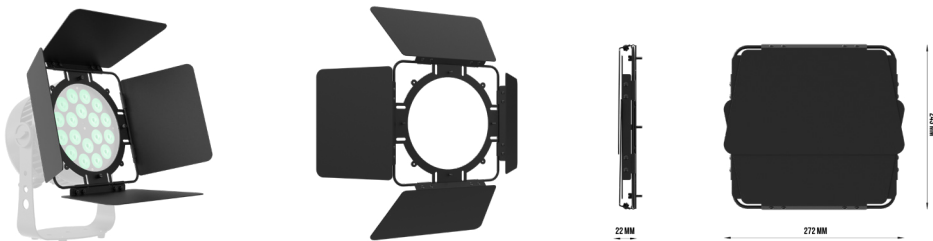

ACCESSORIES

BARNDOOR

Materials Iron
Colors Black
Measure L272 x W243 x H22 mm
Weight 1.235kg

DIFFUSER

Materials ABS Plastic+Acrylic
Colors Black+White
Measure 234.5 x 13.8 mm
Weight 0.096kg

FLIGHTCASE

Materials Plywood+Aluminum alloy+TPR wheel+EVA
Colors Black
Measure L1095 x W515 x H460 mm
Weight 22.4kg

CERTIFICATIONS / APPROVALS

Certifications CE, RoHs

ACCESSORIES

AQUA BARNDOOR