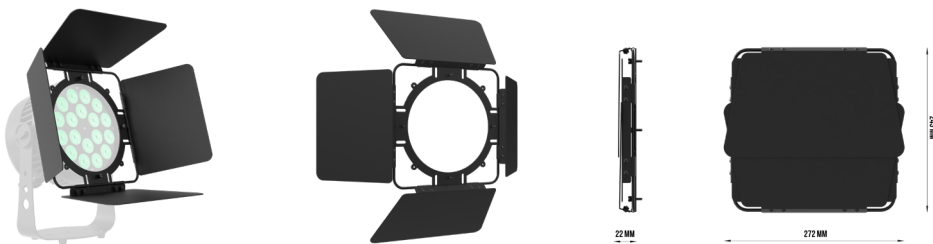

WHAT INSIDE THE BOX?

1 x Aqua 120
1 x User Manual
1 x Power Cable
1 x Bracket
1 x IR remote

ACCESSORIES

BARNDOOR

Materials Iron
 Colors Black
 Measure L272 x W243 x H22 mm
 Weight 1.235kg

DIFFUSER

Materials ABS Plastic+Acrylic
 Colors Black+White
 Measure 234.5 x 13.8 mm
 Weight 0.096kg

FLIGHTCASE

Materials Plywood+Aluminum alloy+TPR wheel+EVA
 Colors Black
 Measure L1095 x W515 x H460 mm
 Weight 22.4kg

CERTIFICATIONS / APPROVALS

Certifications CE, RoHs

ACCESSORIES

AQUA BARNDOOR

AQUA DIFFUSER 50°