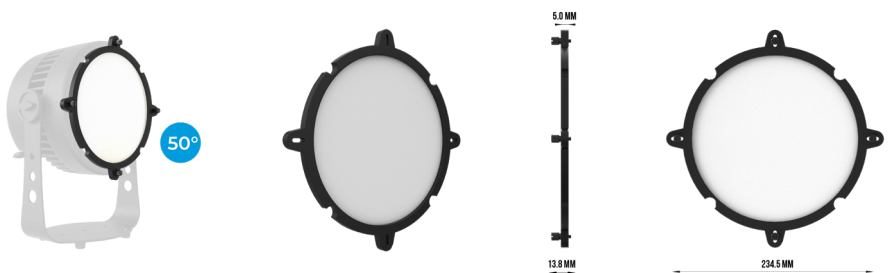

GENERAL INFO

Brand	Triton Blue
Model Name	Aqua 120
Code Number	10286857
EAN Number	7427254442012

LIGHT SOURCE

Source	12x10W RGBWA+UV 6in1 LED
CCT	
Luminous Flux	B30:G135:R75:W130:P3:Y65 R776:G1148:B233:W1391:
Lux	A526:UV248@3m
Source Life Expectancy	50,000 hours
Optical aperture degrees	25degree

PHYSICAL

IP Rating	IP65
Cooling	Convection cooling
Suspension and Fixing	Yes
Signal Connection	DMX512
Data Connection	IP65 5-pin XLR socket
Power Connection	IP65 Powercon True In/Out
Dimensions Inner Box	L365 x W305 x H220 mm
Weight	5.2kg
Inrush Current	Repeated
Dimensions Master Carton	L635 x W385 x H285 mm
QTY Master Carton	2
Working temperature range	'-20~45°

WHAT INSIDE THE BOX?

1 x Aqua 120
1 x User Manual
1 x Power Cable
1 x Bracket
1 x IR remote

ACCESSORIES

BARNDOOR

Materials Iron
 Colors Black
 Measure L272 x W243 x H22 mm
 Weight 1.235kg

DIFFUSER

Materials ABS Plastic+Acrylic
 Colors Black+White
 Measure 234.5 x 13.8 mm
 Weight 0.096kg

FLIGHTCASE

Materials Plywood+Aluminum alloy+TPR wheel+EVA
 Colors Black
 Measure L1095 x W515 x H460 mm
 Weight 22.4kg

CERTIFICATIONS / APPROVALS

Certifications CE, RoHs

ACCESSORIES

AQUA BARNDOOR

AQUA DIFFUSER 50°