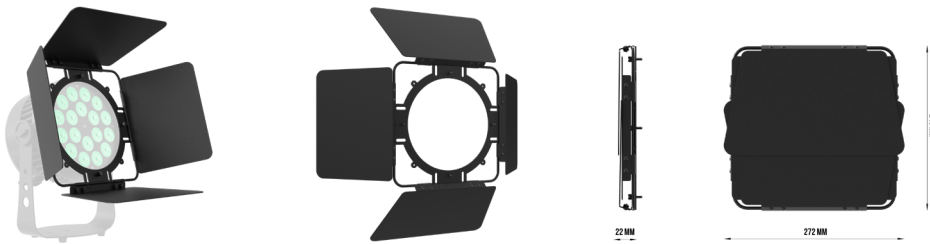

WHAT INSIDE THE BOX?

1 x Aqua 120
1 x User Manual
1 x Power Cable
1 x Bracket
1 x IR remote

ACCESSORIES

BARNDOOR

Materials Iron
Colors Black
Measure L272 x W243 x H22 mm
Weight 1.235kg

DIFFUSER

Materials ABS Plastic+Acrylic
Colors Black+White
Measure 234.5 x 13.8 mm
Weight 0.096kg

FLIGHTCASE

Materials Plywood+Aluminum alloy+TPR wheel+EVA
Colors Black
Measure L1095 x W515 x H460 mm
Weight 22.4kg

CERTIFICATIONS / APPROVALS

Certifications CE, RoHs

ACCESSORIES

AQUA BARNDOOR

AQUA DIFFUSER 50°