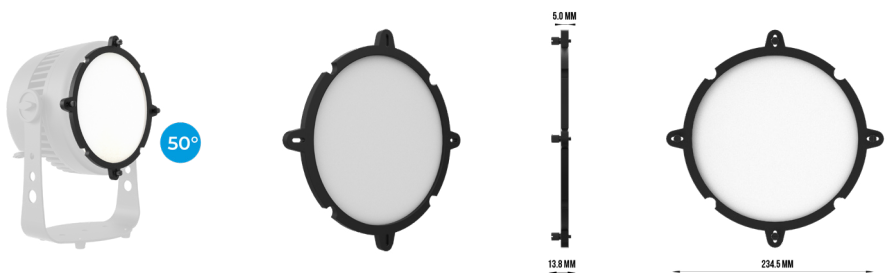

RDM: Yes

Display: TFT screen

IP Rating: IP65

Physical Dimensions:
Measures 267 x 234 x 215
mm and weights 5,2 Kg

GENERAL INFO

Brand	Triton Blue
Model Name	Aqua 120
Code Number	10286857
EAN Number	7427254442012

WHAT INSIDE THE BOX?

1 x Aqua 120
1 x User Manual
1 x Power Cable
1 x Bracket
1 x IR remote

ACCESSORIES

BARNDOOR

Materials Iron
Colors Black
Measure L272 x W243 x H22 mm
Weight 1.235kg

DIFFUSER

Materials ABS Plastic+Acrylic
Colors Black+White
Measure 234.5 x 13.8 mm
Weight 0.096kg

FLIGHTCASE

Materials Plywood+Aluminum alloy+TPR wheel+EVA
Colors Black
Measure L1095 x W515 x H460 mm
Weight 22.4kg

CERTIFICATIONS / APPROVALS

Certifications CE, RoHs

ACCESSORIES

AQUA BARNDOOR

AQUA DIFFUSER 50°