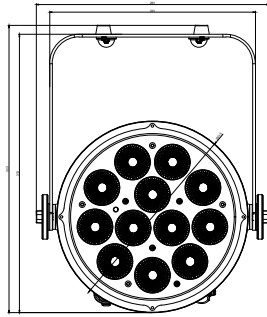

AQUA 120

AQUA SERIES

GENERAL INFO

Light Source: 12x10W RGBWA+UV 6in1 LED

Luminous Flux: B30:G135:R75:W130:P3:Y65

Optical Aperture: 25-degree beam angle

Control Options: DMX512 compatible

DMX Channels: 6 or 10 channels

RDM: Yes

Display: TFT screen

IP Rating: IP65

Physical Dimensions:
Measures 267 x 234 x 215
mm and weights 5,2 Kg

GENERAL INFO

Brand	Triton Blue
Model Name	Aqua 120
Code Number	10286857
EAN Number	7427254442012

PHYSICAL

IP Rating	IP65
Cooling	Convection cooling
Suspension and Fixing	Yes
Signal Connection	DMX512
Data Connection	IP65 5-pin XLR socket
Power Connection	IP65 Powercon True In/Out
Dimensions Inner Box	L365 x W305 x H220 mm
Weight	5.2kg
Inrush Current	Repeated
Dimensions Master Carton	L635 x W385 x H285 mm
QTY Master Carton	2
Working temperature range	'-20~45°

DISTANCE (m)	1m		3m		5m	
	Lux25°	Diameter25°	Lux25°	Diameter25°	Lux25°	Diameter25°
R	5130lx	0.6m	689lx	1.5m	247lx	2.4m
G	7579lx		1015lx		373lx	
B	245lx		33lx		12lx	
W	10100lx		1356lx		489lx	
A	2514lx		326lx		113lx	
UV	325lx		43lx		16lx	
ALL	16730lx		2302lx		824lx	