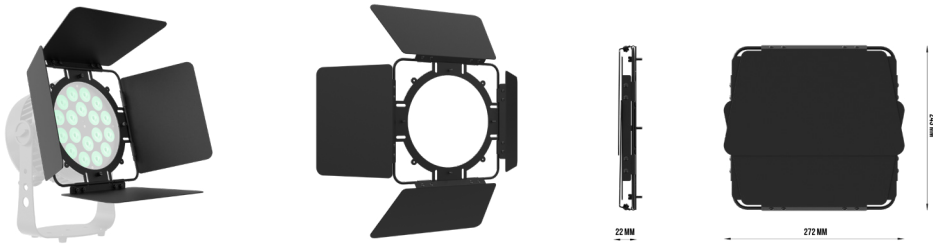

ACCESSORIES

BARNDOOR

Materials Iron
Colors Black
Measure L272 x W243 x H22 mm
Weight 1.235kg

DIFFUSER

Materials ABS Plastic+Acrylic
Colors Black+White
Measure 234.5 x 13.8 mm
Weight 0.096kg

FLIGHTCASE

Materials Plywood+Aluminum alloy+TPR wheel+EVA
Colors Black
Measure L1095 x W515 x H460 mm
Weight 22.4kg

CERTIFICATIONS / APPROVALS

Certifications CE, RoHs

ACCESSORIES

AQUA BARNDOOR