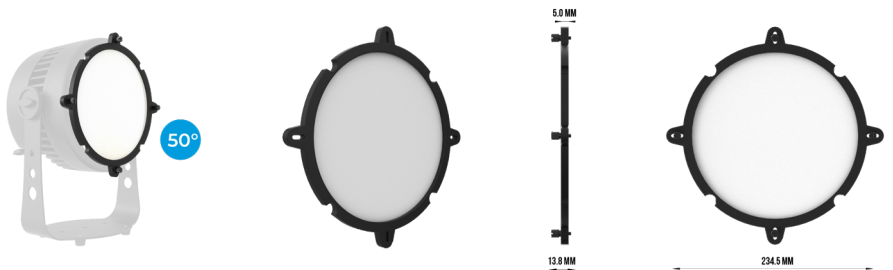

AQUA DIFFUSER 50°