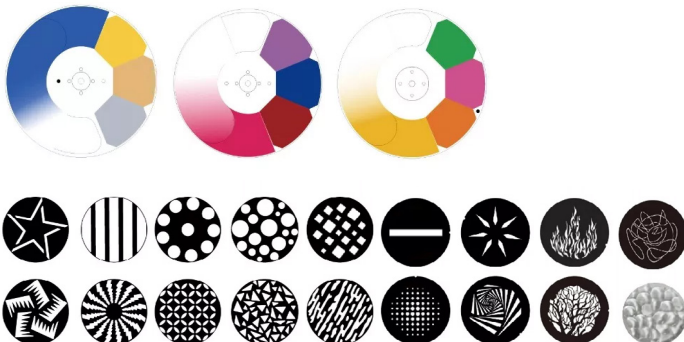

LIGHTING BEYOND ETERNITY

Experience the future of stage and event lighting with the Halley W1940Z, a groundbreaking fixture that pushes the limits of visual illumination. Armed with 19 powerful 40W 4in1 LED, the W1940Z offers unmatched brightness and exceptional color mixing, turning every event into a captivating visual journey. Its versatile zoom capability ranges from a sharp 4° to a broad 54°, enabling you to create everything from detailed, focused beams to wide, colorful washes that cover the entire stage. With the W1940Z, transform any space into a vibrant visual spectacle that enhances performances and mesmerizes audiences.