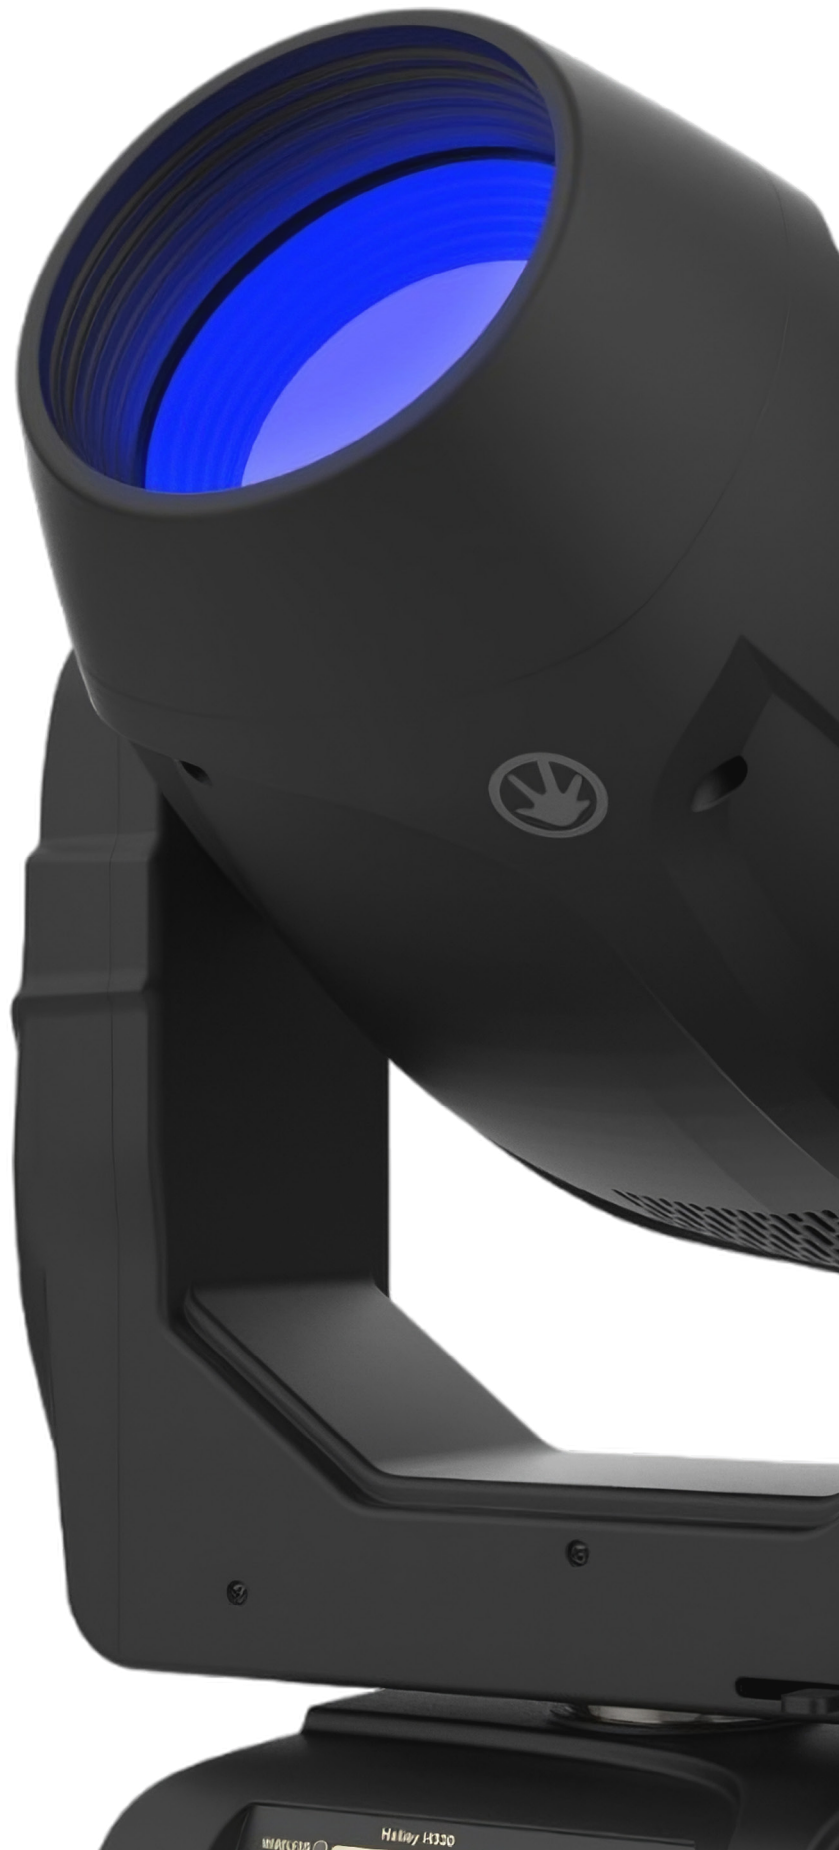

# CONTENTS

---

TRITON BLUE

<b>● HALLEY SERIES</b>	<b>02</b>
HALLEY H330	02
HALLEY W1940Z	04

## LIGHTING BEYOND ETERNITY

The Halley H330 is a high-performance lighting fixture requiring a 100-240 V AC power supply and consuming 492W, ensuring energy-efficient operation. It features a powerful 380W white LED that emits 13,095 lumens and 94.499 lux at 5m, providing brilliant illumination. The adjustable beam angle ranges from 3° to 48° with motorized focus for precise lighting control. Its color system includes a linear CMY mixer and a 9-color wheel, offering diverse color effects. The fixture supports DMX and RDM for detailed control and software updates, and measures 415 x 340 x 632 mm with a manageable weight of 20.5 kg, combining durability with ease of use.

## LIGHTING BEYOND ETERNITY

**Powerful Illumination:** 380W white LED & 13,095 lumens.

**Adjustable Beam Angle:** 3° to 48°

**Advanced Color Mixing:** CMY color mixing system.

**Versatile Ambiance Creation:** 9-color wheel

# HALLEY W1940Z

WASH MOVING HEAD

TRITON BLUE