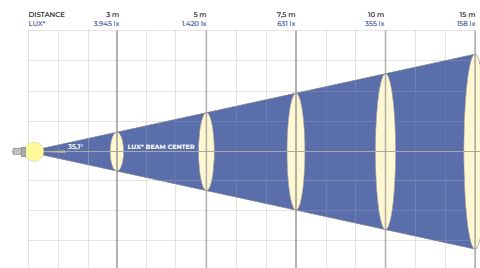

## LIGHTING BEYOND ETERNITY

The Halley H330 is a high-performance lighting fixture requiring a 100-240 V AC power supply and consuming 492W, ensuring energy-efficient operation. It features a powerful 380W white LED that emits 13,095 lumens and 94.499 lux at 5m, providing brilliant illumination. The adjustable beam angle ranges from 3° to 48° with motorized focus for precise lighting control. Its color system includes a linear CMY mixer and a 9-color wheel, offering diverse color effects. The fixture supports DMX and RDM for detailed control and software updates, and measures 415 x 340 x 632 mm with a manageable weight of 20.5 kg, combining durability with ease of use.

### HIGH NARROW ANGLE

DISTANCE (m)	1 m	2 m	3 m	4 m	5 m	7.5 m	10 m	15 m	20 m
Lux	2267274 lx	566819 lx	25919 lx	14705 lx	9060 lx	40307 lx	22673 lx	10077 lx	5668 lx
Beam wid	0.1 m	0.1 m	0.2 m	0.2 m	0.3 m	0.4 m	0.5 m	0.8 m	1.3 m

### HIGH WIDE ANGLE

DISTANCE (m)	1 m	2 m	3 m	4 m	5 m	7.5 m	10 m	15 m	20 m
Lux	35504 lx	8876 lx	3945 lx	2209 lx	1420 lx	631 lx	355 lx	158 lx	89 lx
Beam wid	0.6 m	1.3 m	1.9 m	2.5 m	3.2 m	4.7 m	6.3 m	9.5 m	12.6 m

## DIMENSIONS