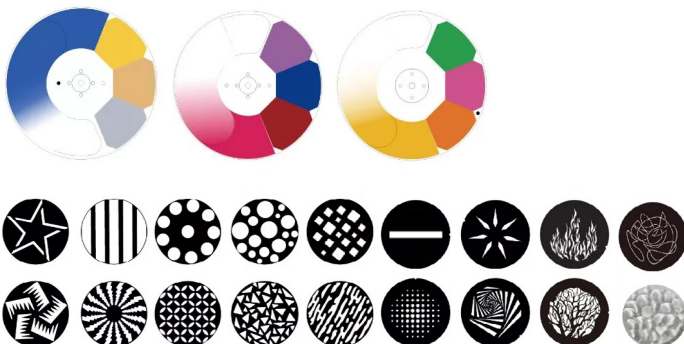

# CONTENTS

---

TRITON BLUE

<b>● HALLEY SERIES</b>	<b>02</b>
HALLEY H330	02
HALLEY W1940Z	04

## LIGHTING BEYOND ETERNITY

The Halley H330 is a high-performance lighting fixture requiring a 100-240 V AC power supply and consuming 492W, ensuring energy-efficient operation. It features a powerful 380W white LED that emits 13,095 lumens and 94.499 lux at 5m, providing brilliant illumination. The adjustable beam angle ranges from 3° to 48° with motorized focus for precise lighting control. Its color system includes a linear CMY mixer and a 9-color wheel, offering diverse color effects. The fixture supports DMX and RDM for detailed control and software updates, and measures 415 x 340 x 632 mm with a manageable weight of 20.5 kg, combining durability with ease of use.

## DIMENSIONS