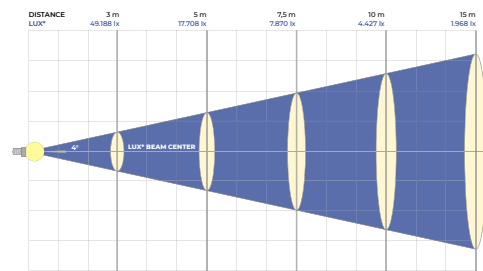

## DIMENSIONS

### SMALLANGLE -10000K

DISTANCE (m)	1 m	2 m	3 m	4 m	5 m	7.5 m	10 m	15 m	20 m
Lux*	442,696 lx	10,674 lx	46,368 lx	27,698 lx	17,708 lx	7,670 lx	4,427 lx	1,968 lx	1,071 lx
Beam wid	0.3 m	0.3 m	0.2 m	0.3 m	0.3 m	0.5 m	0.6 m	1 m	1.3 m