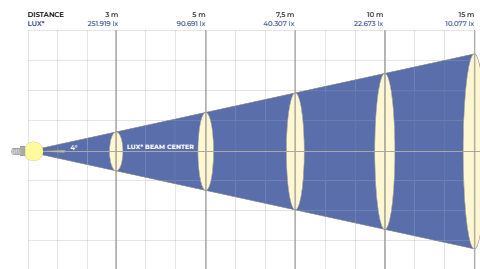

## LIGHTING BEYOND ETERNITY

The Halley H330 is a high-performance lighting fixture requiring a 100-240 V AC power supply and consuming 492W, ensuring energy-efficient operation. It features a powerful 380W white LED that emits 13,095 lumens and 94.499 lux at 5m, providing brilliant illumination. The adjustable beam angle ranges from 3° to 48° with motorized focus for precise lighting control. Its color system includes a linear CMY mixer and a 9-color wheel, offering diverse color effects. The fixture supports DMX and RDM for detailed control and software updates, and measures 415 x 340 x 632 mm with a manageable weight of 20.5 kg, combining durability with ease of use.

### HIGH NARROW ANGLE

DISTANCE (m)	1 m	2 m	3 m	4 m	5 m	7.5 m	10 m	15 m	20 m
Lux	2267274 lx	566819 lx	25919 lx	14705 lx	9060 lx	40307 lx	22673 lx	10077 lx	5668 lx
Beam wid	0.1 m	0.1 m	0.2 m	0.2 m	0.3 m	0.4 m	0.5 m	0.8 m	1.3 m

### HIGH WIDE ANGLE

DISTANCE (m)	1 m	2 m	3 m	4 m	5 m	7.5 m	10 m	15 m	20 m
Lux	35504 lx	8876 lx	3945 lx	2209 lx	1420 lx	631 lx	355 lx	158 lx	89 lx
Beam wid	0.6 m	1.3 m	1.9 m	2.5 m	3.2 m	4.7 m	6.3 m	9.5 m	12.6 m

## DIMENSIONS