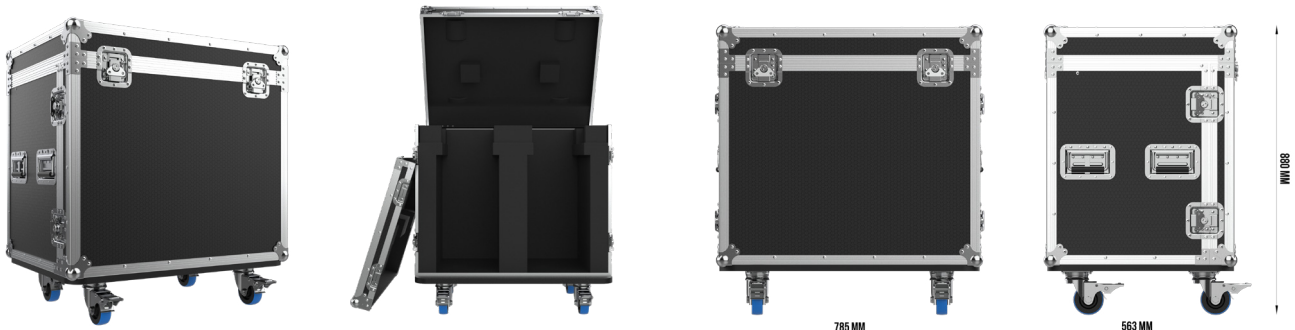

ACCESSORIES

FLIGHTCASE HALLEY H330