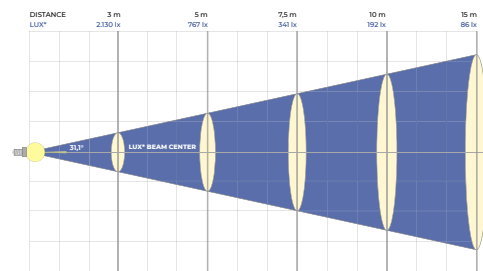

## DIMENSIONS

### SMALLANGLE -10000K

DISTANCE (m)	1 m	2 m	3 m	4 m	5 m	7.5 m	10 m	15 m	20 m
Lux*	442,696 lx	10,674 lx	46,368 lx	27,698 lx	17,708 lx	7,670 lx	4,427 lx	1,968 lx	1,071 lx
Beam wid	0.3 m	0.3 m	0.2 m	0.3 m	0.3 m	0.5 m	0.6 m	1 m	1.3 m

### BIGANGLE -10000K

DISTANCE (m)	1 m	2 m	3 m	4 m	5 m	7.5 m	10 m	15 m	20 m
Lux*	19,170 lx	4,793 lx	2,130 lx	1,198 lx	767 lx	341 lx	192 lx	85 lx	48 lx
Beam wid	0.6 m	1.1 m	1.7 m	2.2 m	2.8 m	4.2 m	5.6 m	8.4 m	11.1 m