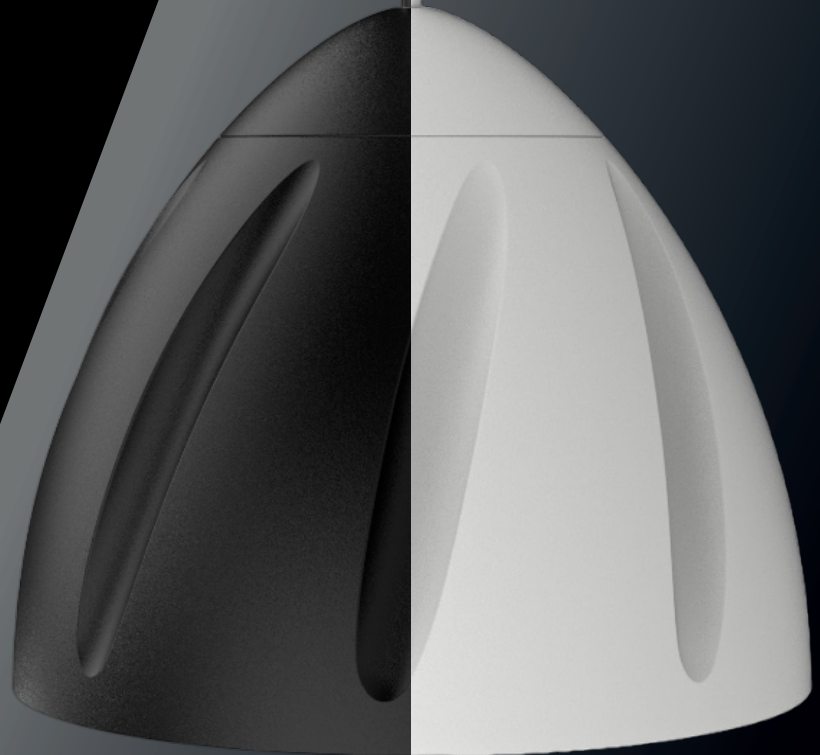

# DROP SERIES

PENDANT SPEAKERS

INSTALLATION  
SPEAKERS

# DROPS THE VIBE

Drop Series is a line of passive pendant speakers designed for ceiling installations. With their simple and elegant design, the Drop Series becomes the ideal choice for venues such as museums, restaurants, entertainment centers, and more.

Drop 6 offers adjustable power settings (40-20-10-5W) and operates on a two-way system, ensuring high-quality sound throughout the entire space. Featuring a 6.5-inch woofer and a 1-inch tweeter, the Drop 6 delivers a dynamic audio experience, making it the perfect solution for creating a sophisticated ambiance in various settings.

The pendant design of the Drop Series adds a touch of modernity to any space, allowing for seamless integration into the architecture. Available in black and white.