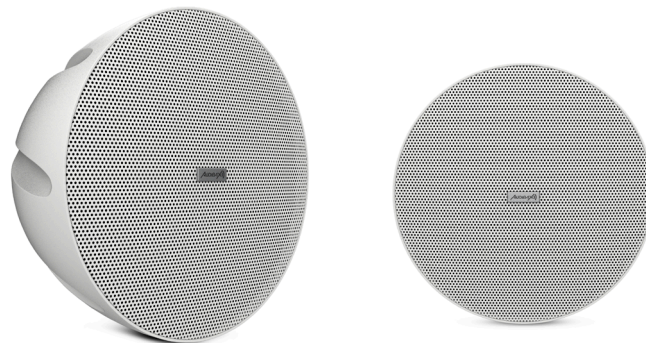

Drop 6 White