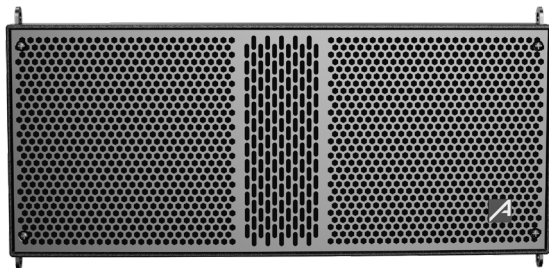

Seattle 1000
ACTIVE ARRAY

SEATTLE SERIES

PA SYSTEMS

SOUND/PA
SYSTEMS

Seattle 261LA

ACTIVE ARRAY