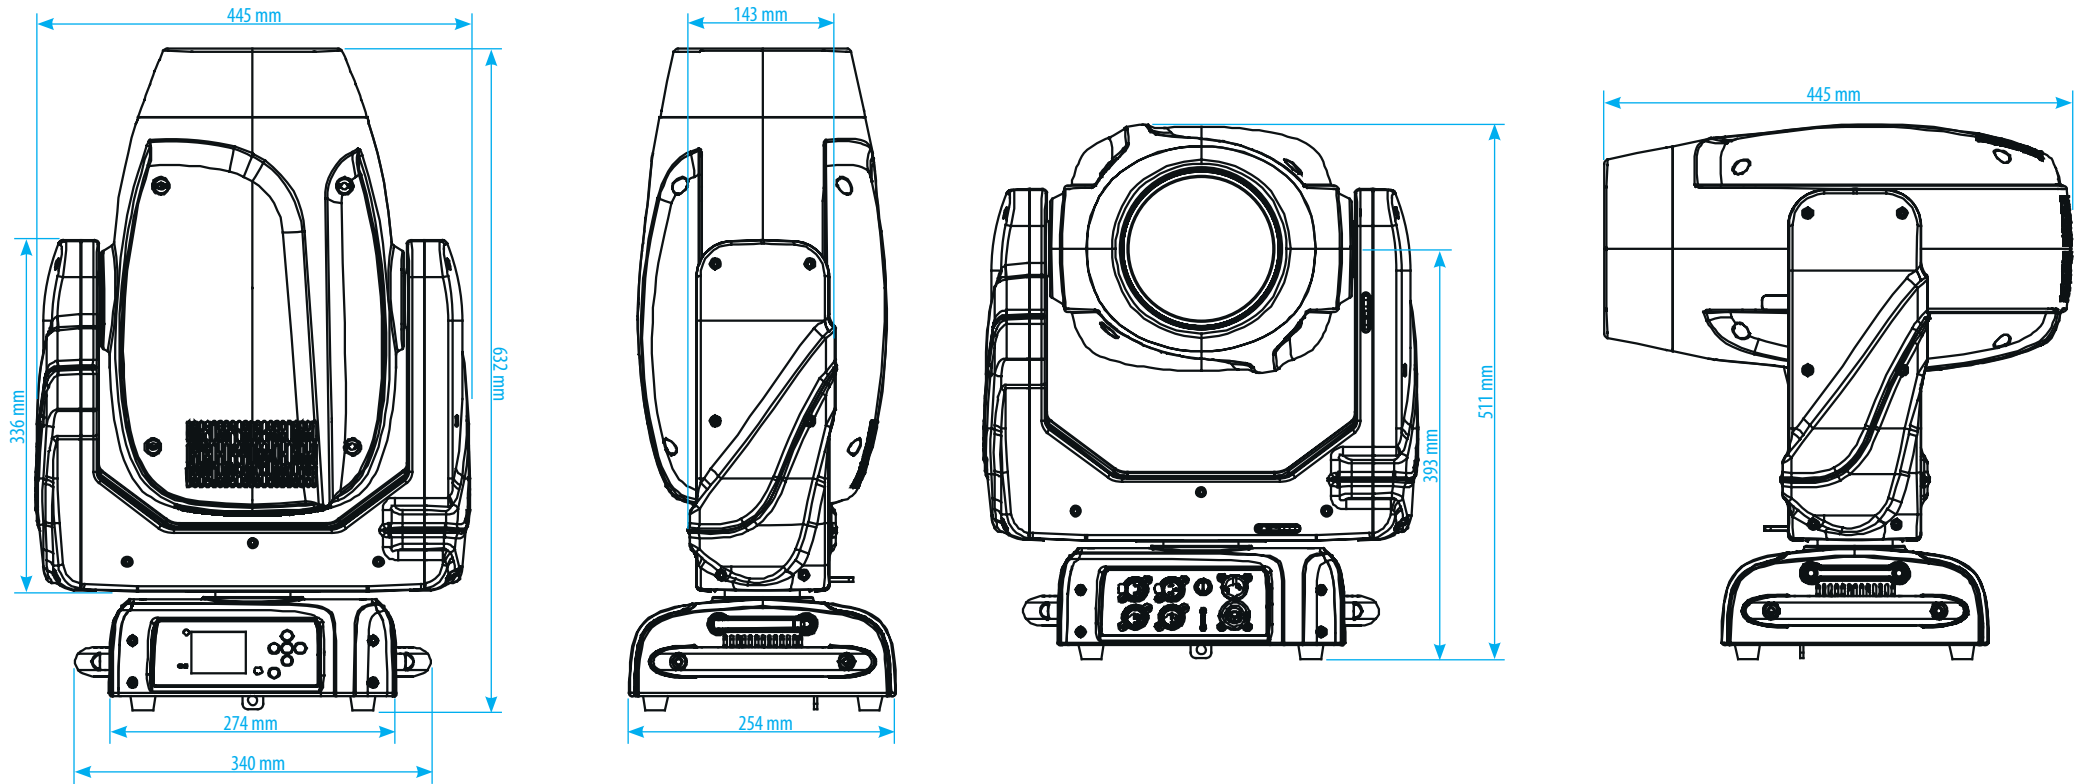

# DIMENSIONS DRAWING | HALLEY-330 | Triton-Blue

TRITON BLUE

**Triton Blue - [www.triton-blue.com](http://www.triton-blue.com).**

Triton Blue is a brand of Siluj Iluminación S.L. | Calle La Raya 110, P.I. Trobajo del Camino, 24010 León, Spain. - Tfno: +34 987 261 335 - [info@siluj.com](mailto:info@siluj.com)  
The color and images contained in this brochure are not necessarily representative of actual colors. Specifications are subject to change without notice.