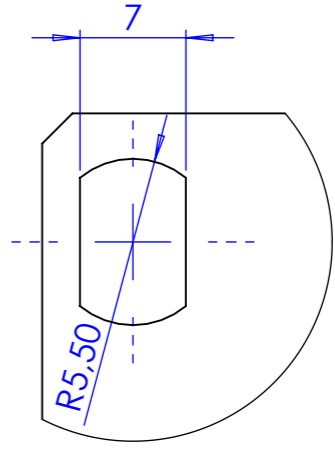

DETAIL Z
MABSTAB 2:1

Sheet Number	Projection	Scale	Format	Tolerancing	
1/1		1:2	A3	ISO 2768-	
	g		cm ²		cm ³
Material			Created	HeBo	28.09.2022
Material addition			Modified		
			Approved	DiRo	28.09.2022
Description	CPR32-C2-F7-CB CEE32A Link, 7x Schuko, FI 0,03			ECN Number	
			Status	FOR FINAL	
	3D Model ID	Document ID	Revision		
	41028798	1028798	01		