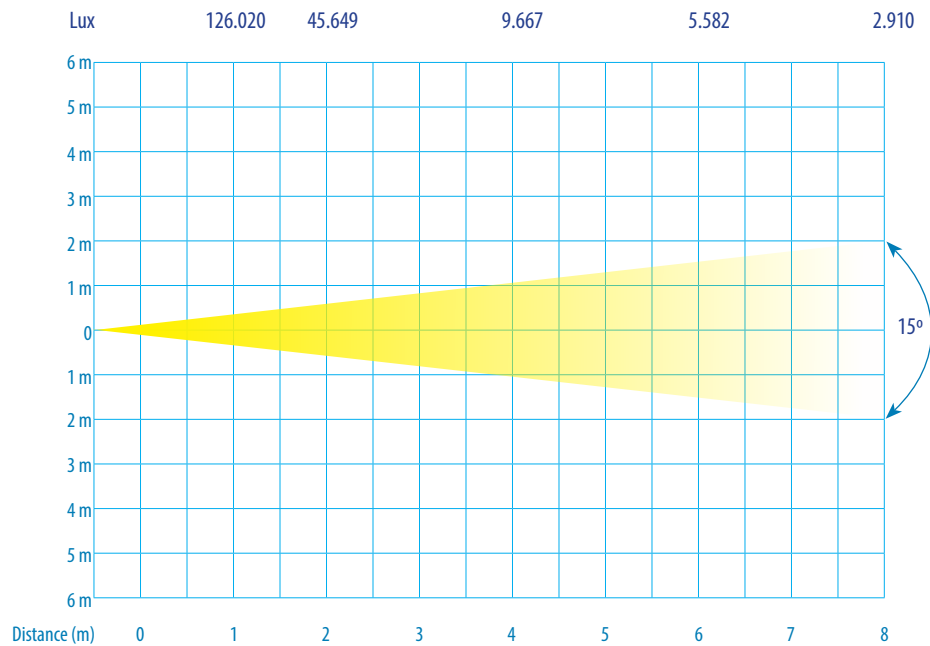

# LUX Chart | FR-3200-300 | Triton-Blue

Distance (m)	1 m	2 m	4 m	6 m	8 m
Unit	Lux	Lux	Lux	Lux	Lux
3200°K, CRI: ≥97Ra	126.020 lx	45.659 lx	9.667 lx	5.582 lx	2.910 lx

Distance (m)	1 m	2 m	4 m	6 m	8 m
Unit	Lux	Lux	Lux	Lux	Lux
3200°K, CRI: ≥97Ra	33.759 lx	8.905 lx	2.178 lx	1.116 lx	575 lx