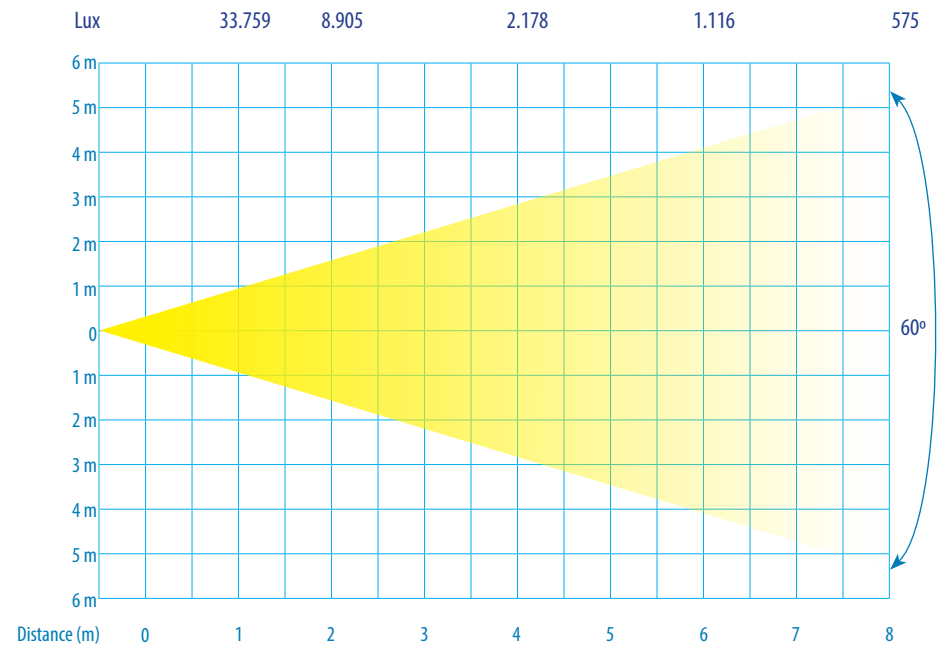

# LUX Chart | FR-3200-300 | Triton-Blue

Distance (m)	1 m	2 m	4 m	6 m	8 m
Unit	Lux	Lux	Lux	Lux	Lux
3200°K, CRI: ≥97Ra	126.020 lx	45.659 lx	9.667 lx	5.582 lx	2.910 lx

Distance (m)	1 m	2 m	4 m	6 m	8 m
Unit	Lux	Lux	Lux	Lux	Lux
3200°K, CRI: ≥97Ra	33.759 lx	8.905 lx	2.178 lx	1.116 lx	575 lx