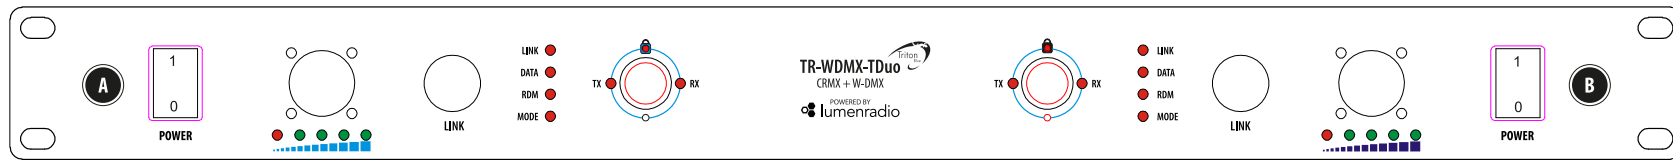

155

482

44

LR100-DMX-TDUO   Wireless DMX Transceiver			
Code		Net weight	
LR100-DMX-TDUO		3 kg	