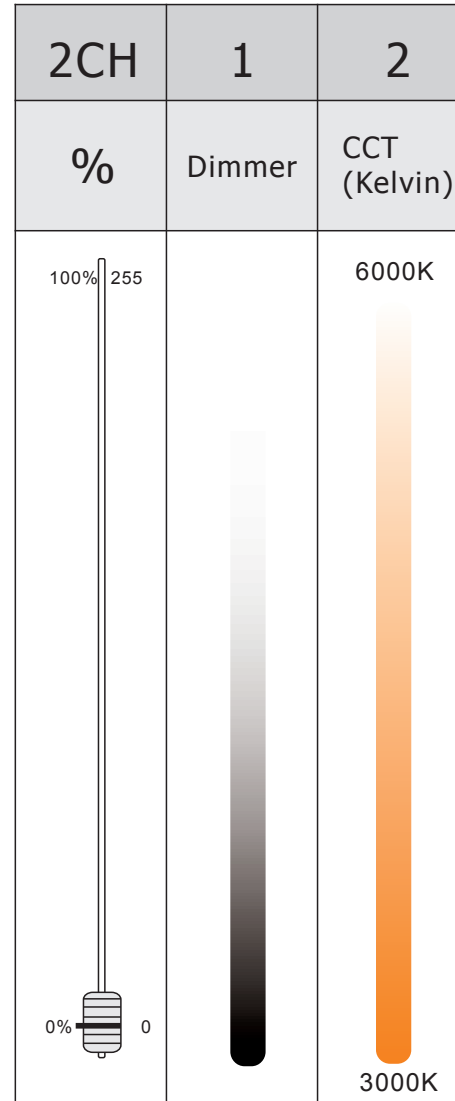

Color Temp.-CH Mode