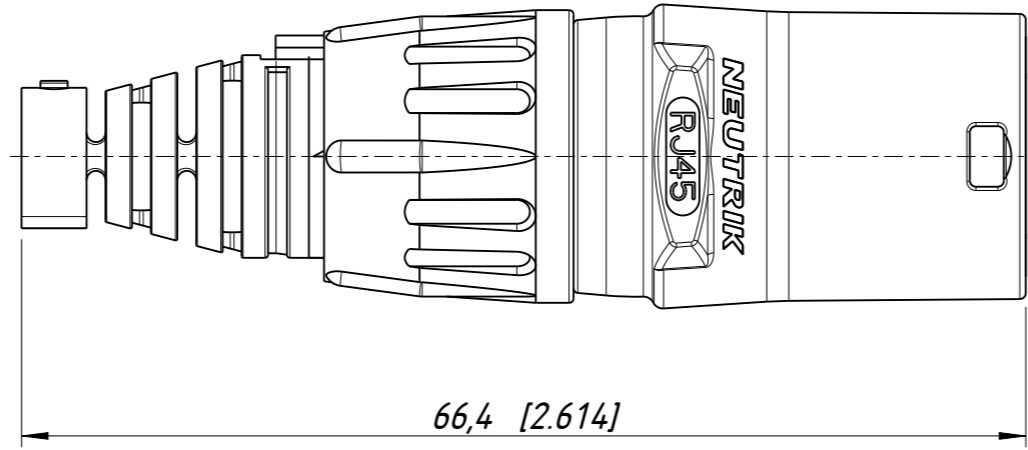

type 1

type 2

Sheet Number 1/1	Projection 	Scale 2:1	Format A3	General Tolerancing ISO 2768 mK	
Description			Created on/by	19.07.2018	Zechmann K.
NE8MX*			Approved on/by	14.10.2022	Karlinger P.
			Article ID	Model ID	Drawing ID
Status			NE8MX	30010008	20001842
Released			Revision	ECN Number	
			-	-	
					Neutrik Group