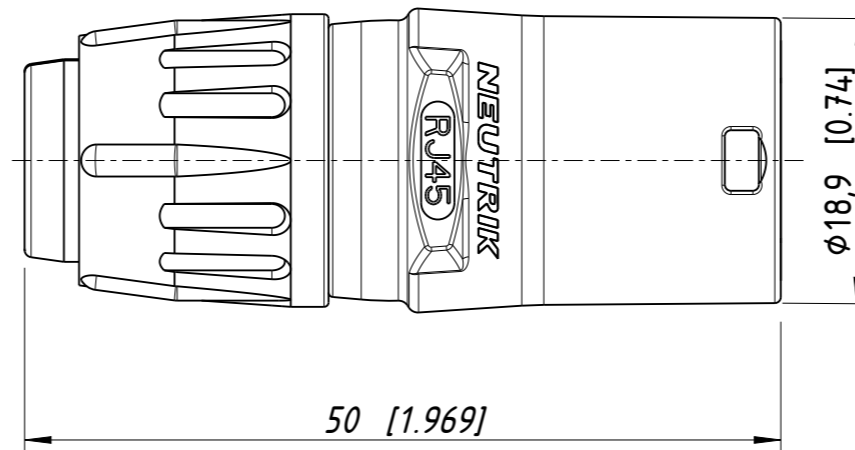

type 1

type 2

Sheet Number 1/1	Projection 	Scale 2:1	Format A3	General Tolerancing ISO 2768 mK	
Description			Created on/by	19.07.2018	Zechmann K.
NE8MX*			Approved on/by	14.10.2022	Karlinger P.
			Article ID	Model ID	Drawing ID
Status			NE8MX	30010008	20001842
Released			Revision	ECN Number	
			-	-	
					Neutrik Group