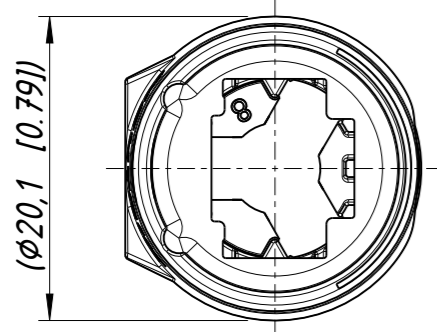

type 1

type 2

Sheet Number 1/1	Projection 	Scale 2:1	Format A3	General Tolerancing ISO 2768 mK	
Description			Created on/by	19.07.2018	Zechmann K.
NE8MX*			Approved on/by	14.10.2022	Karlinger P.
			Article ID	Model ID	Drawing ID
Status			NE8MX	30010008	20001842
Released			Revision	ECN Number	
			-	-	
					Neutrik Group