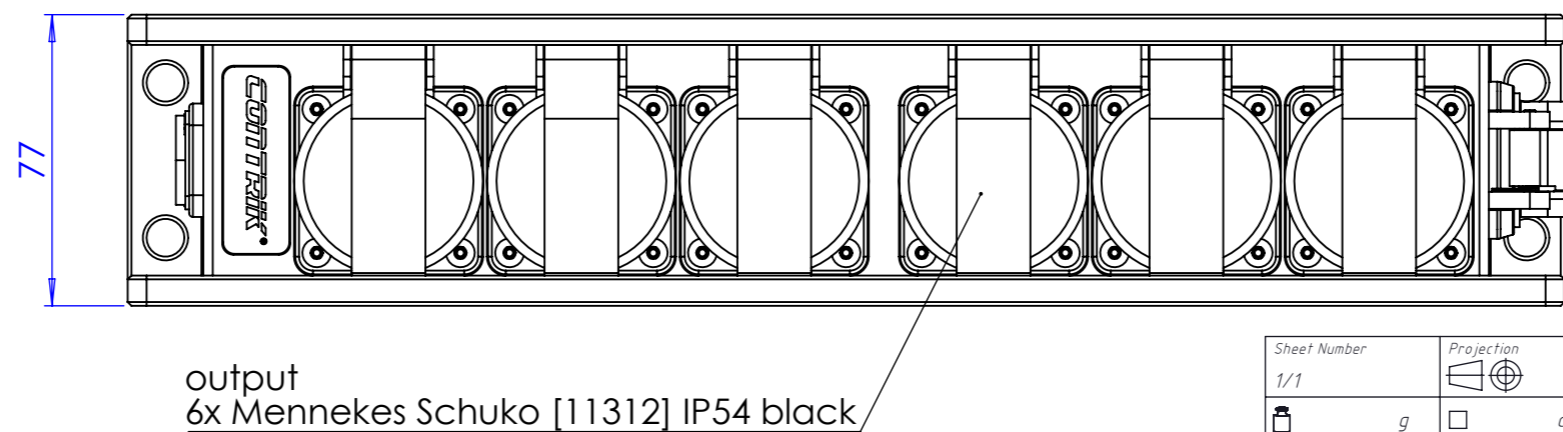

output
6x NAC3FPX-TOP
with sealing self-closing cap NSSC-2

input
NAC3MPX-TOP
with D-shape sealing

Optional!
Trussclip for pipe Ø48mm (1½")
2pcs per pack

Order-Code: 1027380

Sheet Number 1/1	Projection 	Scale 1:2	Format A3	Tolerancing ISO 2768-
g	cm ²	1184.86 cm ³	Created HeBo	02.06.2021
Material			Modified	
Material addition			Approved	DiRo 02.06.2021
Description CPPSF[E]6RD-TT 6xSchuko pC T1 In+Out IP54 pB2			ECN Number	
CONTRIK			Status FOR FINAL	
3D Model ID 4.1027450		Document ID 1027450	Revision 01	