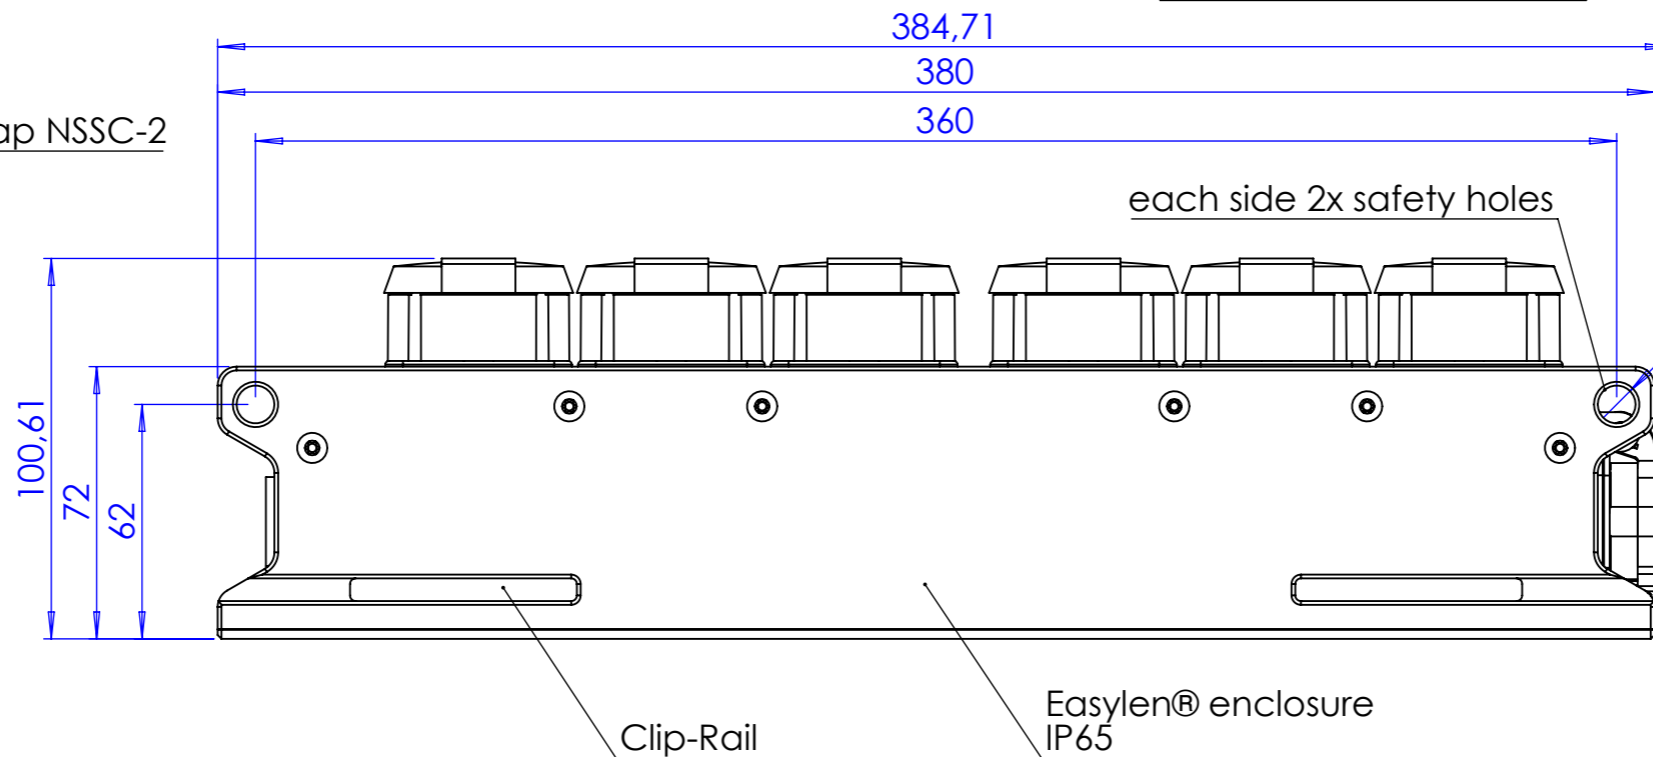

output
6x NAC3FPX-TOP
with sealing self-closing cap NSSC-2

input
NAC3MPX-TOP
with D-shape sealing

Optional!
Trussclip for pipe Ø48mm (1½")
2pcs per pack

Order-Code: 1027380

Sheet Number 1/1	Projection 	Scale 1:2	Format A3	Tolerancing ISO 2768-
g	cm ²	1184.86 cm ³	Created HeBo	02.06.2021
Material			Modified	
Material addition			Approved	DiRo 02.06.2021
Description CPPSF[E]6RD-TT 6xSchuko pC T1 In+Out IP54 pB2			ECN Number	
CONTRIK			Status FOR FINAL	
3D Model ID 4.1027450		Document ID 1027450	Revision 01	