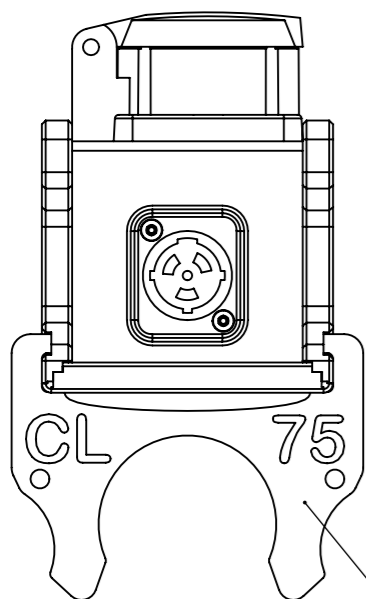

output
6x NAC3FPX-TOP
with sealing self-closing cap NSSC-2

input
NAC3MPX-TOP
with D-shape sealing

Optional!
Trussclip for pipe Ø48mm (1½")
2pcs per pack

Order-Code: 1027380

Sheet Number 1/1	Projection 	Scale 1:2	Format A3	Tolerancing ISO 2768-
g	cm ²	1184.86 cm ³	Created HeBo	02.06.2021
Material			Modified	
Material addition			Approved	DiRo 02.06.2021
Description CPPSF[E]6RD-TT 6xSchuko pC T1 In+Out IP54 pB2			ECN Number	
CONTRIK			Status FOR FINAL	
3D Model ID 4.1027450		Document ID 1027450	Revision 01	