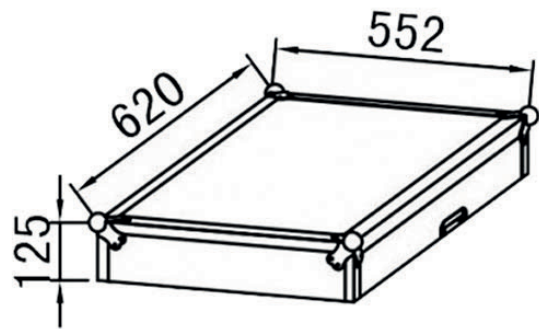

# RACK CASE 10/18U

usable depth: 530mm