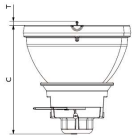

MSD Platinum (Touring/Stage)

Dimensional drawing

Product	D (max)	O	C (max)	T
MSD Platinum 200 Flex UNP/24	56.5 mm	0.8 mm	60 mm	7 mm
MSD Platinum 200 Flex 1CT/8	56.5 mm	0.8 mm	60 mm	7 mm

Controls and Dimming

Dimmable	Yes

General Information

Operating Position	UNIVERSAL

Light Technical

Color Code	2

Operating and Electrical

Order Code	Full Product Name	Voltage (Max)	Voltage (Min)	Power (Rated) (Nom)
928190805308	MSD Platinum 5 R UNP/24	-	-	189 W
928190805314	MSD Platinum 5 R 1CT/8	-	-	189 W
928196105308	MSD Platinum 14 R UNP/24	-	-	280 W
928196105314	MSD Platinum 14 R 1CT/8	-	-	280 W
928496705308	MSD Platinum 12 R LL UNP/24	80 V	55 V	260 W
928496705314	MSD Platinum 12 R LL 1CT/8	80 V	55 V	260 W
928191605308	MSD Platinum 15 R UNP/24	-	-	300 W
928191605314	MSD Platinum 15 R 1CT/8	-	-	300 W
928195205308	MSD Platinum 16 R UNP/24	-	-	330 W
928195205314	MSD Platinum 16 R 1CT/8	-	-	330 W
928496305308	MSD Platinum 300S Flex UNP/24	110 V	75 V	370 W
928496305314	MSD Platinum 300S Flex 1CT/8	110 V	75 V	370 W
928191705308	MSD Platinum 11 R UNP/24	80 V	55 V	250 W
928191705314	MSD Platinum 11 R 1CT/8	80 V	55 V	250 W
928197305308	MSD Platinum 17 RA UNP/24	-	-	350.0 W
928197305314	MSD Platinum 17 RA 1CT/8	-	-	350.0 W
928197205308	MSD Platinum 20 R UNP/24	110 V	85 V	470 W

Order Code	Full Product Name	Voltage (Max)	Voltage (Min)	Power (Rated) (Nom)
928197205314	MSD Platinum 20 R 1CT/8	110 V	85 V	470 W
928495205308	MSD Platinum 20 RB UNP/24	110 V	85 V	470 W
928495205314	MSD Platinum 20 RB 1CT/8	110 V	85 V	470 W
928496505308	MSD Platinum 400S Flex UNP/24	110 V	85 V	470 W
928496505314	MSD Platinum 400S Flex 1CT/8	110 V	85 V	470 W
928197805308	MSD Platinum 21 R UNP/24	-	-	470 W
928197805314	MSD Platinum 21 R 1CT/8	-	-	470 W
928495505308	MSD Silver 330W UNP/24	-	-	330 W
928495605308	MSD Silver 350W UNP/24	-	-	330 W
928495705308	MSD Platinum 200 Flex UNP/24	-	55 V	240 W
928495705314	MSD Platinum 200 Flex 1CT/8	-	55 V	240 W
928495905308	MSD Platinum 25 R UNP/24	115 V	85 V	550 W
928495905314	MSD Platinum 25 R 1CT/8	115 V	85 V	550 W
928496405308	MSD Platinum 400L Flex UNP/24	110 V	85 V	470 W
928496405314	MSD Platinum 400L Flex 1CT/8	110 V	85 V	470 W

General Information