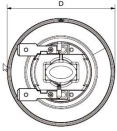

MSD Platinum (Touring/Stage)

Dimensional drawing

Product	D (max)	O	C (max)	T
MSD Platinum 200 Flex UNP/24	56.5 mm	0.8 mm	60 mm	7 mm
MSD Platinum 200 Flex 1CT/8	56.5 mm	0.8 mm	60 mm	7 mm

Controls and Dimming

Dimmable	Yes

General Information

Operating Position	UNIVERSAL

Light Technical

Color Code	2

Operating and Electrical

Order Code	Full Product Name	Voltage (Max)	Voltage (Min)	Power (Rated) (Nom)
928190805308	MSD Platinum 5 R UNP/24	-	-	189 W
928190805314	MSD Platinum 5 R 1CT/8	-	-	189 W
928196105308	MSD Platinum 14 R UNP/24	-	-	280 W
928196105314	MSD Platinum 14 R 1CT/8	-	-	280 W
928496705308	MSD Platinum 12 R LL UNP/24	80 V	55 V	260 W
928496705314	MSD Platinum 12 R LL 1CT/8	80 V	55 V	260 W
928191605308	MSD Platinum 15 R UNP/24	-	-	300 W
928191605314	MSD Platinum 15 R 1CT/8	-	-	300 W
928195205308	MSD Platinum 16 R UNP/24	-	-	330 W
928195205314	MSD Platinum 16 R 1CT/8	-	-	330 W
928496305308	MSD Platinum 300S Flex UNP/24	110 V	75 V	370 W
928496305314	MSD Platinum 300S Flex 1CT/8	110 V	75 V	370 W
928191705308	MSD Platinum 11 R UNP/24	80 V	55 V	250 W
928191705314	MSD Platinum 11 R 1CT/8	80 V	55 V	250 W
928197305308	MSD Platinum 17 RA UNP/24	-	-	350.0 W
928197305314	MSD Platinum 17 RA 1CT/8	-	-	350.0 W
928197205308	MSD Platinum 20 R UNP/24	110 V	85 V	470 W

Order Code	Full Product Name	Voltage (Max)	Voltage (Min)	Power (Rated) (Nom)
928197205314	MSD Platinum 20 R 1CT/8	110 V	85 V	470 W
928495205308	MSD Platinum 20 RB UNP/24	110 V	85 V	470 W
928495205314	MSD Platinum 20 RB 1CT/8	110 V	85 V	470 W
928496505308	MSD Platinum 400S Flex UNP/24	110 V	85 V	470 W
928496505314	MSD Platinum 400S Flex 1CT/8	110 V	85 V	470 W
928197805308	MSD Platinum 21 R UNP/24	-	-	470 W
928197805314	MSD Platinum 21 R 1CT/8	-	-	470 W
928495505308	MSD Silver 330W UNP/24	-	-	330 W
928495605308	MSD Silver 350W UNP/24	-	-	330 W
928495705308	MSD Platinum 200 Flex UNP/24	-	55 V	240 W
928495705314	MSD Platinum 200 Flex 1CT/8	-	55 V	240 W
928495905308	MSD Platinum 25 R UNP/24	115 V	85 V	550 W
928495905314	MSD Platinum 25 R 1CT/8	115 V	85 V	550 W
928496405308	MSD Platinum 400L Flex UNP/24	110 V	85 V	470 W
928496405314	MSD Platinum 400L Flex 1CT/8	110 V	85 V	470 W

General Information