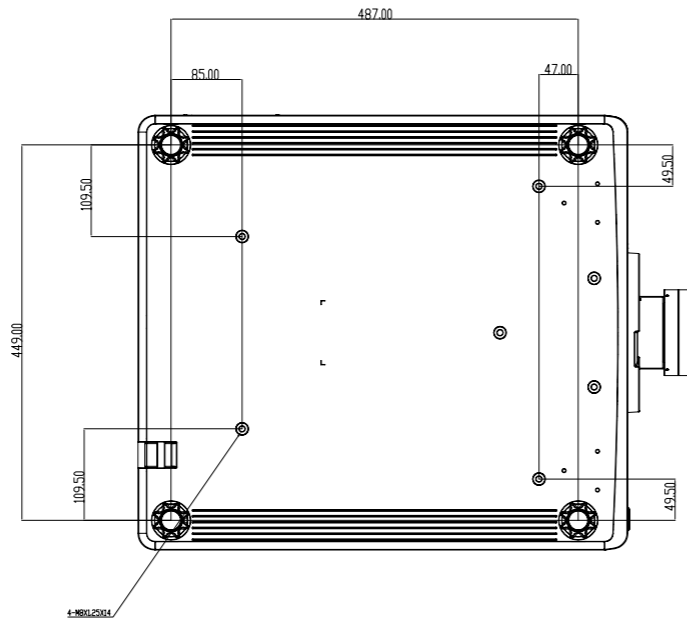

K SERIES LENSES

A20 / A21 / A22 / A23 / A25 / A26

Technical specifications

PROJECTION LENS	A25	A26	A20	A21	A22	A23
Throw Ratio	0.85 ~ 1.02	1.2 ~ 1.73	1.7 ~ 2.12	2.12 ~ 2.83	2.83 ~ 5.66	5.66 ~ 10.18
Zoom	1.2x	1.44x	1.25x	1.33x	2x	1.8x
Throw Distance (m)	1.47 ~ 11.41	2.09 ~ 19.57	2.97 ~ 24.08	3.75 ~ 31.62	5.05 ~ 61.71	10.05 ~ 111.86
Lens shift	see user manual for details					
Aperture	2	2.30 ~ 2.57	2.00 ~ 2.32	2.00 ~ 2.32	2.30 ~ 3.39	2.90 ~ 5.50
Focal length (mm)	9.49 ~ 9.55	14.03 ~ 17.95	18.07 ~ 22.59	18.2 ~ 22.6	22.56 ~ 42.87	42.60 ~ 80.90

DIAGONAL (inches)	HEIGHT (m)	WIDTH (m)	A25 (Distance)	A26 (Min/Max)	A20 (Min/Max)	A21 (Min/Max)	A22 (Min/Max)	A23 (Min/Max)
80	1	1.77	1.47 ~ 1.79	2.09 ~ 3.08	2.97 ~ 3.75	3.75 ~ 5.01	5.05 ~ 9.96	10.05 ~ 17.99
90	1.12	1.99	1.67 ~ 2.02	2.36 ~ 3.47	3.36 ~ 4.24	4.23 ~ 5.64	5.66 ~ 11.19	11.29 ~ 20.23
100	1.25	2.21	1.86 ~ 2.25	2.63 ~ 3.86	3.75 ~ 4.72	4.7 ~ 6.27	6.27 ~ 12.42	12.53 ~ 22.46
110	1.37	2.44	2.05 ~ 2.48	2.9 ~ 4.25	4.14 ~ 5.21	5.18 ~ 6.91	6.87 ~ 13.65	13.76 ~ 24.7
120	1.49	2.66	2.24 ~ 2.71	3.17 ~ 4.65	4.53 ~ 5.69	5.66 ~ 7.54	7.48 ~ 14.89	15 ~ 26.93
130	1.62	2.88	2.44 ~ 2.94	3.44 ~ 5.04	4.91 ~ 6.17	6.13 ~ 8.17	8.09 ~ 16.12	16.24 ~ 29.17
140	1.74	3.1	2.63 ~ 3.17	3.71 ~ 5.43	5.3 ~ 6.66	6.61 ~ 8.81	8.7 ~ 17.35	17.47 ~ 31.4
150	1.87	3.32	2.82 ~ 3.39	3.98 ~ 5.82	5.69 ~ 7.14	7.09 ~ 9.44	9.31 ~ 18.58	18.71 ~ 33.63
160	1.99	3.54	3.01 ~ 3.62	4.25 ~ 6.22	6.08 ~ 7.62	7.56 ~ 10.08	9.92 ~ 19.81	19.95 ~ 35.87
170	2.12	3.76	3.21 ~ 3.85	4.52 ~ 6.61	6.47 ~ 8.11	8.04 ~ 10.71	10.53 ~ 21.05	21.18 ~ 38.1
180	2.24	3.98	3.4 ~ 4.08	4.79 ~ 7	6.85 ~ 8.59	8.52 ~ 11.34	11.14 ~ 22.28	22.42 ~ 40.34
190	2.37	4.21	3.59 ~ 4.31	5.06 ~ 7.4	7.24 ~ 9.08	8.99 ~ 11.98	11.75 ~ 23.51	23.66 ~ 42.57
200	2.49	4.43	3.79 ~ 4.54	5.33 ~ 7.79	7.63 ~ 9.56	9.47 ~ 12.61	12.35 ~ 24.74	24.89 ~ 44.81
250	3.11	5.53	4.75 ~ 5.69	6.69 ~ 9.75	9.57 ~ 11.98	11.85 ~ 15.78	15.4 ~ 30.9	31.08 ~ 55.98
300	3.74	6.64	5.71 ~ 6.83	8.04 ~ 11.72	11.51 ~ 14.4	14.24 ~ 18.94	18.44 ~ 37.07	37.26 ~ 67.16
350	4.36	7.75	6.67 ~ 7.98	9.39 ~ 13.68	13.45 ~ 16.82	16.62 ~ 22.11	21.49 ~ 43.23	43.44 ~ 78.33
400	4.98	8.86	7.64 ~ 9.12	10.74 ~ 15.64	15.39 ~ 19.24	19 ~ 25.28	24.53 ~ 49.39	49.62 ~ 89.51
450	5.6	9.96	8.6 ~ 10.27	12.09 ~ 17.61	17.33 ~ 21.66	21.39 ~ 28.45	27.58 ~ 55.55	55.81 ~ 100.68
500	6.23	11.07	9.56 ~ 11.41	13.44 ~ 19.57	19.27 ~ 24.08	23.77 ~ 31.62	30.62 ~ 61.71	61.99 ~ 111.86

Lens technical drawings

A25