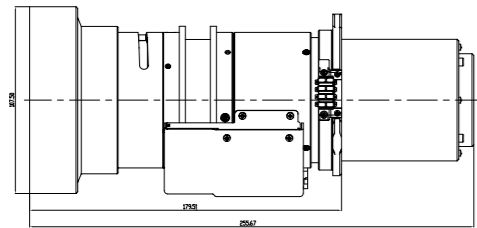

PROJECTOR DIMENSION INCLUDING LENS

Dimension A

161.4mm

Dimension B

687.8mm

Lens width

97mm

A22

PROJECTOR DIMENSION INCLUDING LENS

Dimension A

196mm

Dimension B

722.4mm

Lens width

107.5mm

A23

PROJECTOR DIMENSION INCLUDING LENS

Dimension A

220.6mm

Dimension B

747mm

Lens width

97mm

optoma.com