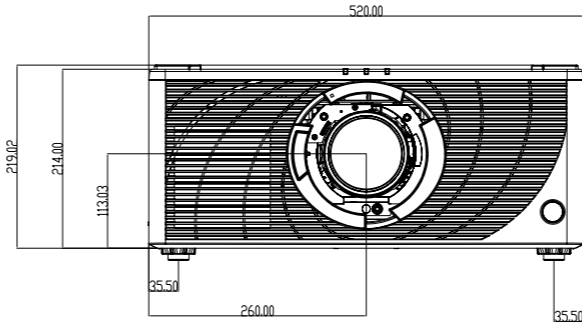

K SERIES LENSES

A20 / A21 / A22 / A23 / A25 / A26

Technical specifications

PROJECTION LENS	A25	A26	A20	A21	A22	A23
Throw Ratio	0.85 ~ 1.02	1.2 ~ 1.73	1.7 ~ 2.12	2.12 ~ 2.83	2.83 ~ 5.66	5.66 ~ 10.18
Zoom	1.2x	1.44x	1.25x	1.33x	2x	1.8x
Throw Distance (m)	1.47 ~ 11.41	2.09 ~ 19.57	2.97 ~ 24.08	3.75 ~ 31.62	5.05 ~ 61.71	10.05 ~ 111.86
Lens shift	see user manual for details					
Aperture	2	2.30 ~ 2.57	2.00 ~ 2.32	2.00 ~ 2.32	2.30 ~ 3.39	2.90 ~ 5.50
Focal length (mm)	9.49 ~ 9.55	14.03 ~ 17.95	18.07 ~ 22.59	18.2 ~ 22.6	22.56 ~ 42.87	42.60 ~ 80.90

DIAGONAL (inches)	HEIGHT (m)	WIDTH (m)	A25 (Distance)	A26 (Min/Max)	A20 (Min/Max)	A21 (Min/Max)	A22 (Min/Max)	A23 (Min/Max)
80	1	1.77	1.47 ~ 1.79	2.09 ~ 3.08	2.97 ~ 3.75	3.75 ~ 5.01	5.05 ~ 9.96	10.05 ~ 17.99
90	1.12	1.99	1.67 ~ 2.02	2.36 ~ 3.47	3.36 ~ 4.24	4.23 ~ 5.64	5.66 ~ 11.19	11.29 ~ 20.23
100	1.25	2.21	1.86 ~ 2.25	2.63 ~ 3.86	3.75 ~ 4.72	4.7 ~ 6.27	6.27 ~ 12.42	12.53 ~ 22.46
110	1.37	2.44	2.05 ~ 2.48	2.9 ~ 4.25	4.14 ~ 5.21	5.18 ~ 6.91	6.87 ~ 13.65	13.76 ~ 24.7
120	1.49	2.66	2.24 ~ 2.71	3.17 ~ 4.65	4.53 ~ 5.69	5.66 ~ 7.54	7.48 ~ 14.89	15 ~ 26.93
130	1.62	2.88	2.44 ~ 2.94	3.44 ~ 5.04	4.91 ~ 6.17	6.13 ~ 8.17	8.09 ~ 16.12	16.24 ~ 29.17
140	1.74	3.1	2.63 ~ 3.17	3.71 ~ 5.43	5.3 ~ 6.66	6.61 ~ 8.81	8.7 ~ 17.35	17.47 ~ 31.4
150	1.87	3.32	2.82 ~ 3.39	3.98 ~ 5.82	5.69 ~ 7.14	7.09 ~ 9.44	9.31 ~ 18.58	18.71 ~ 33.63
160	1.99	3.54	3.01 ~ 3.62	4.25 ~ 6.22	6.08 ~ 7.62	7.56 ~ 10.08	9.92 ~ 19.81	19.95 ~ 35.87
170	2.12	3.76	3.21 ~ 3.85	4.52 ~ 6.61	6.47 ~ 8.11	8.04 ~ 10.71	10.53 ~ 21.05	21.18 ~ 38.1
180	2.24	3.98	3.4 ~ 4.08	4.79 ~ 7	6.85 ~ 8.59	8.52 ~ 11.34	11.14 ~ 22.28	22.42 ~ 40.34
190	2.37	4.21	3.59 ~ 4.31	5.06 ~ 7.4	7.24 ~ 9.08	8.99 ~ 11.98	11.75 ~ 23.51	23.66 ~ 42.57
200	2.49	4.43	3.79 ~ 4.54	5.33 ~ 7.79	7.63 ~ 9.56	9.47 ~ 12.61	12.35 ~ 24.74	24.89 ~ 44.81
250	3.11	5.53	4.75 ~ 5.69	6.69 ~ 9.75	9.57 ~ 11.98	11.85 ~ 15.78	15.4 ~ 30.9	31.08 ~ 55.98
300	3.74	6.64	5.71 ~ 6.83	8.04 ~ 11.72	11.51 ~ 14.4	14.24 ~ 18.94	18.44 ~ 37.07	37.26 ~ 67.16
350	4.36	7.75	6.67 ~ 7.98	9.39 ~ 13.68	13.45 ~ 16.82	16.62 ~ 22.11	21.49 ~ 43.23	43.44 ~ 78.33
400	4.98	8.86	7.64 ~ 9.12	10.74 ~ 15.64	15.39 ~ 19.24	19 ~ 25.28	24.53 ~ 49.39	49.62 ~ 89.51
450	5.6	9.96	8.6 ~ 10.27	12.09 ~ 17.61	17.33 ~ 21.66	21.39 ~ 28.45	27.58 ~ 55.55	55.81 ~ 100.68
500	6.23	11.07	9.56 ~ 11.41	13.44 ~ 19.57	19.27 ~ 24.08	23.77 ~ 31.62	30.62 ~ 61.71	61.99 ~ 111.86

Lens technical drawings

A25