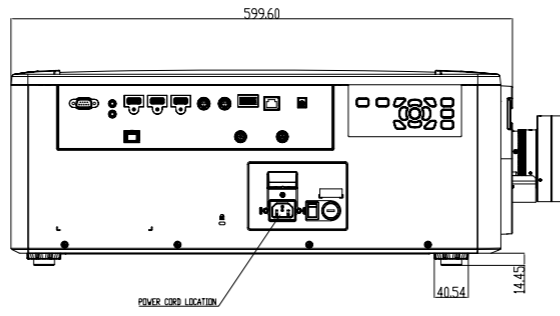

K SERIES LENSES

A20 / A21 / A22 / A23 / A25 / A26

Technical specifications

PROJECTION LENS	A25	A26	A20	A21	A22	A23
Throw Ratio	0.85 ~ 1.02	1.2 ~ 1.73	1.7 ~ 2.12	2.12 ~ 2.83	2.83 ~ 5.66	5.66 ~ 10.18
Zoom	1.2x	1.44x	1.25x	1.33x	2x	1.8x
Throw Distance (m)	1.47 ~ 11.41	2.09 ~ 19.57	2.97 ~ 24.08	3.75 ~ 31.62	5.05 ~ 61.71	10.05 ~ 111.86
Lens shift	see user manual for details					
Aperture	2	2.30 ~ 2.57	2.00 ~ 2.32	2.00 ~ 2.32	2.30 ~ 3.39	2.90 ~ 5.50
Focal length (mm)	9.49 ~ 9.55	14.03 ~ 17.95	18.07 ~ 22.59	18.2 ~ 22.6	22.56 ~ 42.87	42.60 ~ 80.90

DIAGONAL (inches)	HEIGHT (m)	WIDTH (m)	A25 (Distance)	A26 (Min/Max)	A20 (Min/Max)	A21 (Min/Max)	A22 (Min/Max)	A23 (Min/Max)
80	1	1.77	1.47 ~ 1.79	2.09 ~ 3.08	2.97 ~ 3.75	3.75 ~ 5.01	5.05 ~ 9.96	10.05 ~ 17.99
90	1.12	1.99	1.67 ~ 2.02	2.36 ~ 3.47	3.36 ~ 4.24	4.23 ~ 5.64	5.66 ~ 11.19	11.29 ~ 20.23
100	1.25	2.21	1.86 ~ 2.25	2.63 ~ 3.86	3.75 ~ 4.72	4.7 ~ 6.27	6.27 ~ 12.42	12.53 ~ 22.46
110	1.37	2.44	2.05 ~ 2.48	2.9 ~ 4.25	4.14 ~ 5.21	5.18 ~ 6.91	6.87 ~ 13.65	13.76 ~ 24.7
120	1.49	2.66	2.24 ~ 2.71	3.17 ~ 4.65	4.53 ~ 5.69	5.66 ~ 7.54	7.48 ~ 14.89	15 ~ 26.93
130	1.62	2.88	2.44 ~ 2.94	3.44 ~ 5.04	4.91 ~ 6.17	6.13 ~ 8.17	8.09 ~ 16.12	16.24 ~ 29.17
140	1.74	3.1	2.63 ~ 3.17	3.71 ~ 5.43	5.3 ~ 6.66	6.61 ~ 8.81	8.7 ~ 17.35	17.47 ~ 31.4
150	1.87	3.32	2.82 ~ 3.39	3.98 ~ 5.82	5.69 ~ 7.14	7.09 ~ 9.44	9.31 ~ 18.58	18.71 ~ 33.63
160	1.99	3.54	3.01 ~ 3.62	4.25 ~ 6.22	6.08 ~ 7.62	7.56 ~ 10.08	9.92 ~ 19.81	19.95 ~ 35.87
170	2.12	3.76	3.21 ~ 3.85	4.52 ~ 6.61	6.47 ~ 8.11	8.04 ~ 10.71	10.53 ~ 21.05	21.18 ~ 38.1
180	2.24	3.98	3.4 ~ 4.08	4.79 ~ 7	6.85 ~ 8.59	8.52 ~ 11.34	11.14 ~ 22.28	22.42 ~ 40.34
190	2.37	4.21	3.59 ~ 4.31	5.06 ~ 7.4	7.24 ~ 9.08	8.99 ~ 11.98	11.75 ~ 23.51	23.66 ~ 42.57
200	2.49	4.43	3.79 ~ 4.54	5.33 ~ 7.79	7.63 ~ 9.56	9.47 ~ 12.61	12.35 ~ 24.74	24.89 ~ 44.81
250	3.11	5.53	4.75 ~ 5.69	6.69 ~ 9.75	9.57 ~ 11.98	11.85 ~ 15.78	15.4 ~ 30.9	31.08 ~ 55.98
300	3.74	6.64	5.71 ~ 6.83	8.04 ~ 11.72	11.51 ~ 14.4	14.24 ~ 18.94	18.44 ~ 37.07	37.26 ~ 67.16
350	4.36	7.75	6.67 ~ 7.98	9.39 ~ 13.68	13.45 ~ 16.82	16.62 ~ 22.11	21.49 ~ 43.23	43.44 ~ 78.33
400	4.98	8.86	7.64 ~ 9.12	10.74 ~ 15.64	15.39 ~ 19.24	19 ~ 25.28	24.53 ~ 49.39	49.62 ~ 89.51
450	5.6	9.96	8.6 ~ 10.27	12.09 ~ 17.61	17.33 ~ 21.66	21.39 ~ 28.45	27.58 ~ 55.55	55.81 ~ 100.68
500	6.23	11.07	9.56 ~ 11.41	13.44 ~ 19.57	19.27 ~ 24.08	23.77 ~ 31.62	30.62 ~ 61.71	61.99 ~ 111.86

Lens technical drawings

A25