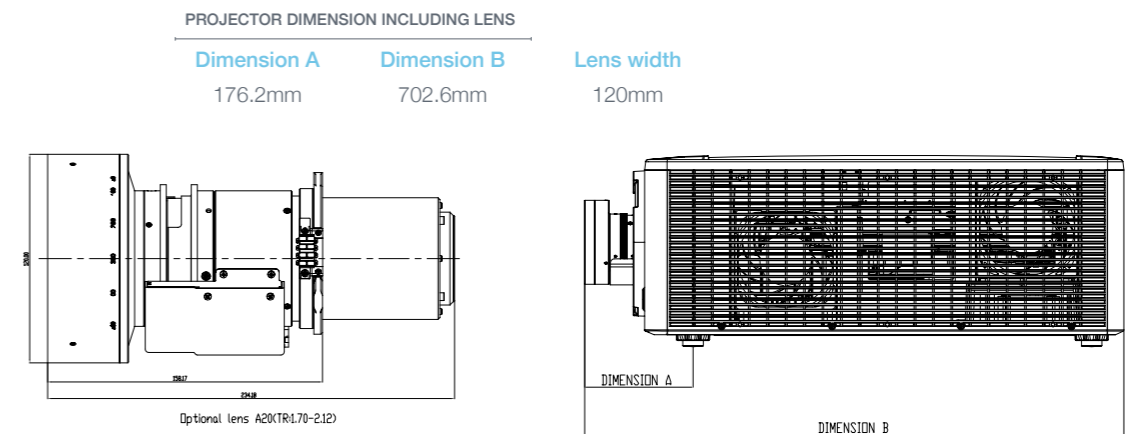

K SERIES LENSES

A20 / A21 / A22 / A23 / A25 / A26

Technical specifications

PROJECTION LENS	A25	A26	A20	A21	A22	A23
Throw Ratio	0.85 ~ 1.02	1.2 ~ 1.73	1.7 ~ 2.12	2.12 ~ 2.83	2.83 ~ 5.66	5.66 ~ 10.18
Zoom	1.2x	1.44x	1.25x	1.33x	2x	1.8x
Throw Distance (m)	1.47 ~ 11.41	2.09 ~ 19.57	2.97 ~ 24.08	3.75 ~ 31.62	5.05 ~ 61.71	10.05 ~ 111.86
Lens shift	see user manual for details					
Aperture	2	2.30 ~ 2.57	2.00 ~ 2.32	2.00 ~ 2.32	2.30 ~ 3.39	2.90 ~ 5.50
Focal length (mm)	9.49 ~ 9.55	14.03 ~ 17.95	18.07 ~ 22.59	18.2 ~ 22.6	22.56 ~ 42.87	42.60 ~ 80.90