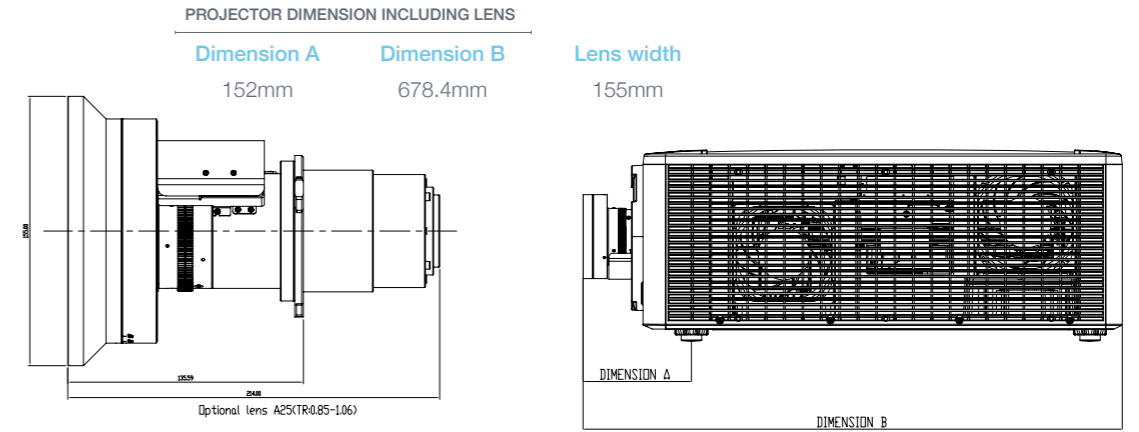

Lens technical drawings

A25