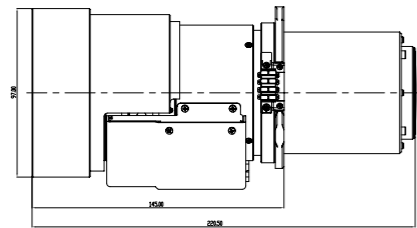

PROJECTOR DIMENSION INCLUDING LENS

Dimension A

161.4mm

Dimension B

687.8mm

Lens width

97mm

A22

PROJECTOR DIMENSION INCLUDING LENS

Dimension A

196mm

Dimension B

722.4mm

Lens width

107.5mm

A23

PROJECTOR DIMENSION INCLUDING LENS

Dimension A

220.6mm

Dimension B

747mm

Lens width

97mm

optoma.com