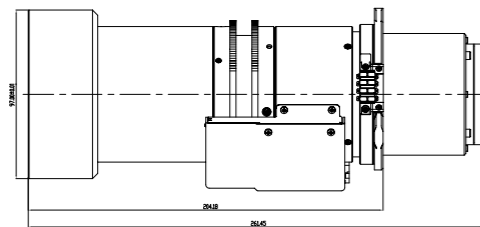

PROJECTOR DIMENSION INCLUDING LENS

Dimension A

161.4mm

Dimension B

687.8mm

Lens width

97mm

A22

PROJECTOR DIMENSION INCLUDING LENS

Dimension A

196mm

Dimension B

722.4mm

Lens width

107.5mm

A23

PROJECTOR DIMENSION INCLUDING LENS

Dimension A

220.6mm

Dimension B

747mm

Lens width

97mm

optoma.com