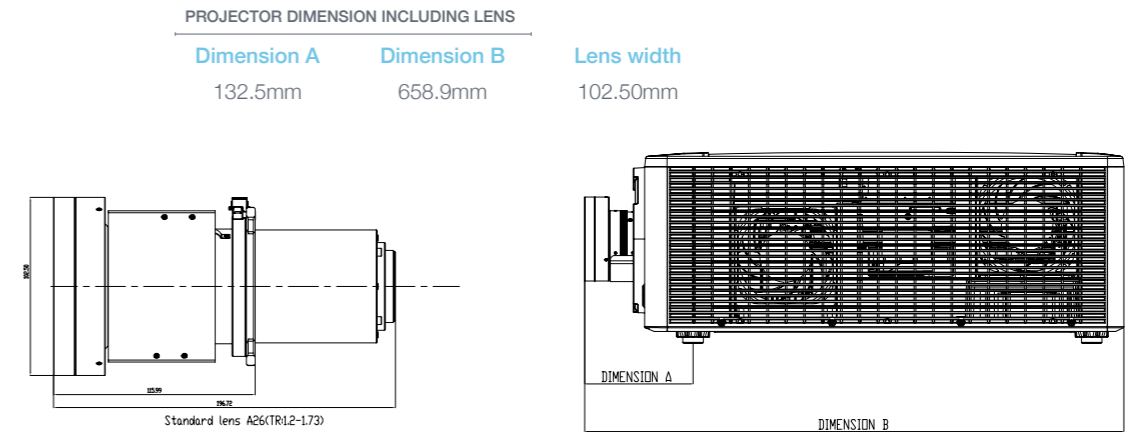

K SERIES LENSES

A20 / A21 / A22 / A23 / A25 / A26

Technical specifications

PROJECTION LENS	A25	A26	A20	A21	A22	A23
Throw Ratio	0.85 ~ 1.02	1.2 ~ 1.73	1.7 ~ 2.12	2.12 ~ 2.83	2.83 ~ 5.66	5.66 ~ 10.18
Zoom	1.2x	1.44x	1.25x	1.33x	2x	1.8x
Throw Distance (m)	1.47 ~ 11.41	2.09 ~ 19.57	2.97 ~ 24.08	3.75 ~ 31.62	5.05 ~ 61.71	10.05 ~ 111.86
Lens shift	see user manual for details					
Aperture	2	2.30 ~ 2.57	2.00 ~ 2.32	2.00 ~ 2.32	2.30 ~ 3.39	2.90 ~ 5.50
Focal length (mm)	9.49 ~ 9.55	14.03 ~ 17.95	18.07 ~ 22.59	18.2 ~ 22.6	22.56 ~ 42.87	42.60 ~ 80.90