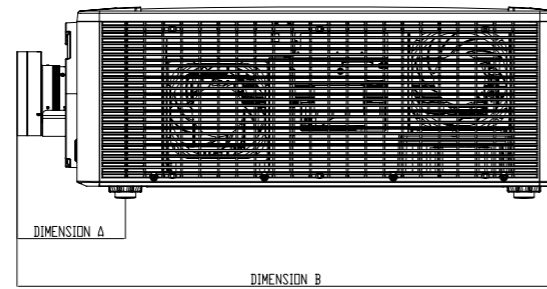

PROJECTOR DIMENSION INCLUDING LENS

Dimension A

161.4mm

Dimension B

687.8mm

Lens width

97mm

A22

PROJECTOR DIMENSION INCLUDING LENS

Dimension A

196mm

Dimension B

722.4mm

Lens width

107.5mm

A23

PROJECTOR DIMENSION INCLUDING LENS

Dimension A

220.6mm

Dimension B

747mm

Lens width

97mm

optoma.com