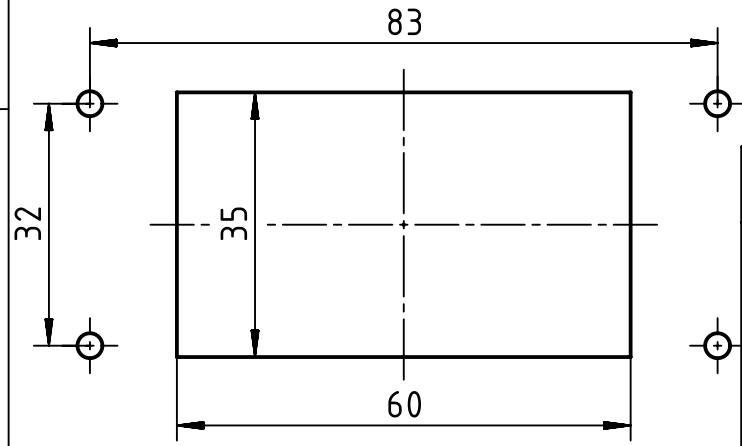

panel cut out

	All Dimensions in mm Original Size DIN A4		Scale 1:1	Free size tol.		Ref.
			Created by FINKEV	Inspected by BERGHORN	Standardisation TIEMANNA	Sub.
		All rights reserved Department EL PD - DE	Date 2016-09-23		State Final Release	
		HARTING Electric GmbH & Co. KG D-32339 Espelkamp	Title Han B Base Panel 2 levers			Doc-Key / ECM-Nr. 100181456/UGD/003/E 500000109141
		Type TB	Number 09 30 010 0301			Rev. E
						Page 1/1