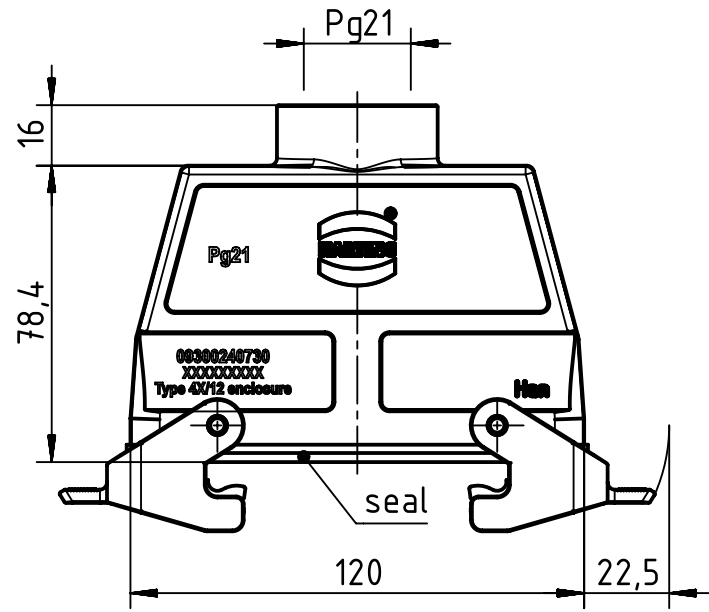

1 2 3 4 5 6

A

B

C

D

	All Dimensions in mm Original Size DIN A4		Scale 1:2	Free size tol.		Ref.		
						Sub.		
	All rights reserved		Created by SPRENB	Inspected by GERB	Standardisation TIEMANNA	Date 2018-12-11	State Final Release	
	Department EL PD		Title Han B Hood Coupler HC 2 Levers PG 21				Doc-Key / ECM-Nr. 100118475/UGD/007/B 500000143929	
HARTING Electric GmbH & Co. KG D-32339 Espelkamp			Type TB	Number 09 30 024 0730			Rev. B	Page 1/1