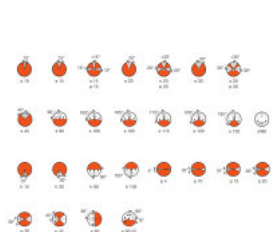

Product datasheet

Technical data

Electrical data

Nominal wattage	20.00 W
Nominal voltage	12.0 V

Photometrical data

Color temperature	3050 K
Nominal luminous flux	335 lm

Dimensions & weight

Diameter	9.5 mm
Length	30.0 mm
Light center length (LCL)	19.5 mm ¹⁾
Filament length	3.50 mm
Illuminated field	3.5*0.8 mm ² ²⁾
Filament diameter	0.8 mm

Product code	METEL code	SEG-No.	STK-Number	UK Org
4050300285153	OSRH6425840	-	-	-

Product datasheet

Logistical Data

Product code	Product description	Packaging unit (Pieces/Unit)	Dimensions (length x width x height)	Volume	Gross weight
4008321644794	64258 20 W 12 V	Folding carton box 1	25 mm x 23 mm x 70 mm	0.04 dm ³	3.00 g
4008321644800	64258 20 W 12 V	Shipping carton box 40	144 mm x 107 mm x 121 mm	1.86 dm ³	161.00 g
4050300285153	64258 20 W 12 V	Folding carton box 1	70 mm x 23 mm x 25 mm	0.04 dm ³	3.67 g
4050300891019	64258 20 W 12 V	Shipping carton box 40	144 mm x 107 mm x 121 mm	1.86 dm ³	193.00 g
4052899152717	64258 20 W 12 V	Folding carton box 1	25 mm x 23 mm x 70 mm	0.04 dm ³	3.20 g
4052899152724	64258 20 W 12 V	Shipping carton box 40	144 mm x 107 mm x 121 mm	1.86 dm ³	169.00 g