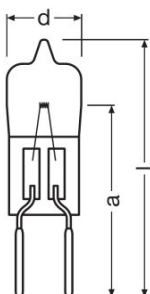

Product datasheet

Technical data

Electrical data

Nominal wattage	20.00 W
Nominal voltage	12.0 V

Photometrical data

Color temperature	3050 K
Nominal luminous flux	335 lm

Dimensions & weight

Diameter	9.5 mm
Length	30.0 mm
Light center length (LCL)	19.5 mm ¹⁾
Filament length	3.50 mm
Illuminated field	3.5*0.8 mm ² ²⁾
Filament diameter	0.8 mm

Product code	METEL code	SEG-No.	STK-Number	UK Org
4050300285153	OSRH6425840	-	-	-

Product datasheet

Logistical Data

Product code	Product description	Packaging unit (Pieces/Unit)	Dimensions (length x width x height)	Volume	Gross weight
4008321644794	64258 20 W 12 V	Folding carton box 1	25 mm x 23 mm x 70 mm	0.04 dm ³	3.00 g
4008321644800	64258 20 W 12 V	Shipping carton box 40	144 mm x 107 mm x 121 mm	1.86 dm ³	161.00 g
4050300285153	64258 20 W 12 V	Folding carton box 1	70 mm x 23 mm x 25 mm	0.04 dm ³	3.67 g
4050300891019	64258 20 W 12 V	Shipping carton box 40	144 mm x 107 mm x 121 mm	1.86 dm ³	193.00 g
4052899152717	64258 20 W 12 V	Folding carton box 1	25 mm x 23 mm x 70 mm	0.04 dm ³	3.20 g
4052899152724	64258 20 W 12 V	Shipping carton box 40	144 mm x 107 mm x 121 mm	1.86 dm ³	169.00 g