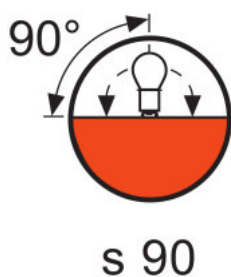

Product datasheet

Logistical Data

Product code	Product description	Packaging unit (Pieces/Unit)	Dimensions (length x width x height)	Volume	Gross weight
4008321644794	64258 20 W 12 V	Folding carton box 1	25 mm x 23 mm x 70 mm	0.04 dm³	3.00 g
4008321644800	64258 20 W 12 V	Shipping carton box 40	144 mm x 107 mm x 121 mm	1.86 dm³	161.00 g
4050300285153	64258 20 W 12 V	Folding carton box 1	70 mm x 23 mm x 25 mm	0.04 dm³	3.67 g
4050300891019	64258 20 W 12 V	Shipping carton box 40	144 mm x 107 mm x 121 mm	1.86 dm³	193.00 g
4052899152717	64258 20 W 12 V	Folding carton box 1	25 mm x 23 mm x 70 mm	0.04 dm³	3.20 g
4052899152724	64258 20 W 12 V	Shipping carton box 40	144 mm x 107 mm x 121 mm	1.86 dm³	169.00 g

The mentioned product code describes the smallest quantity unit which can be ordered. One shipping unit can contain one or more single products. When placing an order, for the quantity please enter single or multiples of a shipping unit.

Disclaimer

Subject to change without notice. Errors and omission excepted. Always make sure to use the most recent release.