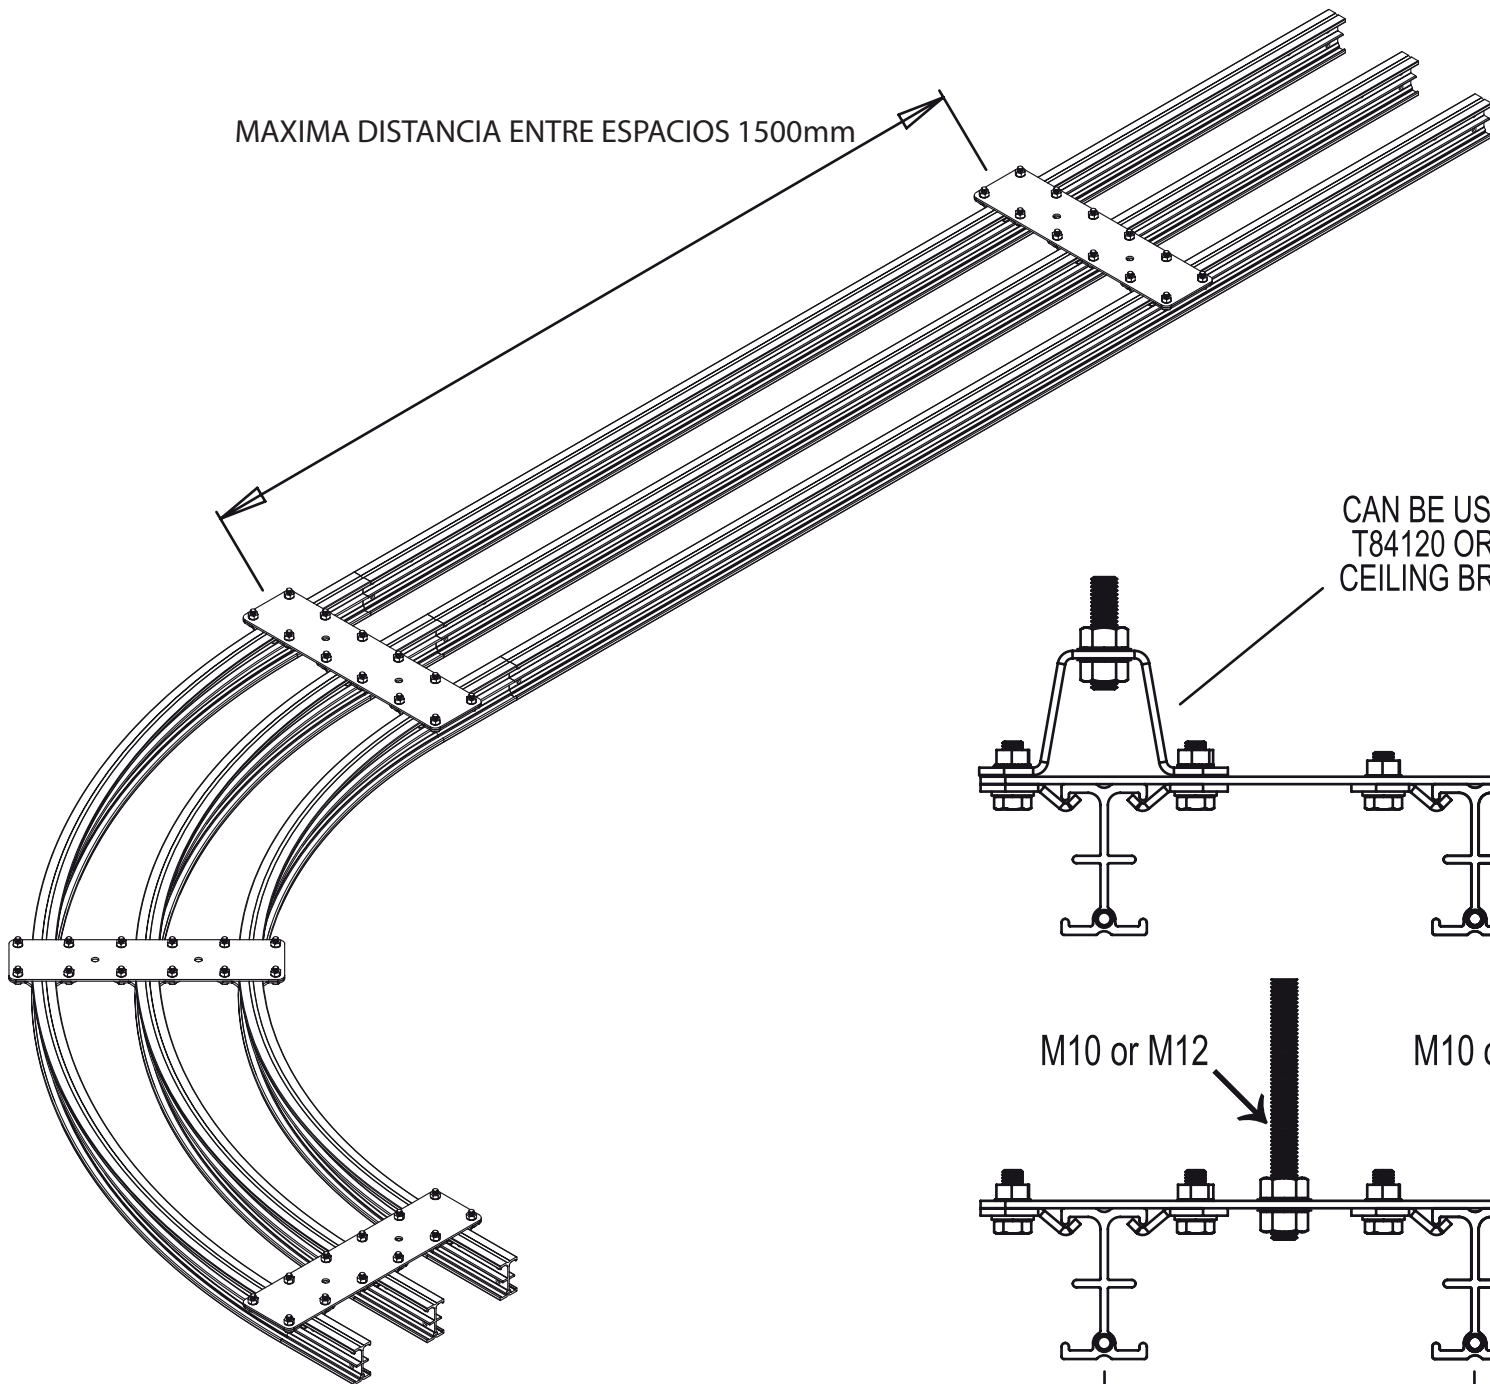

Part No: **T84115**

Description: **TRIPLE RAIL SPACER**

Weight: **1.30 Kg**

SWL: **N/A**

MAXIMA DISTANCIA ENTRE ESPACIOS 1500mm

CAN BE USED WITH
T84120 OR T84121
CEILING BRACKETS

M10 or M12

M10 or M12