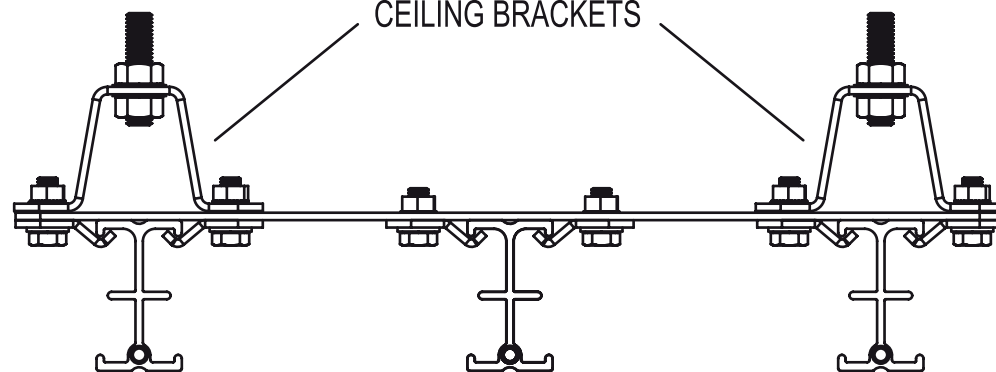

Part No: **T84115**

Description: **TRIPLE RAIL SPACER**

Weight: **1.30 Kg**

SWL: **N/A**

MAXIMA DISTANCIA ENTRE ESPACIOS 1500mm

CAN BE USED WITH
T84120 OR T84121
CEILING BRACKETS

M10 or M12

M10 or M12