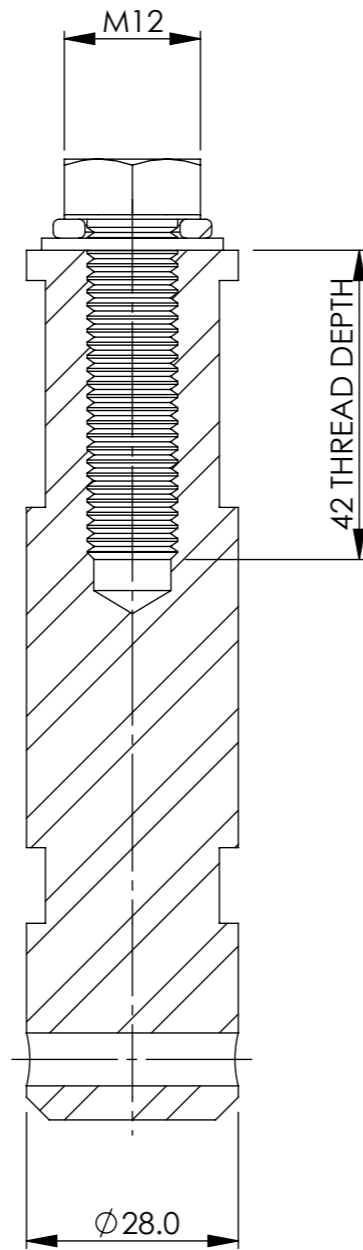

# DATA SHEET

**TITLE:** M12 FEMALE TV SPIGOT  
SHORT SHANK (EURO SPEC)

**PART NOS:**  
T74301

**MATERIAL:**  
STEEL

**WEIGHT:**

**SWL:**

**FINISH:**  
CHROME PLATED

**NOTES:**

**STRICTLY  
FOR  
REFERENCE  
PURPOSES  
ONLY**

THIRD ANGLE PROJECTION

SECTION A-A