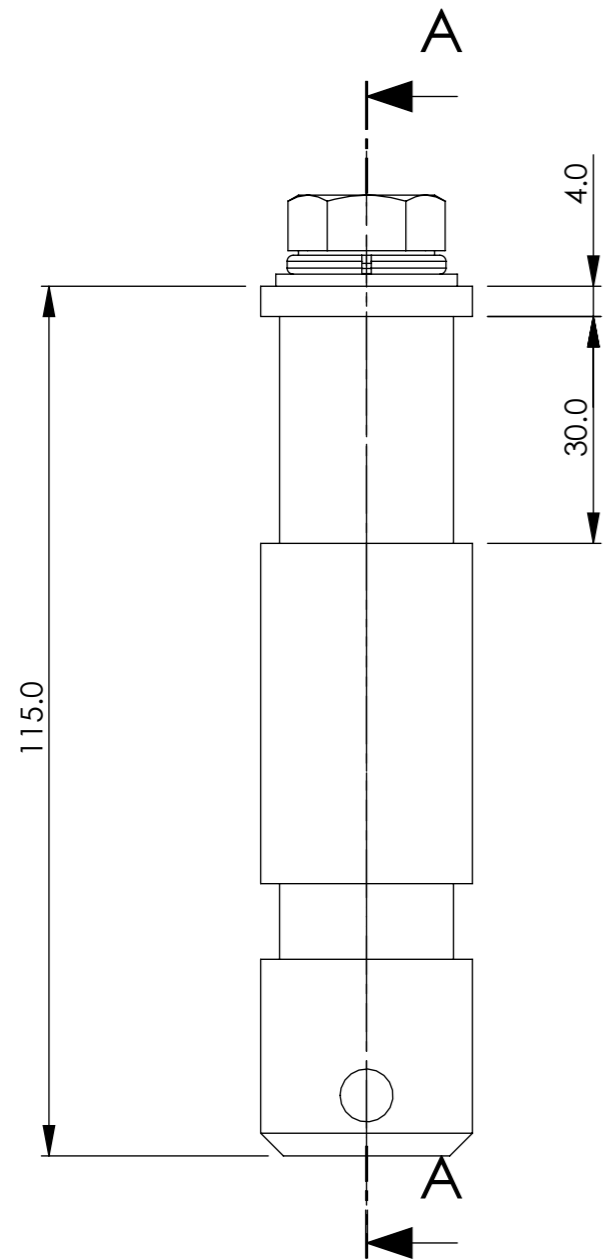

# DATA SHEET

**TITLE:** M12 FEMALE TV SPIGOT  
SHORT SHANK (EURO SPEC)

**PART NOS:**  
T74301

**MATERIAL:**  
STEEL

**WEIGHT:**

**SWL:**

**FINISH:**  
CHROME PLATED

**NOTES:**

**STRICTLY  
FOR  
REFERENCE  
PURPOSES  
ONLY**

THIRD ANGLE PROJECTION

SECTION A-A