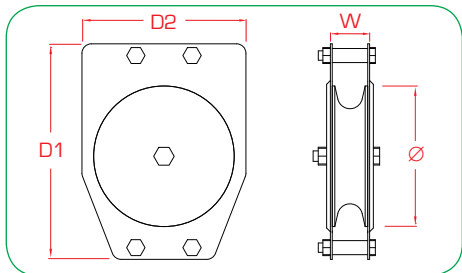

Single

Double

Triple

Quad

Quin

Ø100 = 16mm Rope
4mm Wire

Ø150 = 18mm Rope
6mm Wire

Ø180 = 18mm Rope
6mm Wire

Ø100mm		Ø150mm		Ø180mm		
Wire		Wire		Wire		W
T42800	Single	T42820	Single	T42830	Single	22mm
T42801	Double	T42821	Double	T42831	Double	53mm
T42812	Triple	T42822	Triple	T42832	Triple	85mm
T42813	Quad	T42823	Quad	T42833	Quad	116mm
T42814	Quin	T42824	Quin	T42834	Quin	148mm
Rope		Rope		Rope		W
T42836	Single	T42846	Single	T42855	Single	22mm
T42837	Double	T42847	Double	T42856	Double	53mm
T42838	Triple	T42848	Triple	T42857	Triple	85mm
T42839	Quad	T42849	Quad	T42858	Quad	116mm
T42840	Quin	T42850	Quin	T42859	Quin	148mm

Ø	100mm	150mm	180mm
D1	178mm	230mm	278mm
D2	125mm	175mm	200mm
SWL	150Kg	150 Kg	150 Kg