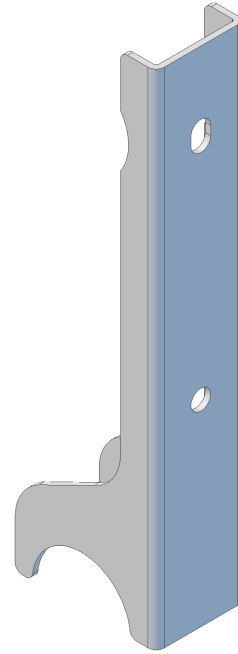

WLL wiel / castor 130 kg

Product:	hefwiel
Code:	

Product:	attachments
Code:	

minimum podium hoogte: 40 cm
minimum stage height: 40 cm

dubbele poot:
two legs:

Section A-A