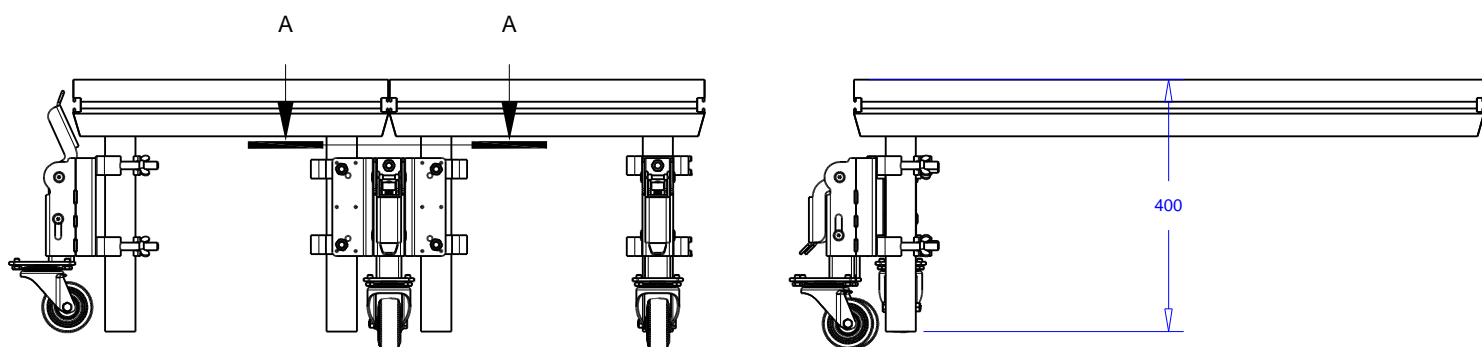

WLL wiel / castor 130 kg

Product:	hefwiel
Code:	

Product:	attachments
Code:	

minimum podium hoogte: 40 cm
minimum stage height: 40 cm

dubbele poot:
two legs:

Section A-A