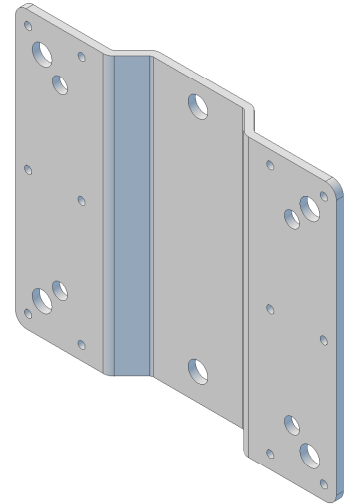

WLL wiel / castor 130 kg

Product:	hefwiel
Code:	

Product:	attachments
Code:	

minimum podium hoogte: 40 cm
minimum stage height: 40 cm

dubbele poot:
two legs:

Section A-A