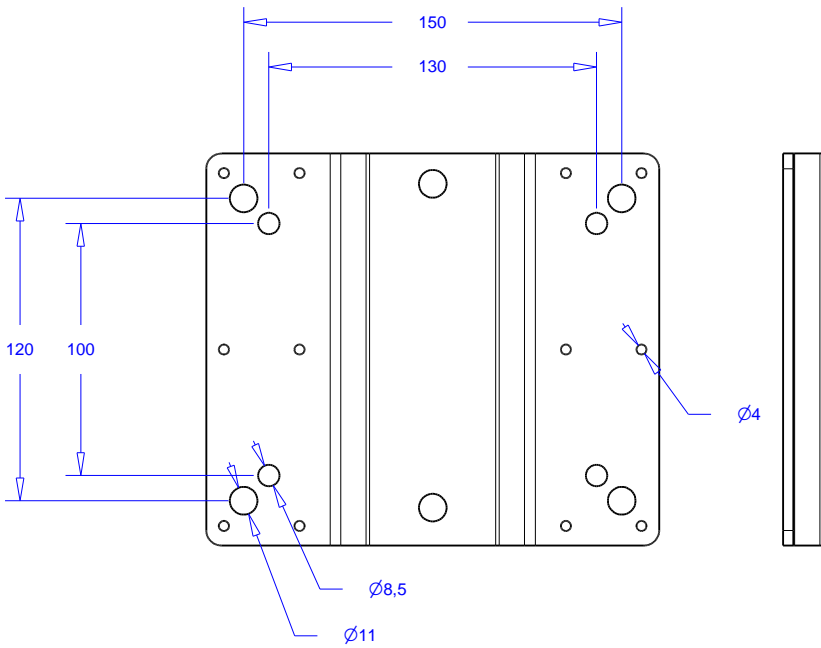

WLL wiel / castor 130 kg

Product:	hefwiel
Code:	

Product:	attachments
Code:	

minimum podium hoogte: 40 cm
minimum stage height: 40 cm

dubbele poot:
two legs:

Section A-A