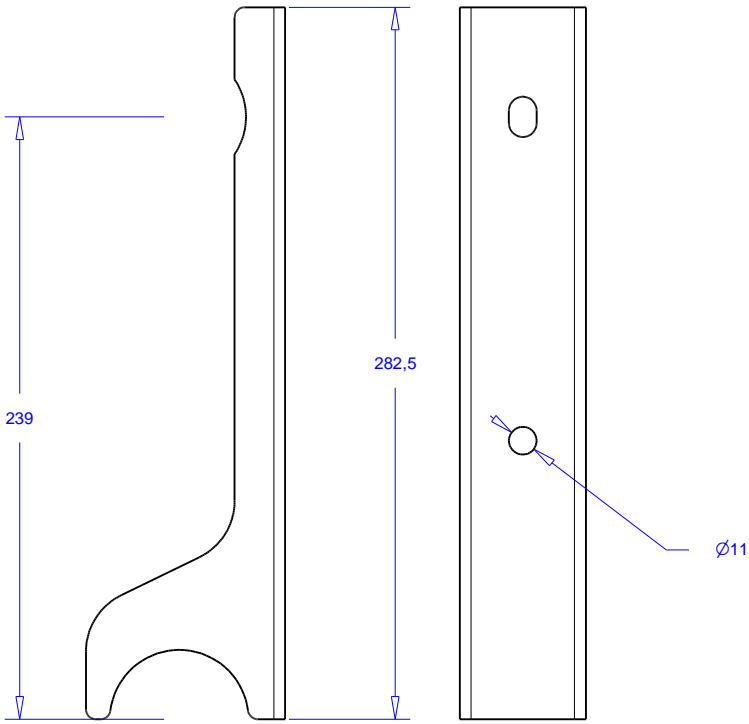

WLL wiel / castor 130 kg

Product:	hefwiel
Code:	

Product:	attachments
Code:	

minimum podium hoogte: 40 cm
minimum stage height: 40 cm

dubbele poot:
two legs:

Section A-A