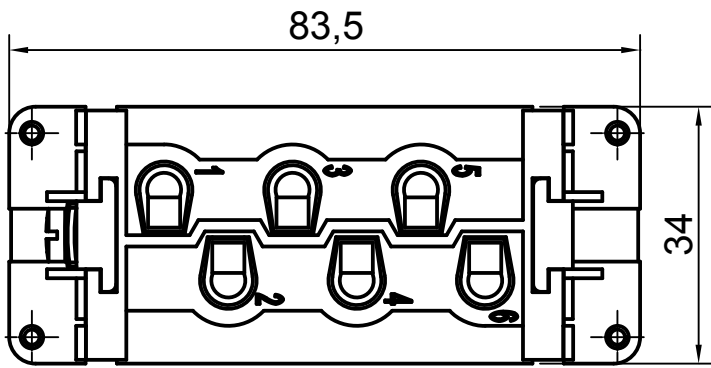

Diritti riservati All rights reserved

SILUJ S.L.	
Date	CPM 06
Sign.	male insert, screw, 06P 35A 400/690V
Scale	1:1
