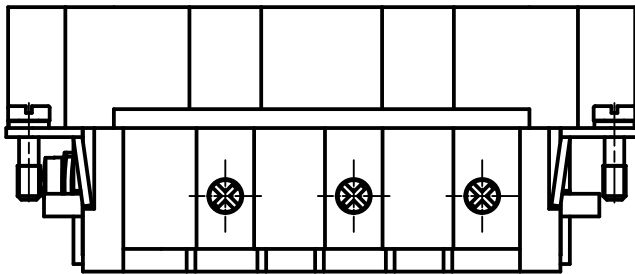

Diritti riservati All rights reserved

SILUJ S.L.	
Date	CPM 06
Sign.	male insert, screw, 06P 35A 400/690V
Scale	1:1
