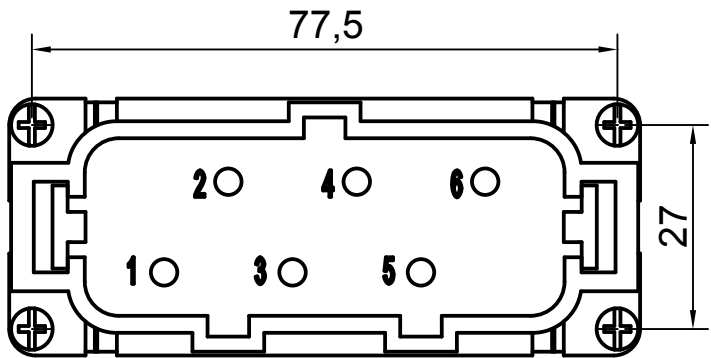

Diritti riservati All rights reserved

SILUJ S.L.	
Date	CPM 06
Sign.	male insert, screw, 06P 35A 400/690V
Scale	1:1
