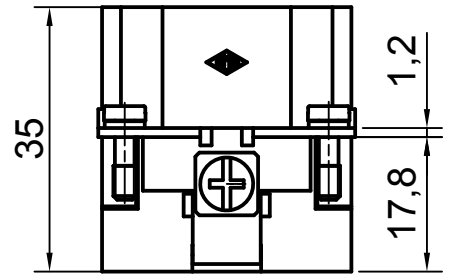

Diritti riservati All rights reserved

SILUJ S.L.	
Date	CPM 06
Sign.	male insert, screw, 06P 35A 400/690V
Scale	1:1
