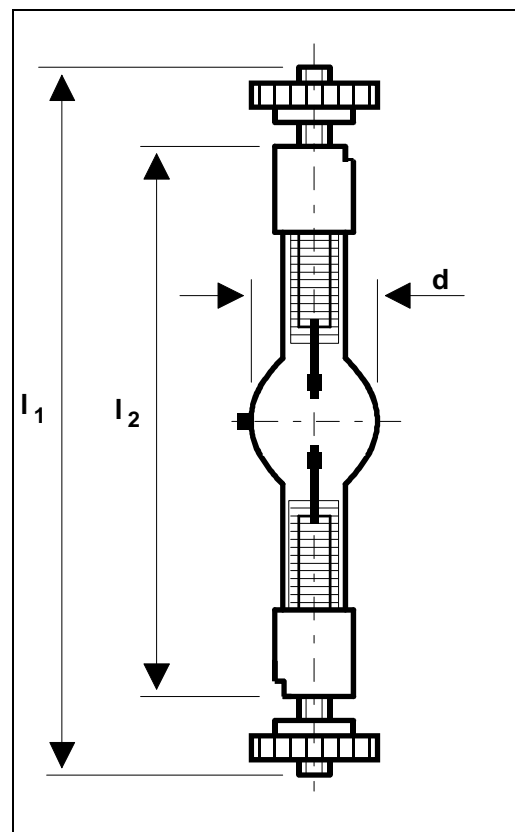

Technical Information

No. FO 5290

Edition: 02/06 - subject to change

Substitutes: initial release

Status: valid

Short Arc Metal Halide Lamp

Baby SharXS[®] HTI[®] 300W/D5/57

■ Product description

The OSRAM Baby SharXS[®] HTI[®] 300W/D5/57 is a very compact double-ended ('D') metal halide lamp of the new Baby SharXS[®] family. By the extra short arc of 5 mm ('5'), this lamp has a very high luminance and provides a high output for intelligent entertainment lighting. The "eXtreme Seal" technology enables higher pinch temperatures up to max. 450°C. Being doubled-ended (with pre-focus base) the lamp is suitable for hot restart. The lamp length of 93 mm (max.) only allows the design of fixtures in very compact size. With 3,000 hours the lamp supplies a long average service life.

Baby SharXS

■ Technical data

Lamp / order reference	Baby SharXS [®] HTI [®] 300W/D5/57	
Rated wattage	W	300
Rated voltage	V	80
Lamp current (~)	A	4,3
Ignition voltage (cold / hot)	kV	4,5 / 20 (max. 25)
Luminous flux	lm	20.000
Colour temperature	K	5.700
Color rendering index	Ra	> 85
Light arc length (cold)	mm	5,5
LCL a	mm	35 ± 1
Lamp length l_1 (over all)	mm	max. 93
Lamp length l_2	mm	70 ± 1
Bulb diameter d	mm	16 (without pumping tip)
Average service life	h	3.000
Base	SFc 11-4 with notch	